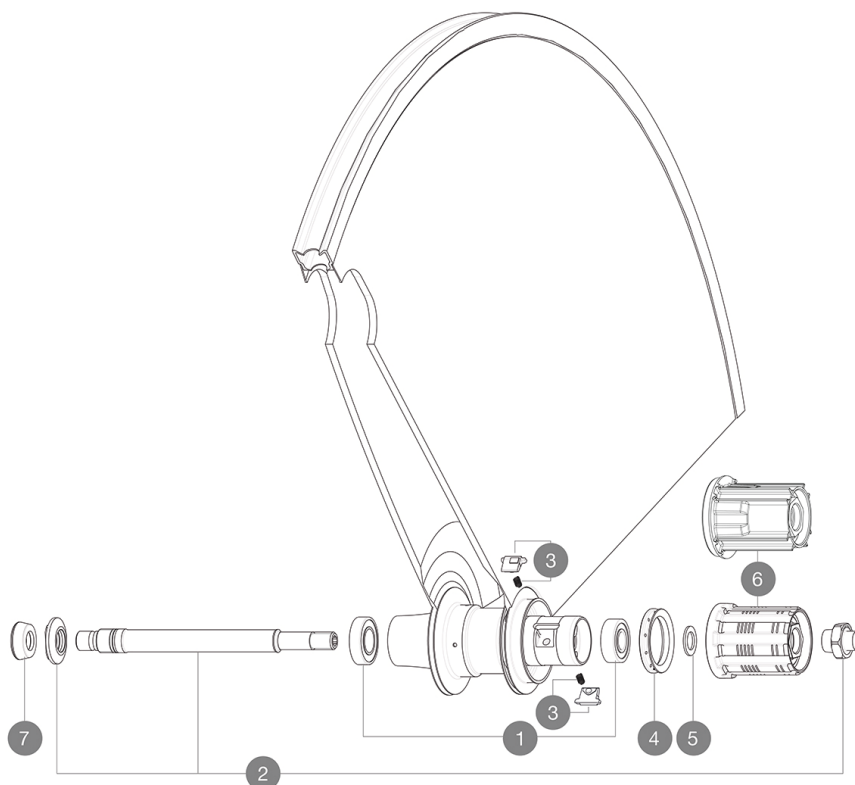

REFERENCES WHEELS

HUB SHELLS

1	33000001	REAR HUB B9+6901 BEARINGS 2013
2	32976401	REAR AXLE KIT COMETE 2013
3	M40578	FTSL PAWLS KIT (ROAD WHEELS)
4	99500001	FTSL/FTSX FREEHUB BODY SEAL
5	30872801	SET OF 3 INTERNAL SILVER SPACERS 9mm FTS-L
6	30871101	FTS-L ROAD FREEWHEEL BODY HG11 8/9 compatible
6	30871201	FTS-L ROAD FREEWHEEL BODY ED11 8/9 compatible

ADAPTERS

7	35117301	FT/RR FORK REST R-SYS/CC ULTIMATE > 2013/KSY PRO CARB T
---	----------	---

MAVIC Comète Road

DELIVERED WITH

BR601 Quick Release	
Wheelbag	
Exalith brake pads	
Valve extender	
Multifonction adjustment wrench	
User guide	

Specifications

RIMS

- Recommended tyre sizes : 19 to 28 mm

WHEEL HUB

- Rear body : aluminum
- Axle material : aluminum
- Adjustable sealed cartridge bearings
- Freewheel : FTS-L steel

WHEEL WEIGHTS