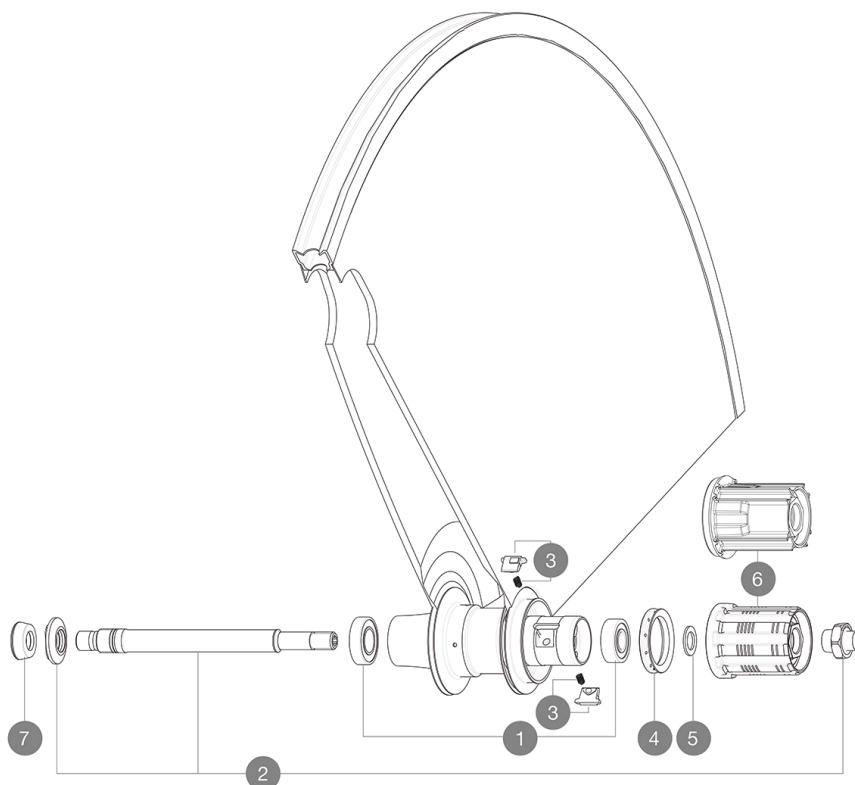

## REFERENCES WHEELS

### HUB SHELLS

1	33000001	REAR HUB B9+6901 BEARINGS 2013
2	32976401	REAR AXLE KIT COMETE 2013
3	M40578	FTSL PAWLS KIT (ROAD WHEELS)
4	99500001	FTSL/FTSX FREEHUB BODY SEAL
5	30872801	SET OF 3 INTERNAL SILVER SPACERS 9mm FTS-L
6	30871101	FTS-L ROAD FREEWHEEL BODY HG11 8/9 compatible
6	30871201	FTS-L ROAD FREEWHEEL BODY ED11 8/9 compatible

### ADAPTERS

7	35117301	FT/RR FORK REST R-SYS/CC ULTIMATE > 2013/KSY PRO CARB T
---	----------	---------------------------------------------------------

**MAVIC** *Comète Road***DELIVERED WITH**

BR601 Quick Release	
Wheelbag	
Exalith brake pads	
Valve extender	
Multifonction adjustment wrench	
User guide	

**Specifications****RIMS**

- Recommended tyre sizes : 19 to 28 mm

**WHEEL HUB**

- Rear body : aluminum
- Axle material : aluminum
- Adjustable sealed cartridge bearings
- Freewheel : FTS-L steel

**WHEEL WEIGHTS**