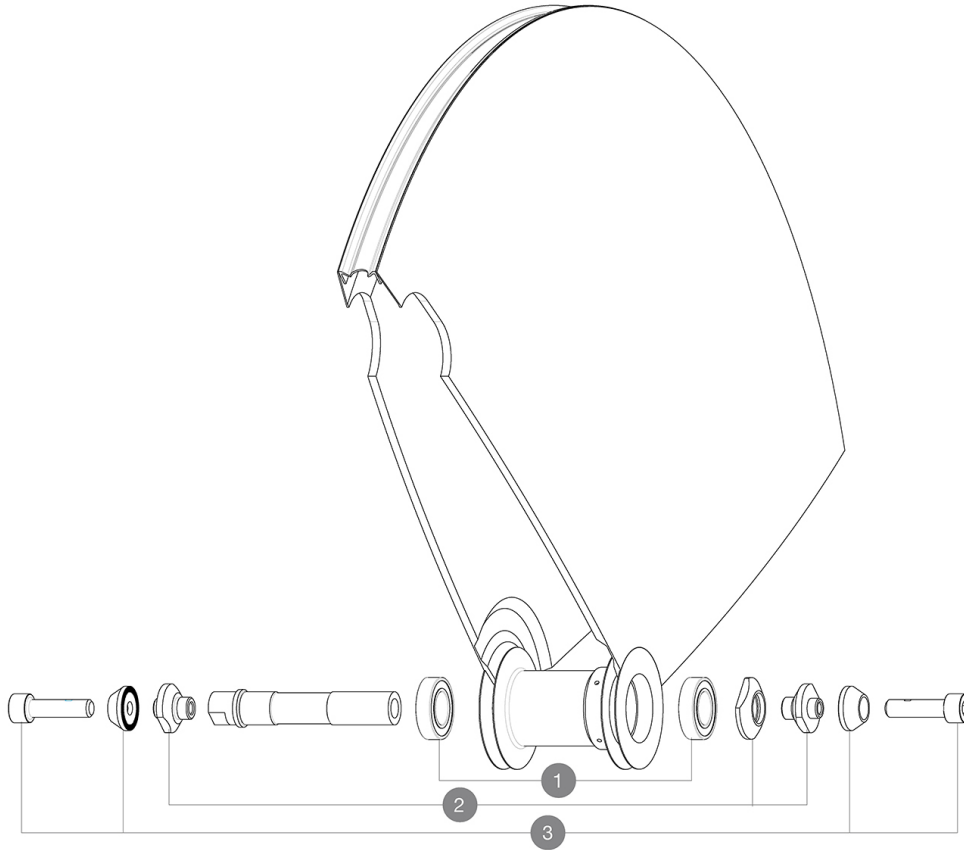

## REFERENCES WHEELS

### HUB SHELLS

1	M40129	KIT 2 BEARINGS 6902 15x28x7
2	11188701	COMETE FRONT AXLE TRACK
3	M40124	M6 AXLE BOLTS/ALU SUPPORTS FRT IO TRACK

**MAVIC** *Comète Track***DELIVERED WITH**

Fixing nuts	
Wheelbag	
Valve extender	
Cog lock nut	
User guide	

**Specifications****RIMS**

- Recommended tyre sizes : 19 to 28 mm

**WHEEL HUB**

- Body : aluminum
- Axle material : aluminum

Sealed cartridge bearings

Fixed cog

**WHEEL WEIGHTS**