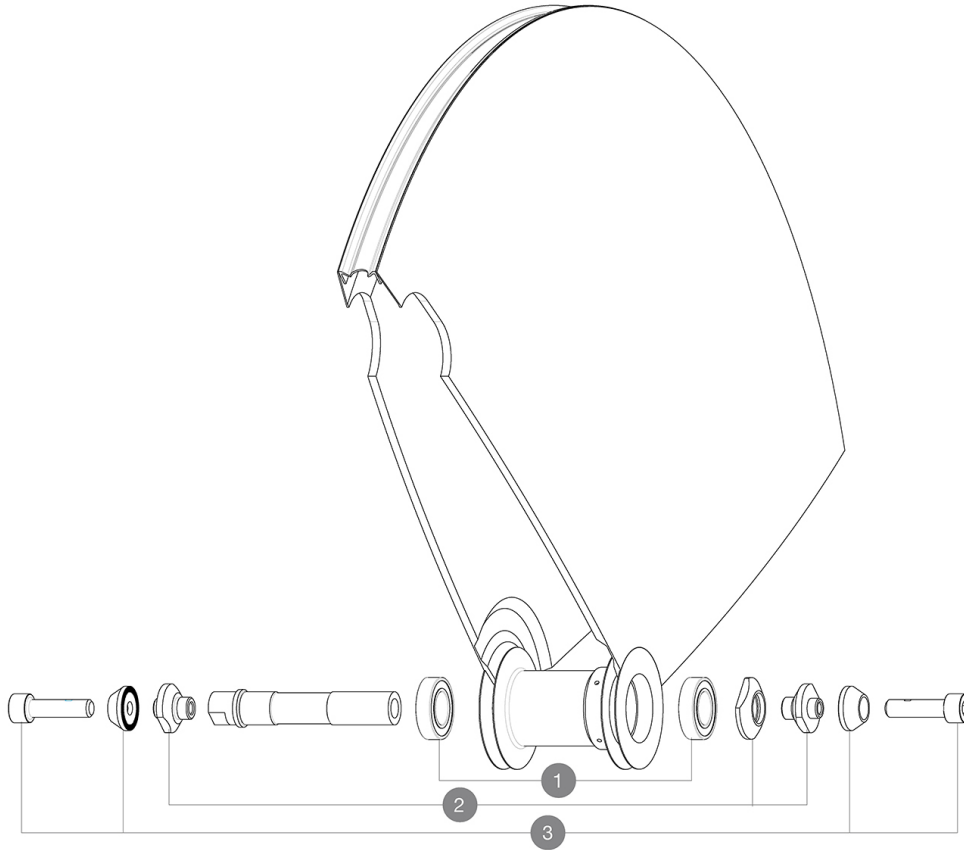

REFERENCES WHEELS

HUB SHELLS

1	M40129	KIT 2 BEARINGS 6902 15x28x7
2	11188701	COMETE FRONT AXLE TRACK
3	M40124	M6 AXLE BOLTS/ALU SUPPORTS FRT IO TRACK

MAVIC *Comète Track***DELIVERED WITH**

Fixing nuts	
Wheelbag	
Valve extender	
Cog lock nut	
User guide	

Specifications**RIMS**

- Recommended tyre sizes : 19 to 28 mm

WHEEL HUB

- Body : aluminum
 - Axle material : aluminum
- Sealed cartridge bearings
Fixed cog

WHEEL WEIGHTS