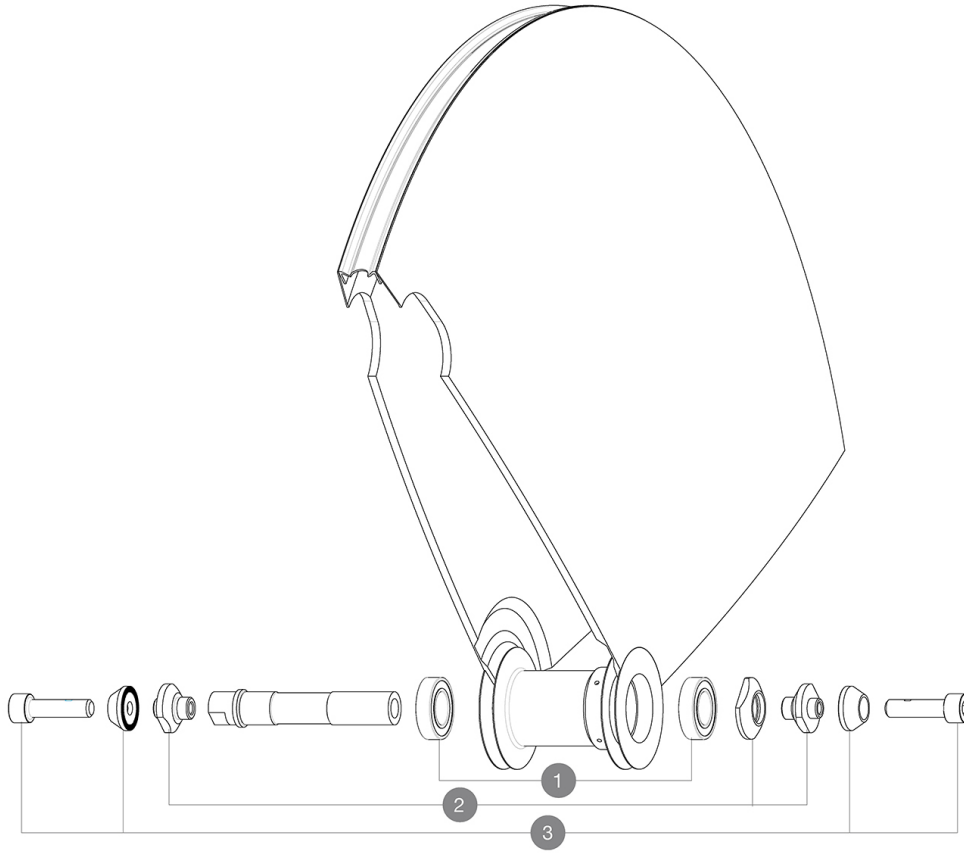

REFERENCES WHEELS

HUB SHELLS

1	M40129	KIT 2 BEARINGS 6902 15x28x7
2	11188701	COMETE FRONT AXLE TRACK
3	M40124	M6 AXLE BOLTS/ALU SUPPORTS FRT IO TRACK

MAVIC *Comète Track***DELIVERED WITH**

Fixing nuts	
Wheelbag	
Valve extender	
Cog lock nut	
User guide	

Specifications**RIMS**

- Recommended tyre sizes : 19 to 28 mm

WHEEL HUB

- Body : aluminum
- Axle material : aluminum

Sealed cartridge bearings

Fixed cog

WHEEL WEIGHTS