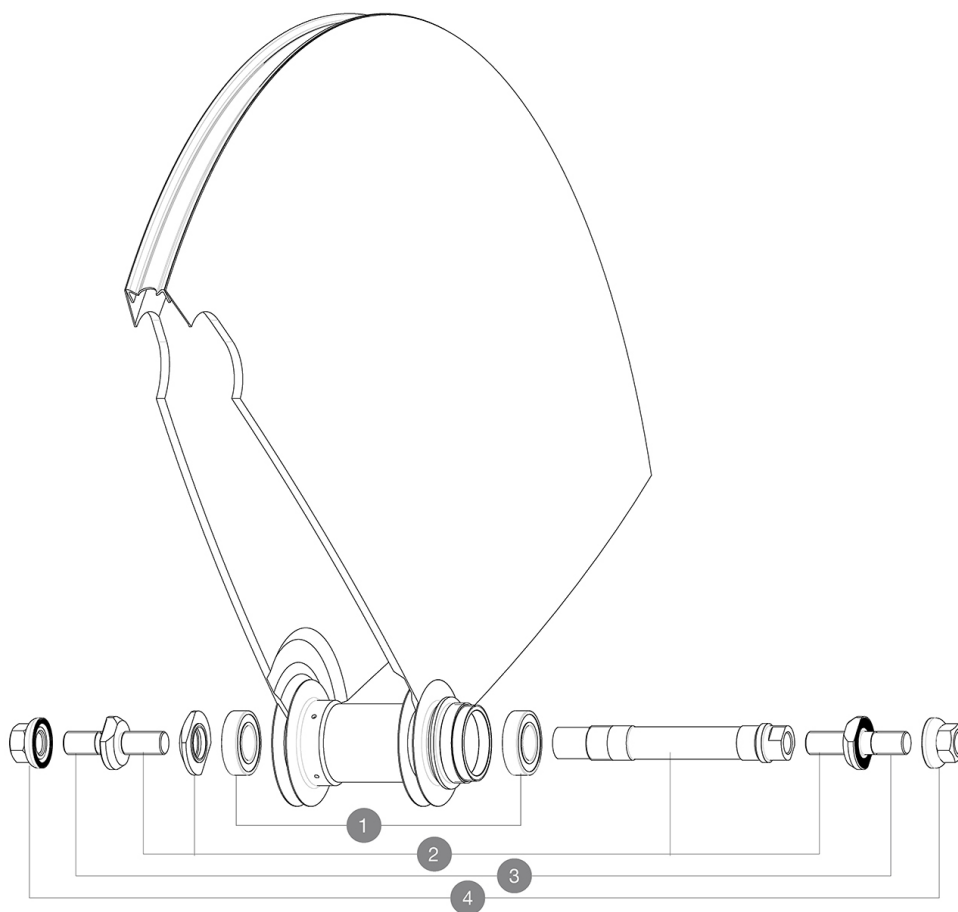

## REFERENCES WHEELS

### HUB SHELLS

1	M40129	KIT 2 BEARINGS 6902 15x28x7
2	M40128	REAR COMETE TRACK AXLE + ADJT.NUT + FORK SUPPORTS
3	V2390101	KIT OF 2 END BOLTS AXLE PART FOR COMETE TRACK
4	M40772	NUT/WASHER KIT TRACK R.COMETE

**MAVIC** *Comète Track***DELIVERED WITH**

Fixing nuts	
Wheelbag	
Valve extender	
Cog lock nut	
User guide	

**Specifications****RIMS**

- Recommended tyre sizes : 19 to 28 mm

**WHEEL HUB**

- Body : aluminum
  - Axle material : aluminum
- Sealed cartridge bearings  
Fixed cog

**WHEEL WEIGHTS**