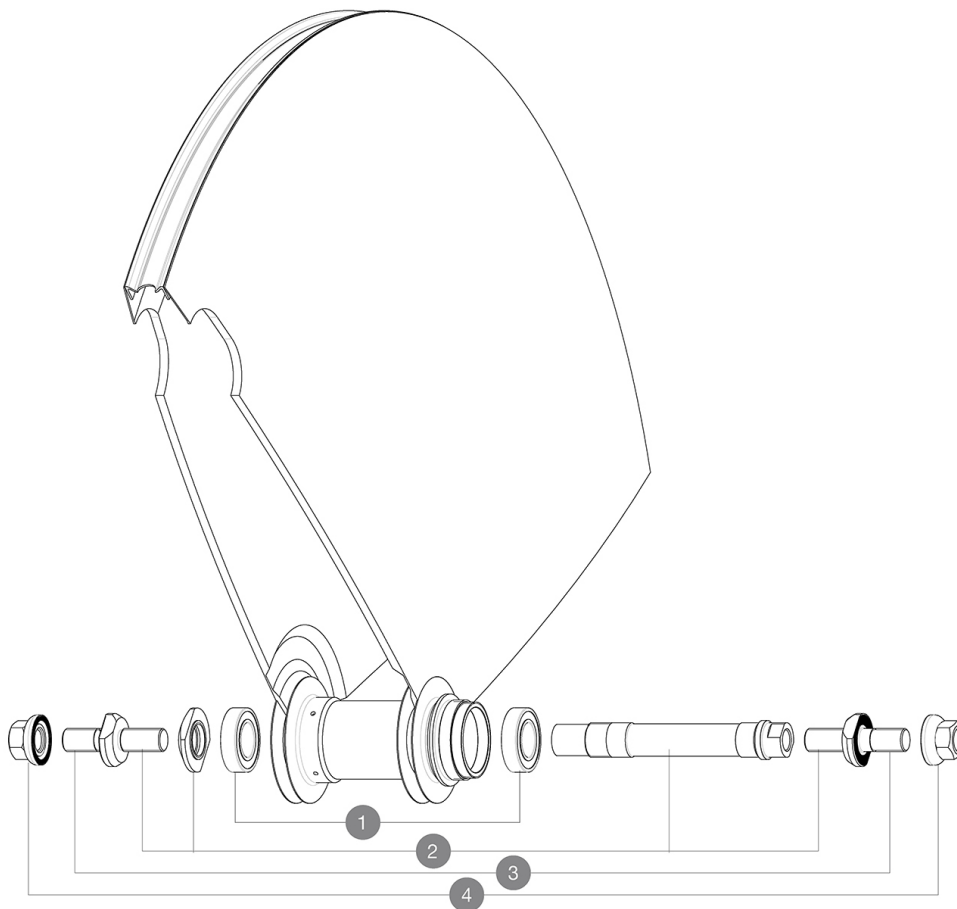

REFERENCES WHEELS

HUB SHELLS

1	M40129	KIT 2 BEARINGS 6902 15x28x7
2	M40128	REAR COMETE TRACK AXLE + ADJT.NUT + FORK SUPPORTS
3	V2390101	KIT OF 2 END BOLTS AXLE PART FOR COMETE TRACK
4	M40772	NUT/WASHER KIT TRACK R.COMETE

MAVIC *Comète Track***DELIVERED WITH**

Fixing nuts	
Wheelbag	
Valve extender	
Cog lock nut	
User guide	

Specifications**RIMS**

- Recommended tyre sizes : 19 to 28 mm

WHEEL HUB

- Body : aluminum
 - Axle material : aluminum
- Sealed cartridge bearings
Fixed cog

WHEEL WEIGHTS