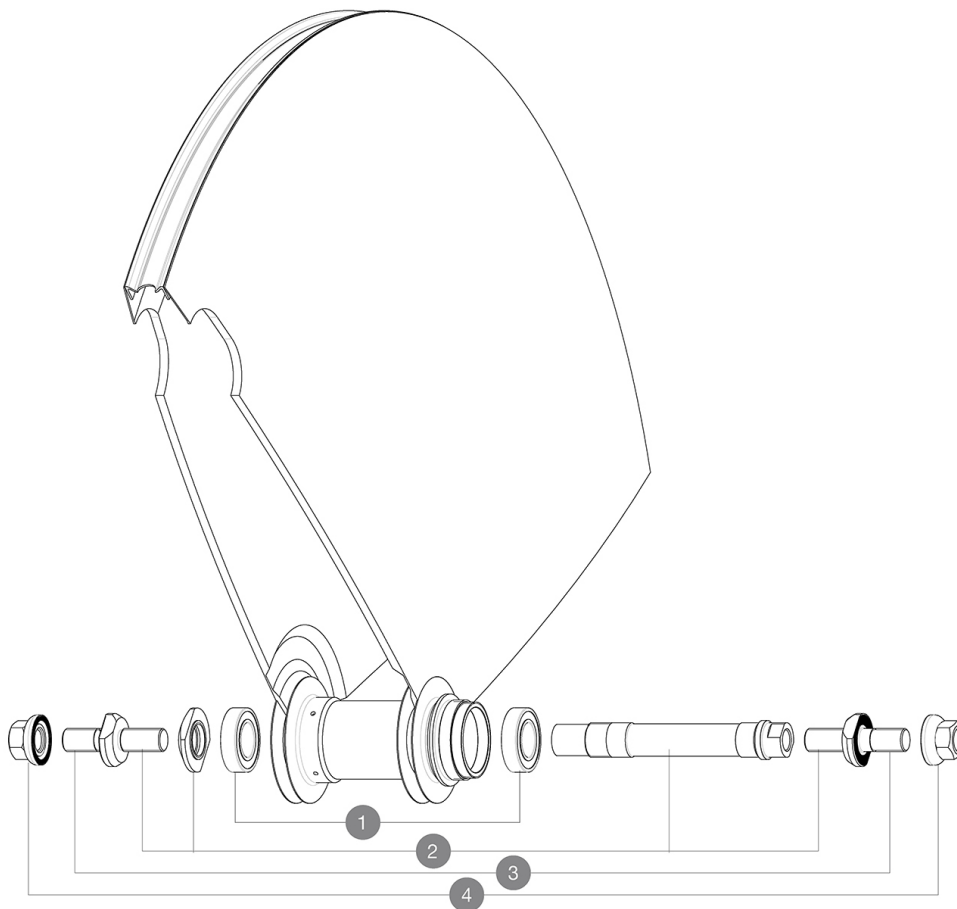

## REFERENCES WHEELS

### HUB SHELLS

1	M40129	KIT 2 BEARINGS 6902 15x28x7
2	M40128	REAR COMETE TRACK AXLE + ADJT.NUT + FORK SUPPORTS
3	V2390101	KIT OF 2 END BOLTS AXLE PART FOR COMETE TRACK
4	M40772	NUT/WASHER KIT TRACK R.COMETE

**MAVIC** *Comète Track***DELIVERED WITH**

Fixing nuts	
Wheelbag	
Valve extender	
Cog lock nut	
User guide	

**Specifications****RIMS**

- Recommended tyre sizes : 19 to 28 mm

**WHEEL HUB**

- Body : aluminum
- Axle material : aluminum

Sealed cartridge bearings

Fixed cog

**WHEEL WEIGHTS**