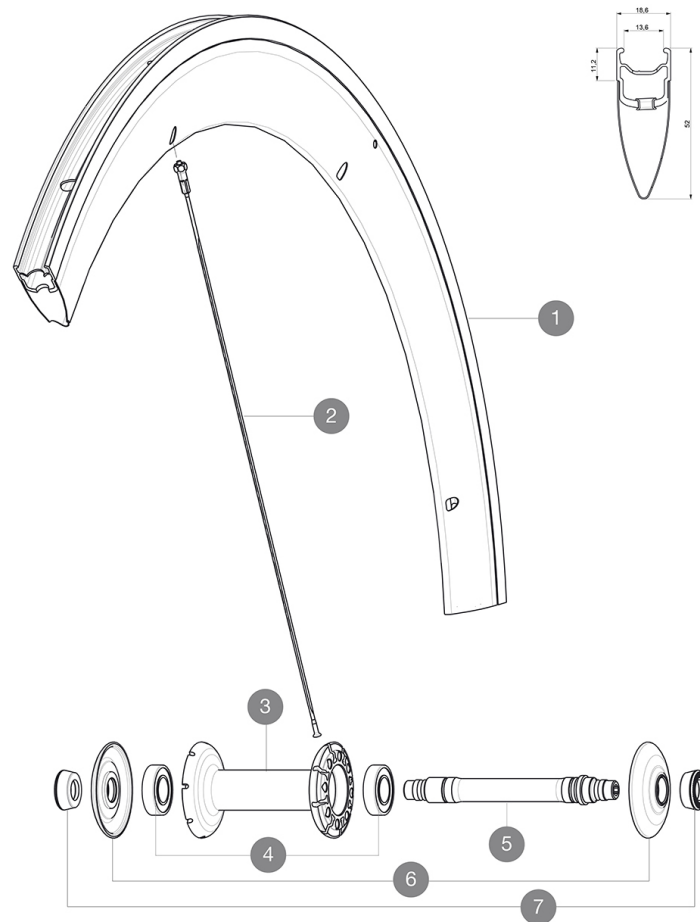

REFERENCES WHEELS

RIMS

&NBSP;:

1 12017110 KIT FRONT COSMIC CARBONE SL 11 RIM

SPOKES

2 36644501 KIT 10 FT/NDS COSMIC CARBON SLS BLK SPK 289mm

HUB SHELLS

| | | |
|---|----------|-----------------------------------|
| 3 | N/A | HUB BODY |
| 4 | M40078 | FRONT HUB BEARINGS 6901 x 2 |
| 5 | 30870001 | FRONT AXLE ROAD RIM BRAKING QRM + |
| 6 | 32985701 | HUB CAP & ADJUSTING NUT CXR 80 |

Specifications**RIMS**

- **Material** : Maxtal and 12K carbon fiber
- **Height** : 52 mm
- **Joint** : SUP
- **Drilling** : traditional
- **Brake track** : UB Control
- **Weight reduction** : ISM
- **Valve hole diameter** : 6.5 mm
- **Tyre** : clincher
- **ETRTO size** : 622x13C
- **Recommended tyre sizes** : 19 to 28 mm

SPOKES

- **Material** : steel
- **Shape** : straight pull, bladed
- **Nipples** : brass, ABS
- **Count** : front 16, rear 20
- **Lacing** : radial front and rear non-drive side, crossed 2 rear drive side

WHEEL HUB

- **Front and rear bodies** : aluminum
 - **Axle material** : aluminum
- Adjustable sealed cartridge bearings
- **Freewheel** : FTS-L steel

WHEEL WEIGHTS

765