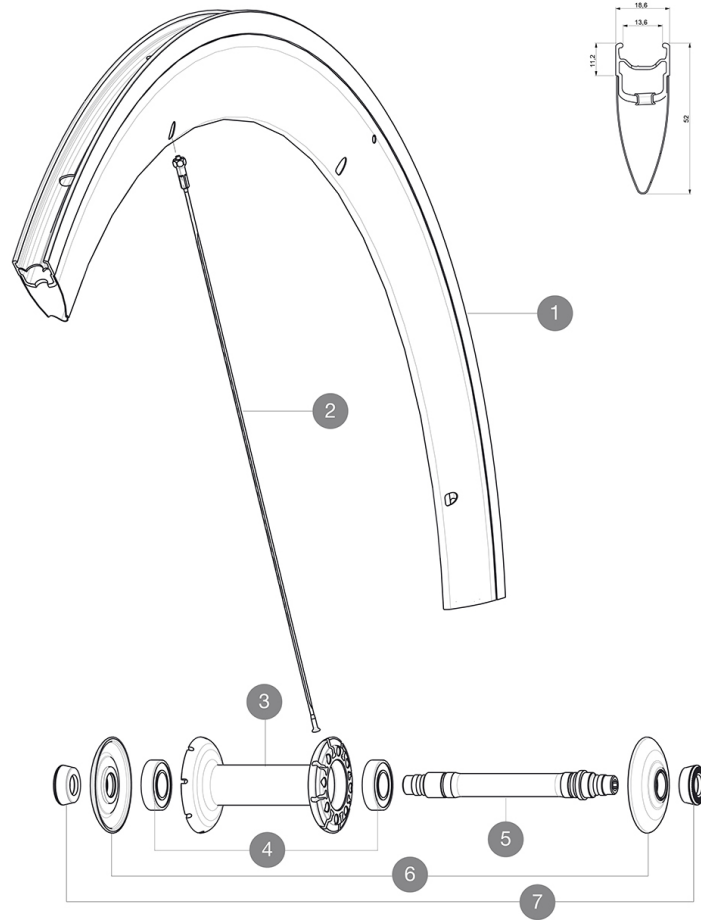

REFERENCES WHEELS

RIMS

&NBSP;:

1	12017110	KIT FRONT COSMIC CARBONE SL 11 RIM
---	----------	------------------------------------

SPOKES

2	36644501	KIT 10 FT/NDS COSMIC CARBON SLS BLK SPK 289mm
---	----------	---

MAVIC *Cosmic Carbone SLS***DELIVERED WITH**

BR601 quick releases	
Multifonction adjustment wrench	
User guide	

Specifications**RIMS**

- **Material** : Maxtal and 12K carbon fiber
- **Height** : 52 mm
- **Joint** : SUP
- **Drilling** : traditional
- **Brake track** : UB Control
- **Weight reduction** : ISM
- **Valve hole diameter** : 6.5 mm
- **Tyre** : clincher
- **ETRTO size** : 622x13C
- **Recommended tyre sizes** : 19 to 28 mm

SPOKES

- **Material** : steel
- **Shape** : straight pull, bladed
- **Nipples** : brass, ABS
- **Count** : front 16, rear 20
- **Lacing** : radial front and rear non-drive side, crossed 2 rear drive side

WHEEL HUB

- **Front and rear bodies** : aluminum
 - **Axle material** : aluminum
- Adjustable sealed cartridge bearings
- **Freewheel** : FTS-L steel

WHEEL WEIGHTS

765