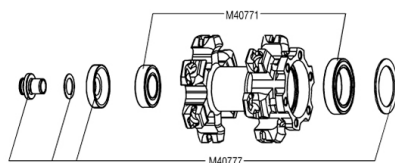

REFERENCES WHEELS

RIMS

&NBSP;:

99537510 FRONT CROSSMAX SLR DISC RIM

SPOKES

99537601 12 FR.BLK SPK XMAX SLR 261mm

HUB SHELLS

M40771 BEARING KIT FOR LEFTY 50 & 60 HUB
M40777 ASSEMBLY KIT FOR LEFTY WHEELS

CROSSMAX SLR DISC LEFTY

Specifications

WHEEL WEIGHTS