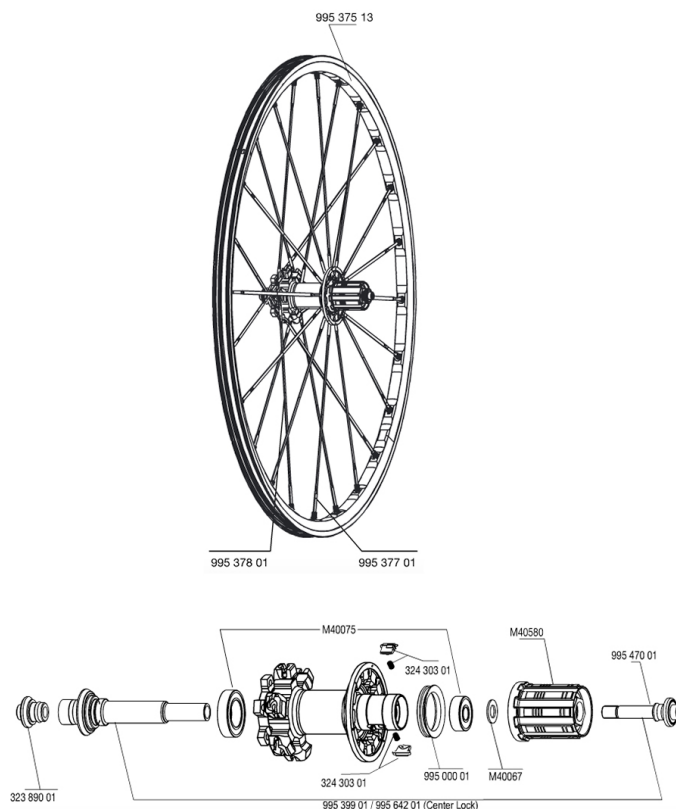

REFERENZEN RÄDER

**RIMS**

&NBSP;:

99537513	REAR CROSSMAX SLR DISC RIM
----------	----------------------------

**SPOKES**

99537801	12 NDR BLK SPK XMAX SLR D 263m
99537701	12 DRV BLK SPK XMAX SLR 248mm

**HUB SHELLS**

99564201	R.AXLE XMAX SLR+SL DISC 07 DCL
M40075	REAR HUB 608+6903 BEARINGS
99500001	FTSL/FTSX FREEHUB BODY SEAL
99539901	R.AXLE XMAX SLR+SL DISC 07 D6T
99547001	REAR TITANIUM BOLT HG9
M40580	CORPS DE ROUE LIBRE FTS "L" HG9
32389001	R.FORK SUPPORT CROSSMAX SL DCL
32430301	FTSX MTB PAWLS KIT
M40067	10 SPACERS FRW/HUB BODY

# CROSSMAX SLR DISC LEFTY

## *Specifications*

RADGEWICHTE