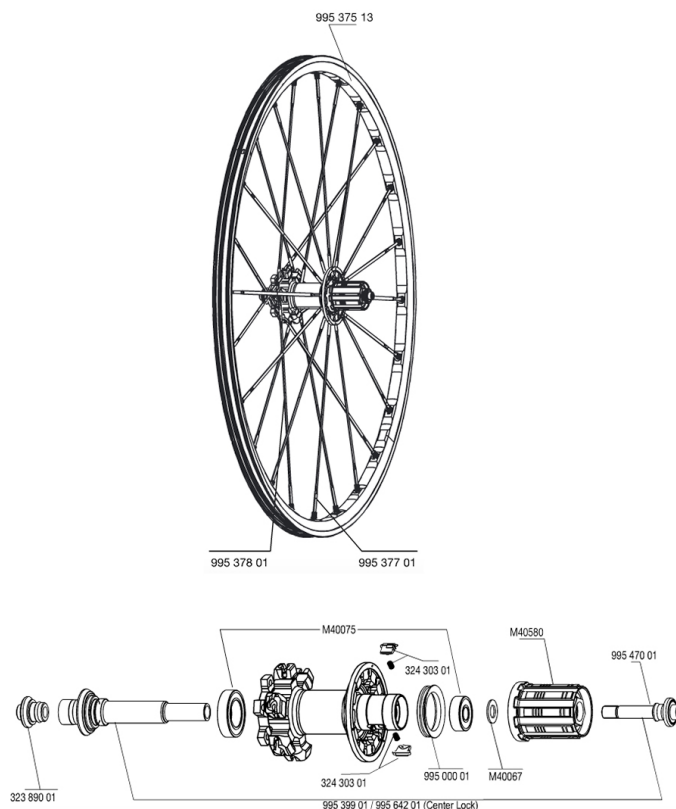

REFERENCES WHEELS

RIMS

&NBSP;:

99537513	REAR CROSSMAX SLR DISC RIM
----------	----------------------------

SPOKES

99537701	12 DRV BLK SPK XMAX SLR 248mm
99537801	12 NDR BLK SPK XMAX SLR D 263m

HUB SHELLS

32389001	R.FORK SUPPORT CROSSMAX SL DCL
32430301	FTSX PAWLS KIT (MTB WHEELS)
M40067	INTERNAL FREEWHEEL SPACER FTSL/FTSX
99564201	R.AXLE XMAX SLR+SL DISC 07 DCL
M40075	REAR HUB 608+6903 BEARINGS
99500001	FTSL/FTSX FREEHUB BODY SEAL
99539901	R.AXLE XMAX SLR+SL DISC 07 D6T
99547001	REAR TITANIUM BOLT HG9
M40580	FTSX FREEWHEEL BODY HG9

CROSSMAX SLR DISC LEFTY

Specifications

WHEEL WEIGHTS