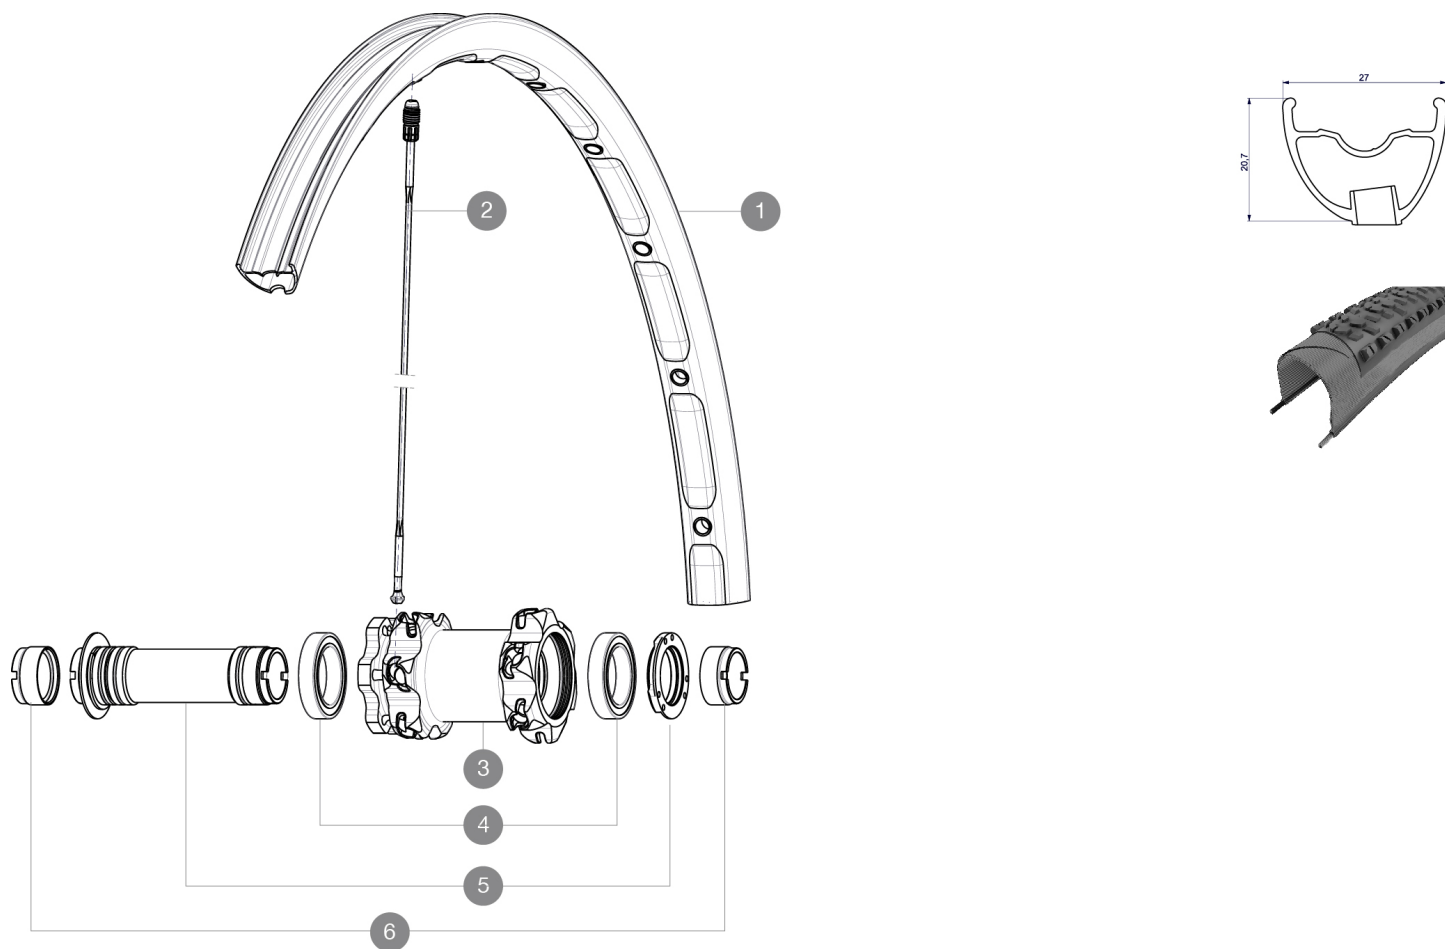

MAVIC Crossmax XL 27.5 NT

1
2015
FRONT

RÉFÉRENCES ROUES

JANTES

&NBSP;:

1 V2310810 JANTE AVANT CROSSMAX XL 2015 27,5"

RAYONS

2 36674901 "12 SPOKES FRONT CROSSMAX SLR/ENDURO 650b/27,5" 274mm"

MOYEUX

4 M40179 FRONT BEARING 25x37x7 20mm AXLE

5 30870501 FRONT AXLE 20mm CROSSMAX ST/SX + DEEMAX ULTI 2012

ADAPTATEURS

6 12982901 20mm adapter for Crossmax ST/SX (front wheel)

MAVIC *Crossmax XL 27.5 NT*

Spécifications

POIDS ROUES

Poids roue