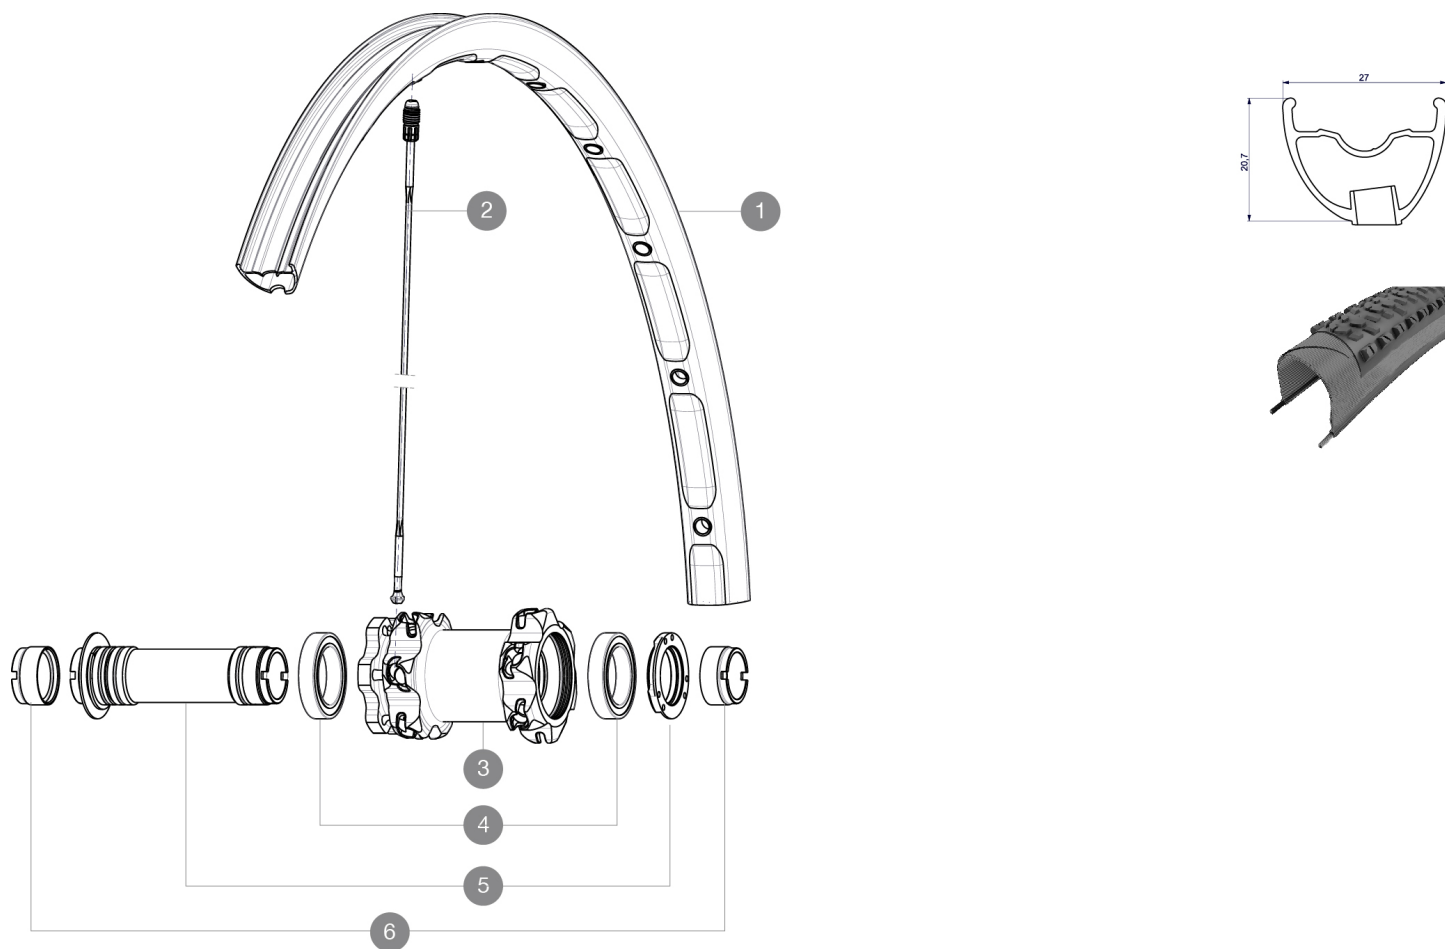

### RIMS

&NBSP;:

1 V2310810 KIT FRONT RIM CROSSMAX XL 2015 27,5"

### SPOKES

2 36674901 "12 SPOKES FRONT CROSSMAX SLR/ENDURO 650b/27,5" 274mm"

### HUB SHELLS

4 M40179 FRONT BEARING 25x37x7 20mm AXLE

5 30870501 FRONT AXLE 20mm CROSSMAX ST/SX + DEEMAX ULTI 2012

### ADAPTERS

6 12982901 20mm adapter for Crossmax ST/SX (front wheel)