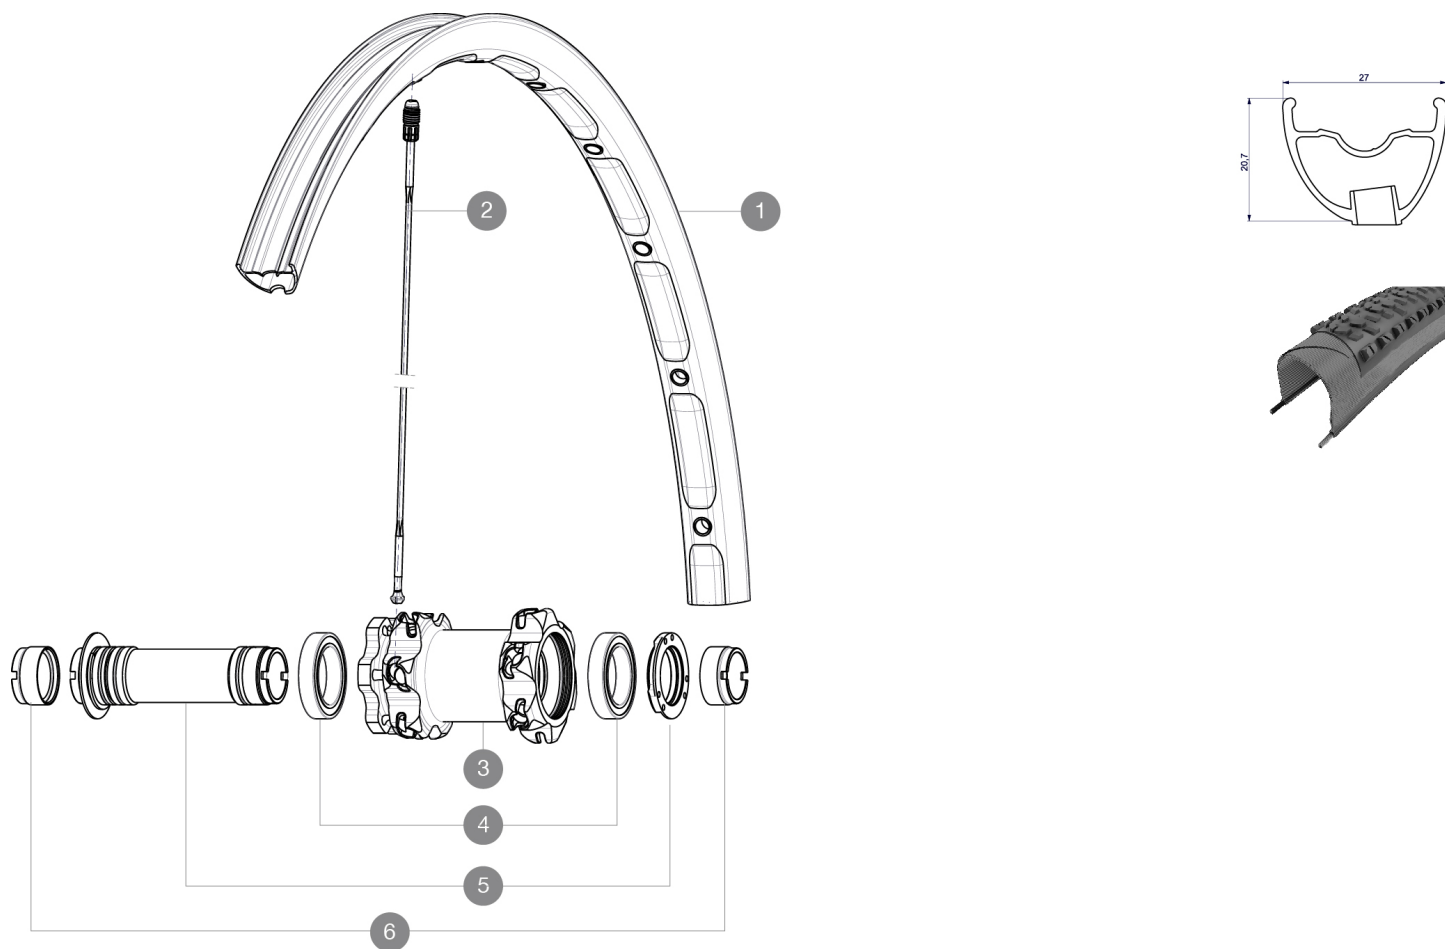

## REFERENCES WHEELS

### RIMS

&NBSP;:

1 V2310810 KIT FRONT RIM CROSSMAX XL 2015 27,5"

### SPOKES

2 36674901 KIT 12 FT XMAX END/FT-NDS DEEMAX PRO 27,5" ALU SPK 275mm

### HUB SHELLS

4 M40179 FRONT BEARING 25x37x7 20mm AXLE

5 30870501 FRONT AXLE 20mm CROSSMAX + DEEMAX ULTI 2012