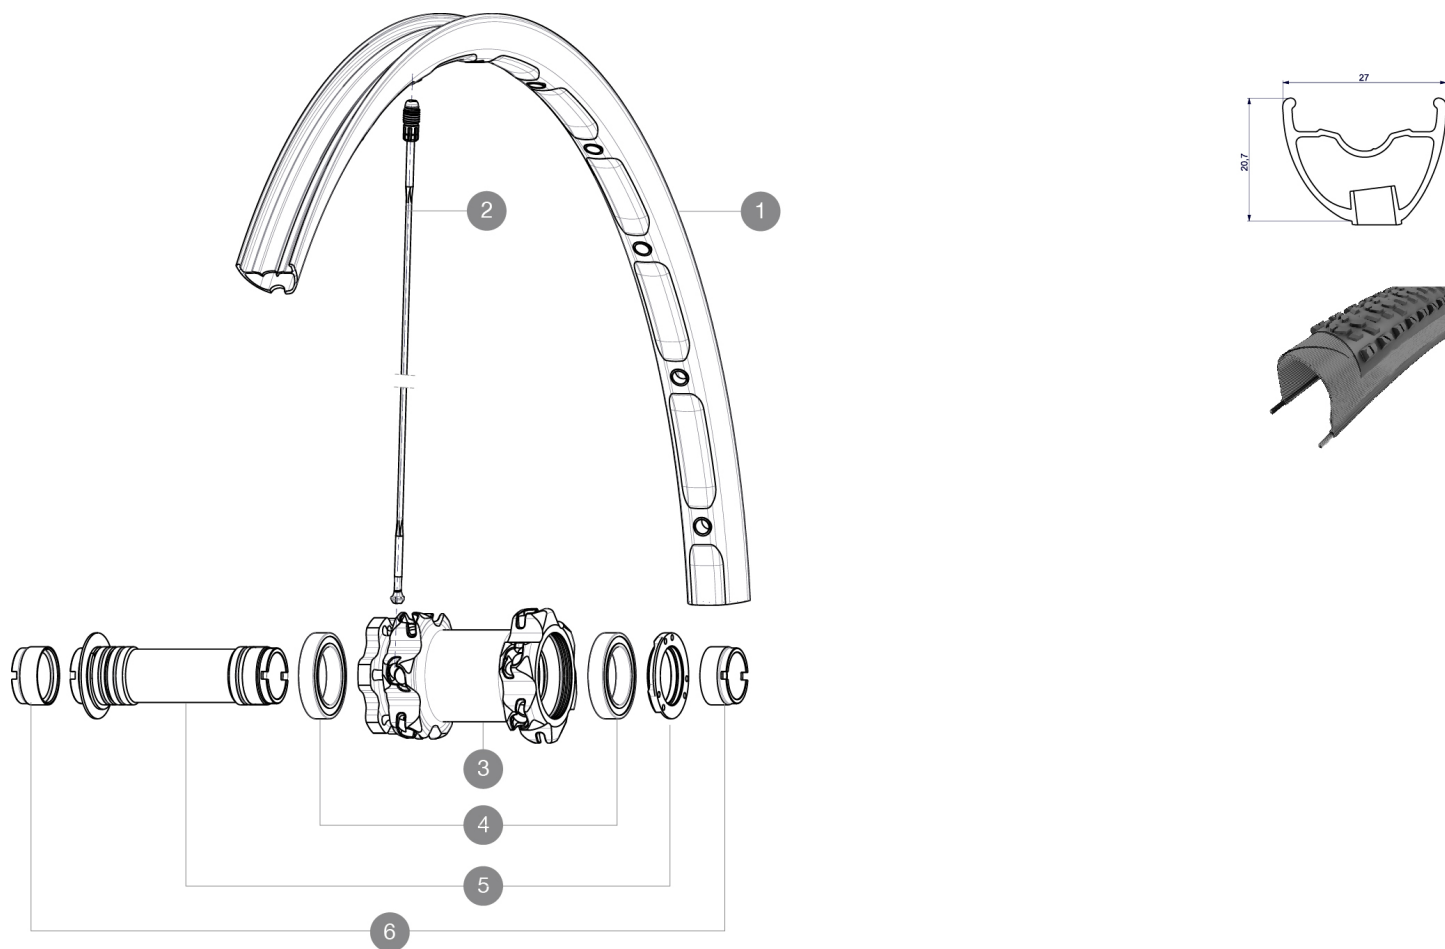

## REFERENCES WHEELS

### RIMS

&NBSP;:

1 V2310810 KIT FRONT RIM CROSSMAX XL 2015 27,5"

### SPOKES

2 36674901 KIT 12 FT XMAX END/FT-NDS DEEMAX PRO 27,5" ALU SPK 275mm

### **WHEEL WEIGHTS**

Wheel weight