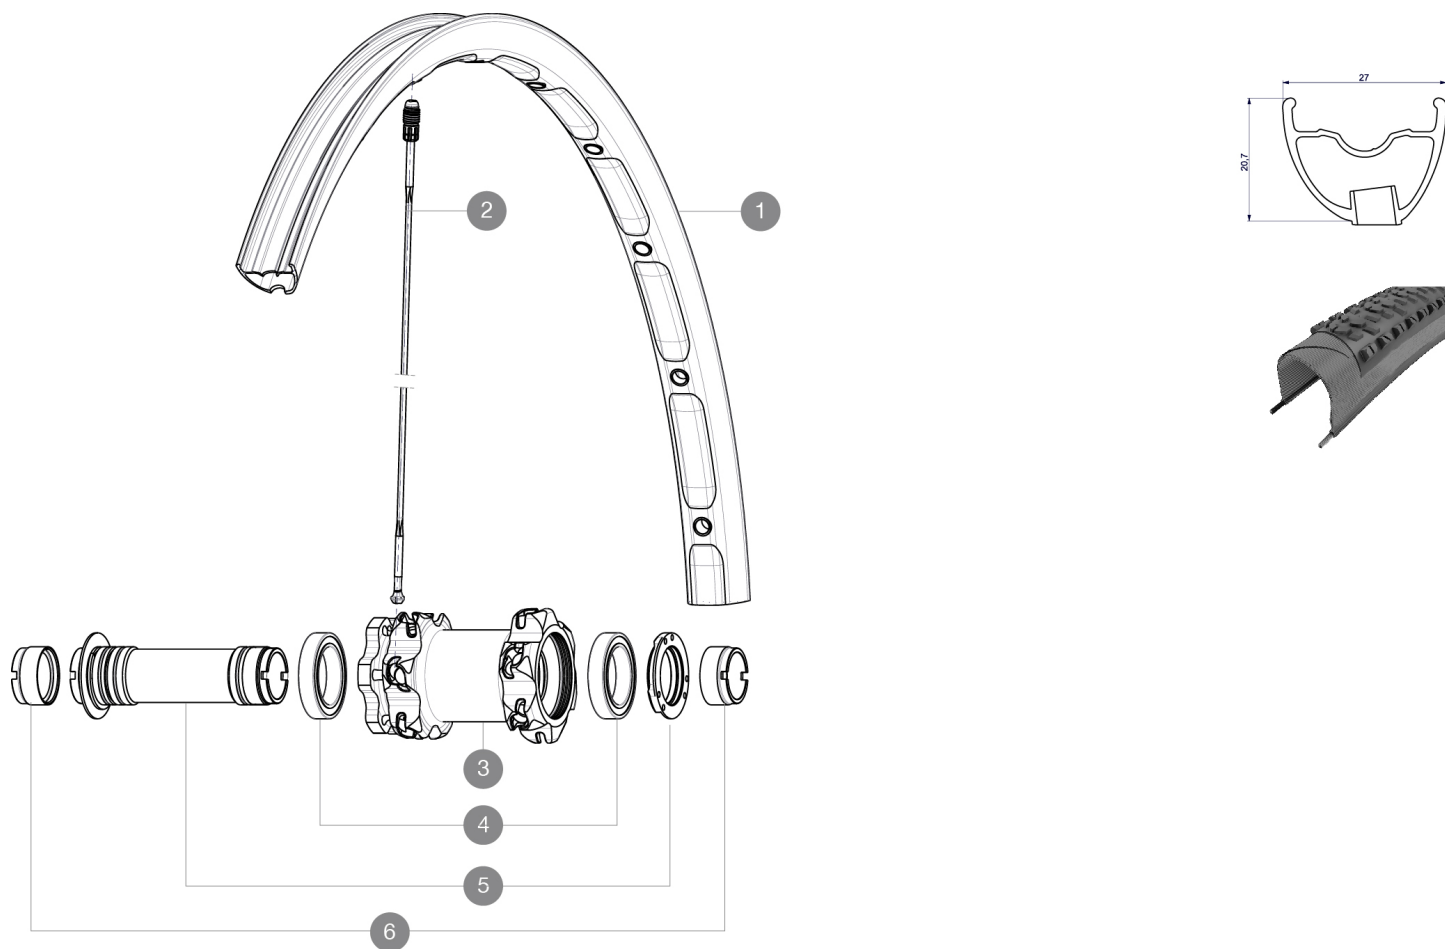

REFERENCES WHEELS

RIMS

&NBSP;:

1 V2310810 KIT FRONT RIM CROSSMAX XL 2015 27,5"

SPOKES

2 36674901 KIT 12 FT XMAX END/FT-NDS DEEMAX PRO 27,5" ALU SPK 275mm

HUB SHELLS

4 M40179 FRONT BEARING 25x37x7 20mm AXLE

5 30870501 FRONT AXLE 20mm CROSSMAX + DEEMAX ULTI 2012

ADAPTERS

6 12982901 ADAPTER Ft 20x110mm

MAVIC *Crossmax XL 27.5 NT*

Specifications

WHEEL WEIGHTS

Wheel weight