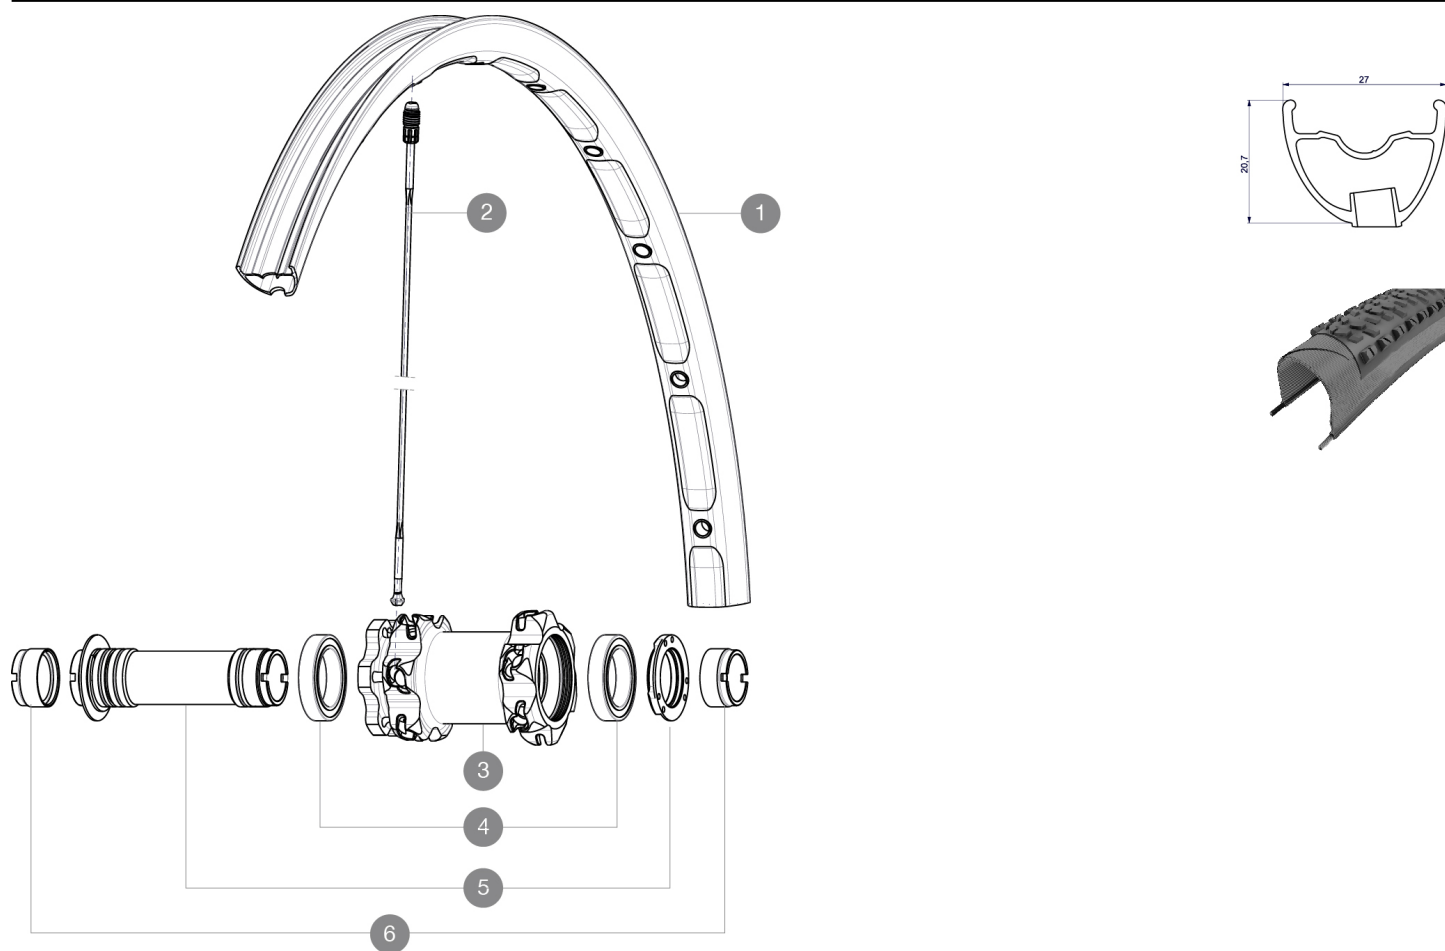

REFERENCES WHEELS

RIMS

&NBSP;:

1 V2310810 KIT FRONT RIM CROSSMAX XL 2015 27,5"

SPOKES

2 36674901 KIT 12 FT XMAX END/FT-NDS DEEMAX PRO 27,5" ALU SPK 275mm

HUB SHELLS

4 M40179 FRONT HUB BEARING KIT 20mm AXLE

5 30870501 FRONT AXLE 20mm CROSSMAX + DEEMAX ULTI 2012

ADAPTERS

6 12982901 ADAPTER Ft 20x110mm

MAVIC *Crossmax XL 27.5 NT*

Specifications

WHEEL WEIGHTS

Wheel weight