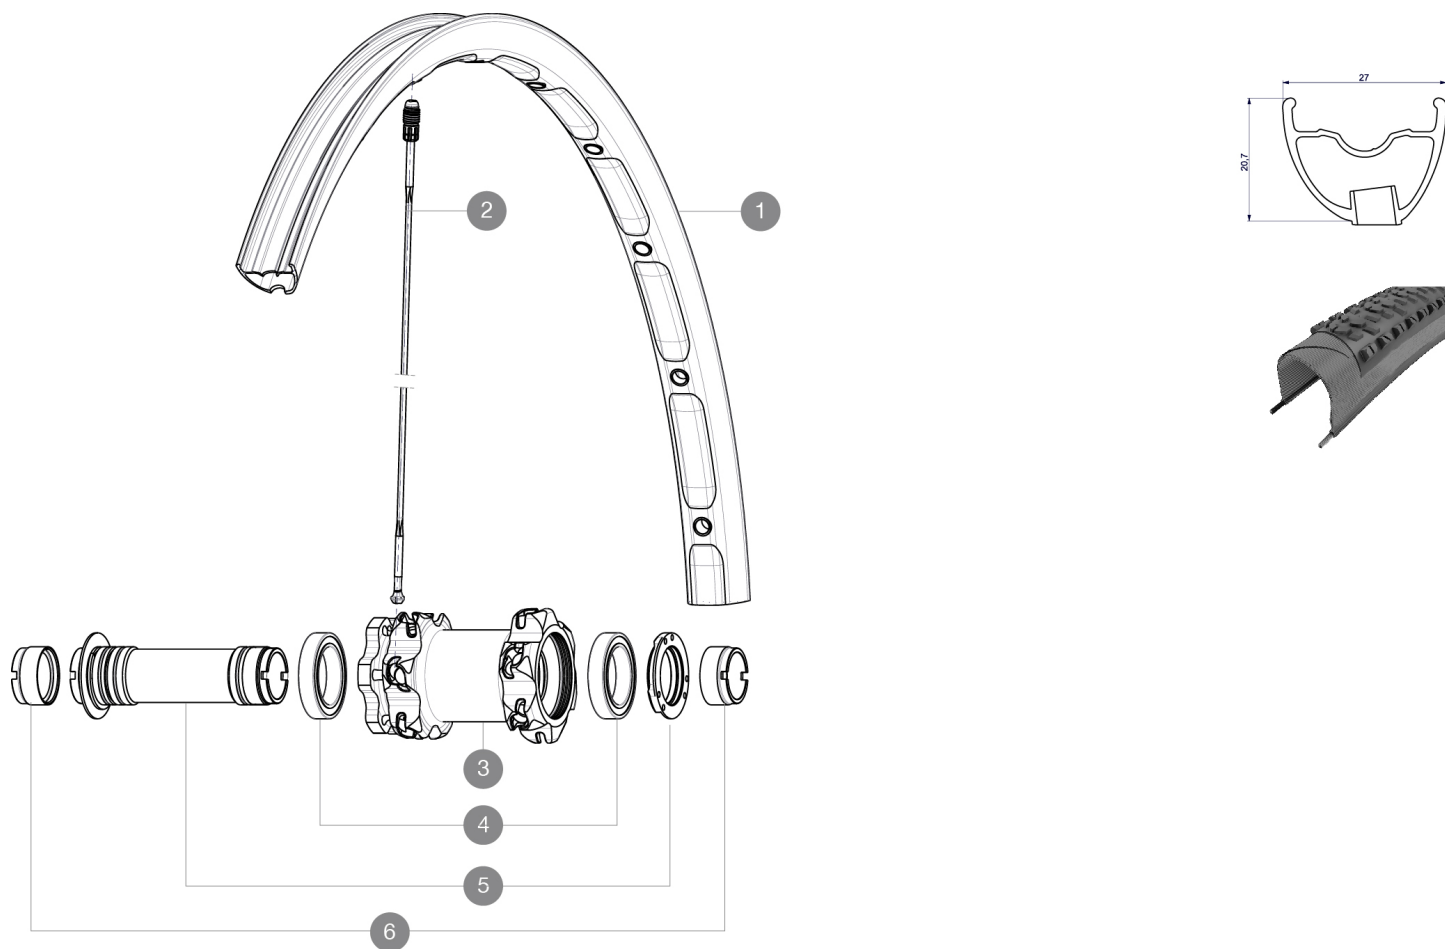

RUEDAS REFERENCIAS

RIMS

&NBSP;:

1 V2310810 KIT FRONT RIM CROSSMAX XL 2015 27,5"

SPOKES

2 36674901 "12 SPOKES FRONT CROSSMAX SLR/ENDURO 650b/27,5" 274mm"

HUB SHELLS

4 M40179 FRONT BEARING 25x37x7 20mm AXLE

5 30870501 FRONT AXLE 20mm CROSSMAX ST/SX + DEEMAX ULTI 2012

ADAPTERS

6 12982901 20mm adapter for Crossmax ST/SX (front wheel)

MAVIC *Crossmax XL 27.5 NT*

Specifications

PESOS DE RUEDAS

Peso de la rueda