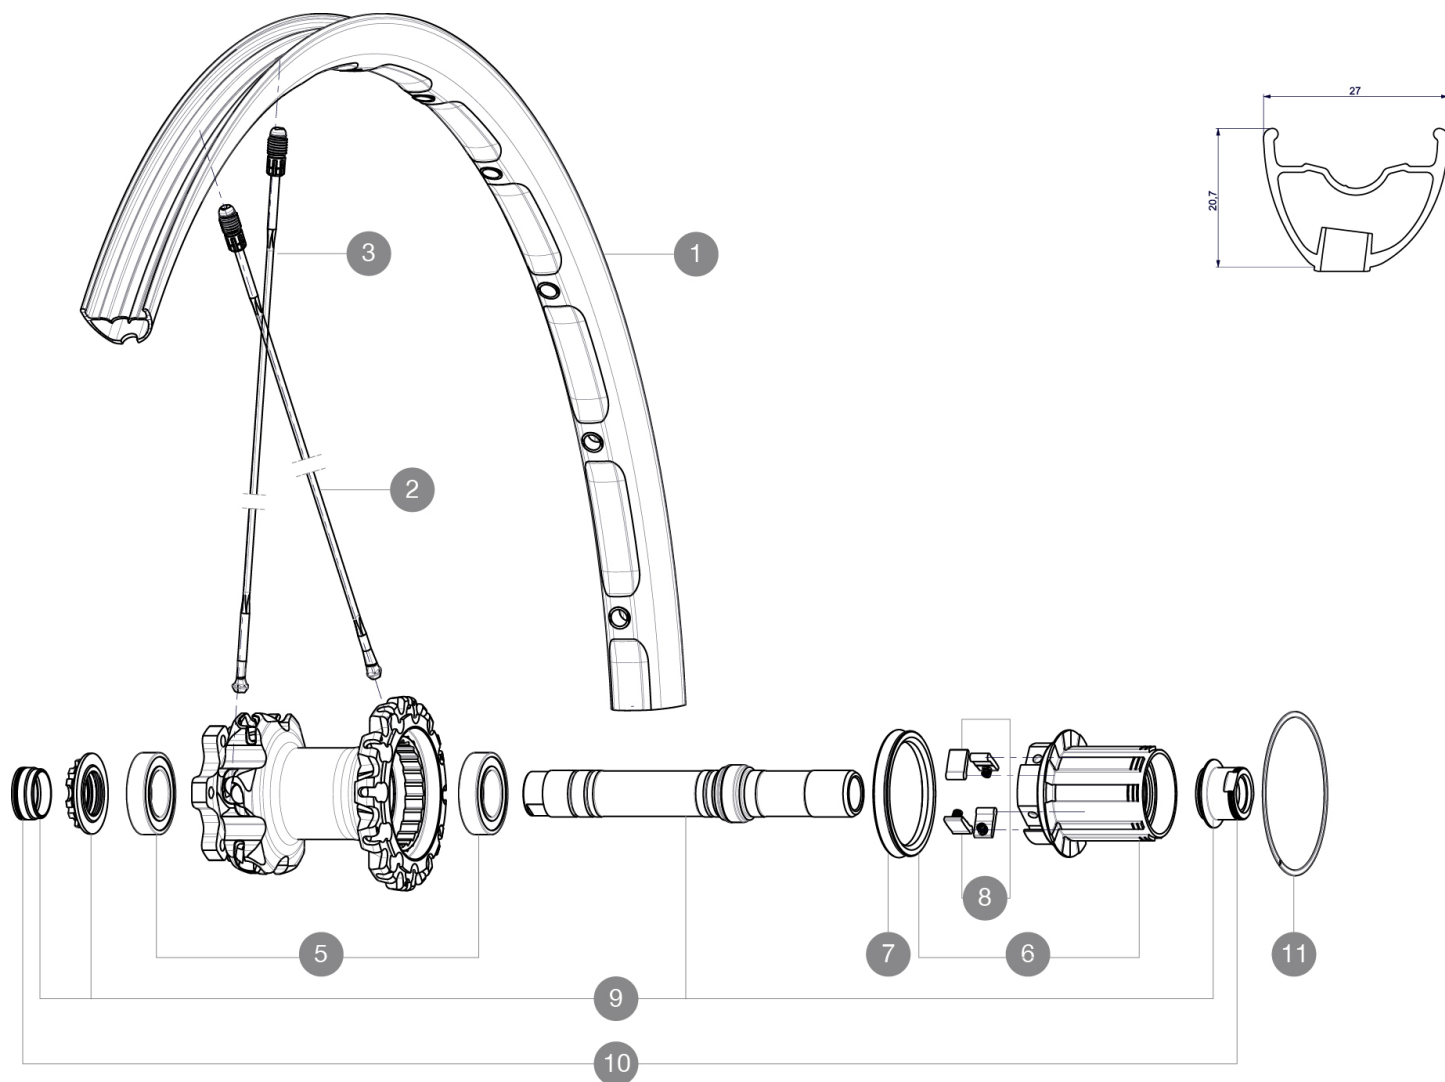

REFERENZEN RÄDER

RIMS

&NBSP;:

1	V2311113	KIT REAR RIM CROSSMAX XL 2015 27,5"
---	----------	-------------------------------------

SPOKES

2	36675101	"10 SPOKES DRIVE SIDE CROSSMAX SLR/ENDURO 650b/27,5"" 251,5m
3	36674901	"12 SPOKES FRONT CROSSMAX SLR/ENDURO 650b/27,5"" 274mm"

HUB SHELLS

5	M40076	HUB BEARINGS 17x30x7 6903 x 2
6	35126001	ITS-4 FREEWHEEL BODY + SEAL 2013 (WITHOUT PAWLS)
7	99610701	ITS4 SEAL
8	99610601	ITS4 PAWLS KIT
9	30870401	REAR AXLE KIT ITS4 135mm D6T/DCL 2012
11	30871801	ELASTIC RING 56mm diam.

ADAPTERS

10	30872201	FORK REST ITS-4 135mm REAR AXLE > 2012
----	----------	----------------------------------------

MAVIC *Crossmax XL 27.5 NT*

2

2015
REAR

Specifications

RADGEWICHTE

Radgewicht