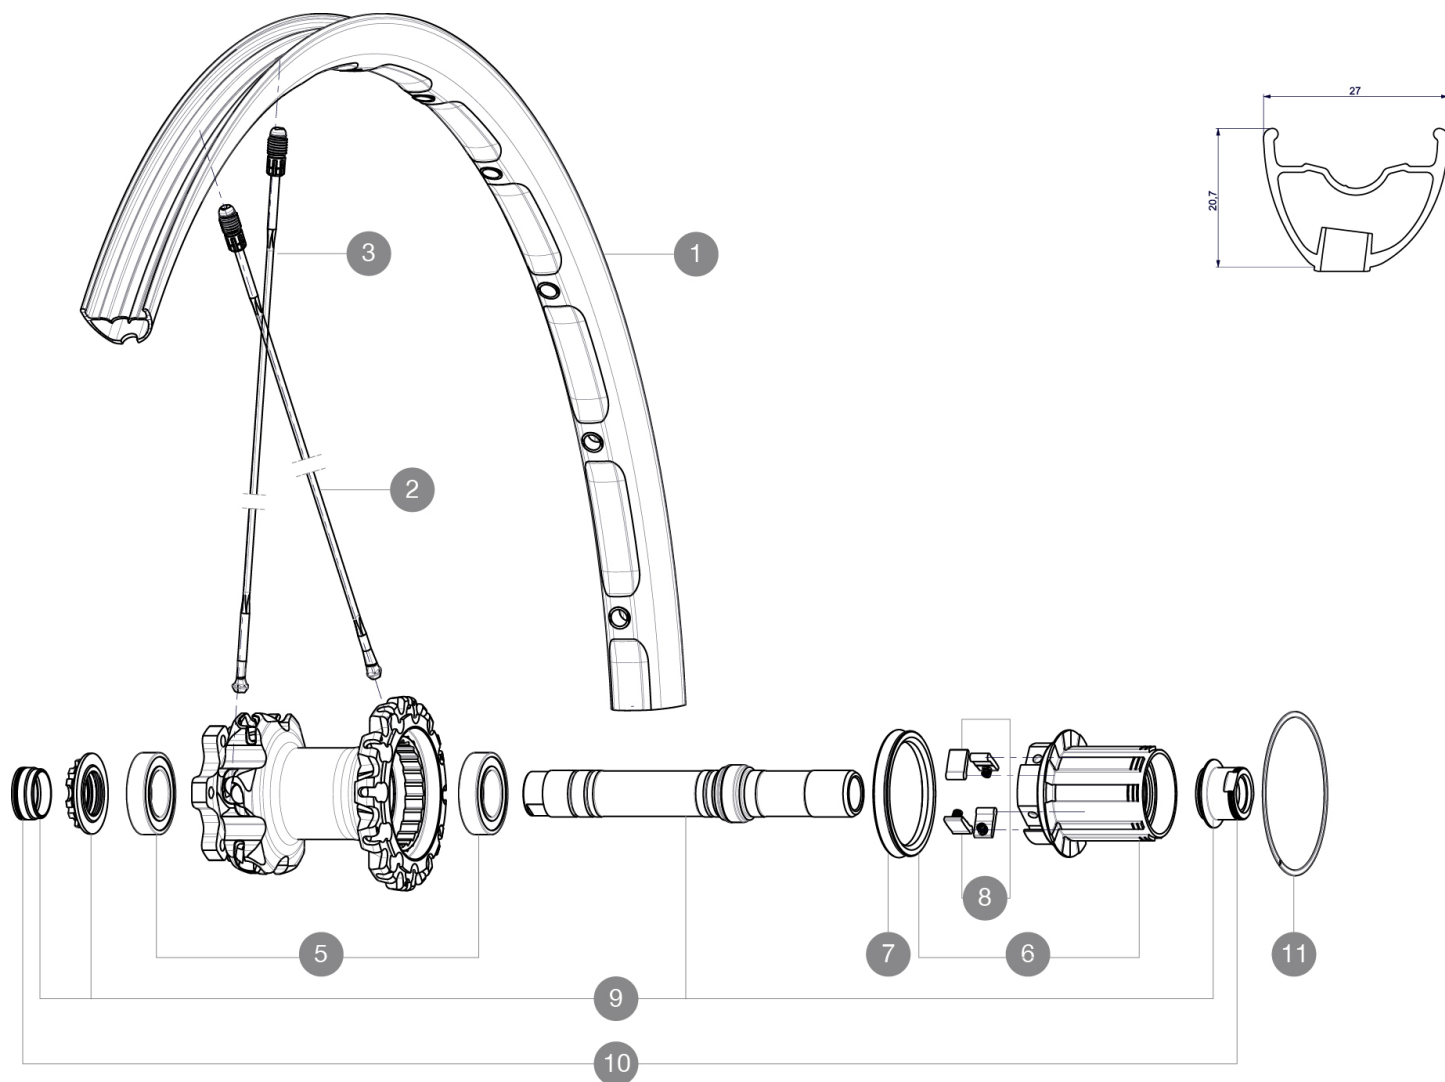

REFERENZEN RÄDER

RIMS

&NBSP;:

1 V2311113 KIT REAR RIM CROSSMAX XL 2015 27,5"

SPOKES

2 36675101 "10 SPOKES DRIVE SIDE CROSSMAX SLR/ENDURO 650b/27,5"" 251,5m
3 36674901 "12 SPOKES FRONT CROSSMAX SLR/ENDURO 650b/27,5"" 274mm"

HUB SHELLS

5 M40076 HUB BEARINGS 17x30x7 6903 x 2
6 35126001 ITS-4 FREEWHEEL BODY + SEAL 2013 (WITHOUT PAWLS)
7 99610701 ITS4 SEAL
8 99610601 ITS4 PAWLS KIT
9 30870401 REAR AXLE KIT ITS4 135mm D6T/DCL 2012
11 30871801 ELASTIC RING 56mm diam.

ADAPTERS

10 30872201 FORK REST ITS-4 135mm REAR AXLE > 2012

MAVIC *Crossmax XL 27.5 NT*

2

2015

REAR

Specifications

RADGEWICHTE

Radgewicht