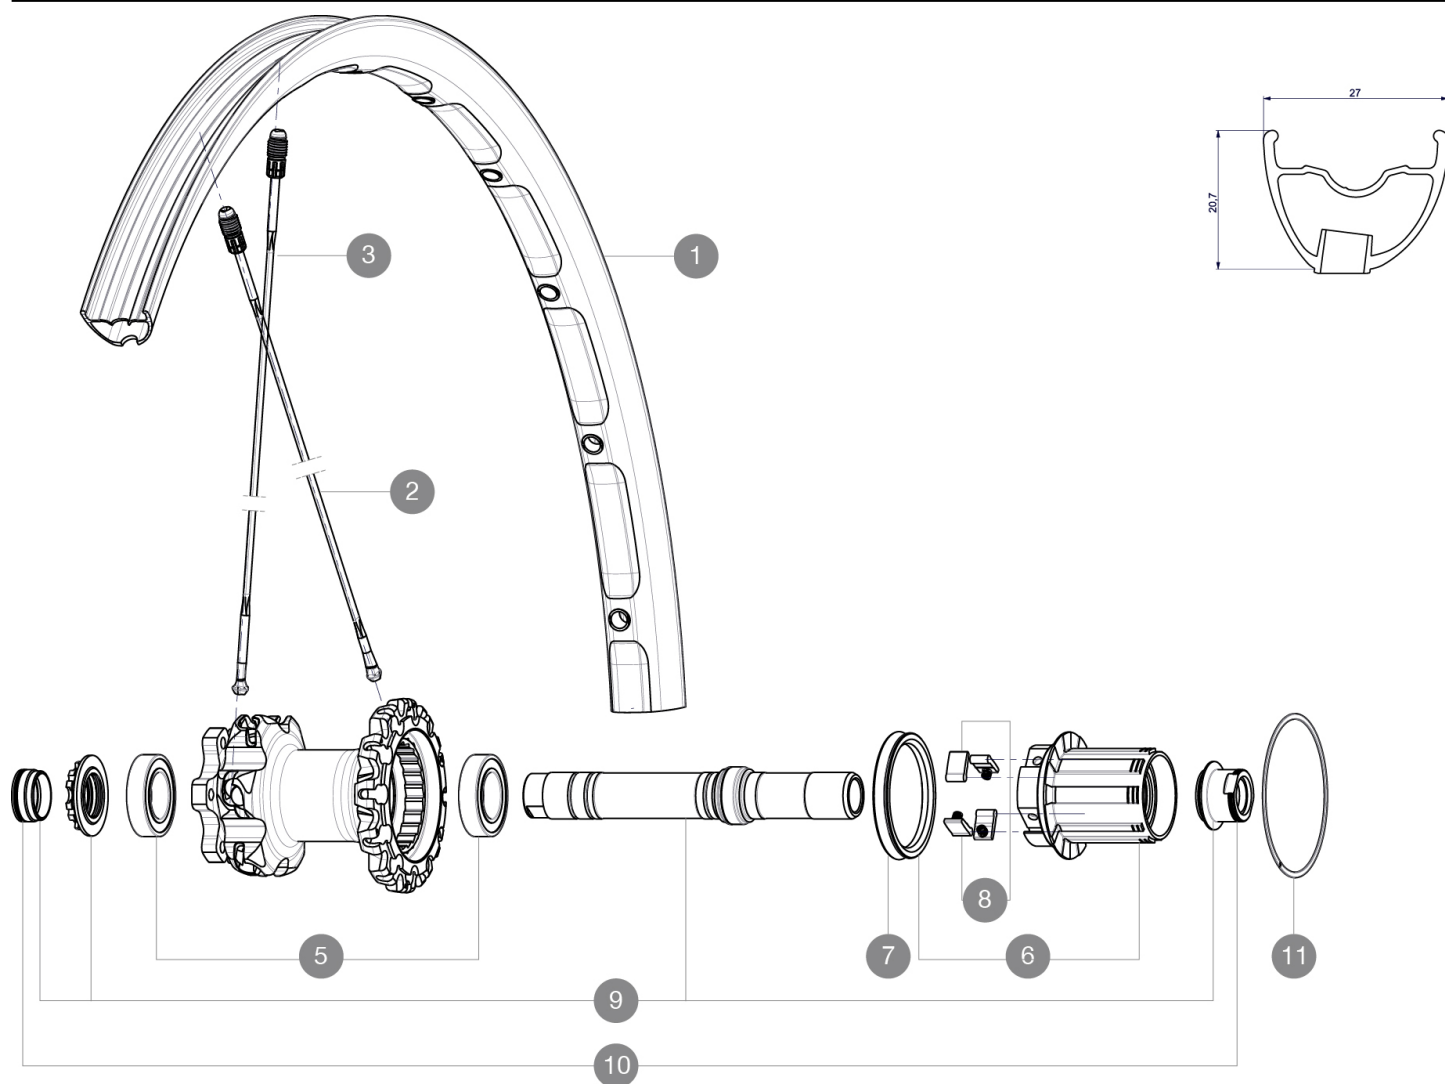

REFERENCES WHEELS

RIMS

&NBSP;:

1 V2311113 KIT REAR RIM CROSSMAX XL 2015 27,5"

SPOKES

2 36675101 "KIT 10 DS XMAX SLR/END/PRO/DEEMAX PRO 27,5"" SPK 251,5mm"
3 36674901 KIT 12 FT XMAX END/FT-NDS DEEMAX PRO 27,5" ALU SPK 275mm

HUB SHELLS

5 M40076 HUB BEARINGS 17x30x7 6903 x 2
6 35126001 ITS-4 FREEWHEEL BODY + SEAL 2013 (NO PAWLS)
7 99610701 ITS-4 FREEWHEEL SEAL
8 99610601 PAWLS KIT FOR ITS-4 (OR TS-2)
9 30870401 REAR QRM + AXLE KIT ITS4 135mm from 2012
11 30871801 ELASTIC RING 56mm diam. ITS-4 20 SPOKES

ADAPTERS

10 30872201 FRAME SUPPORT ITS-4 135mm REAR AXLE > 2012

MAVIC *Crossmax XL 27.5 NT*

Specifications

WHEEL WEIGHTS

Wheel weight