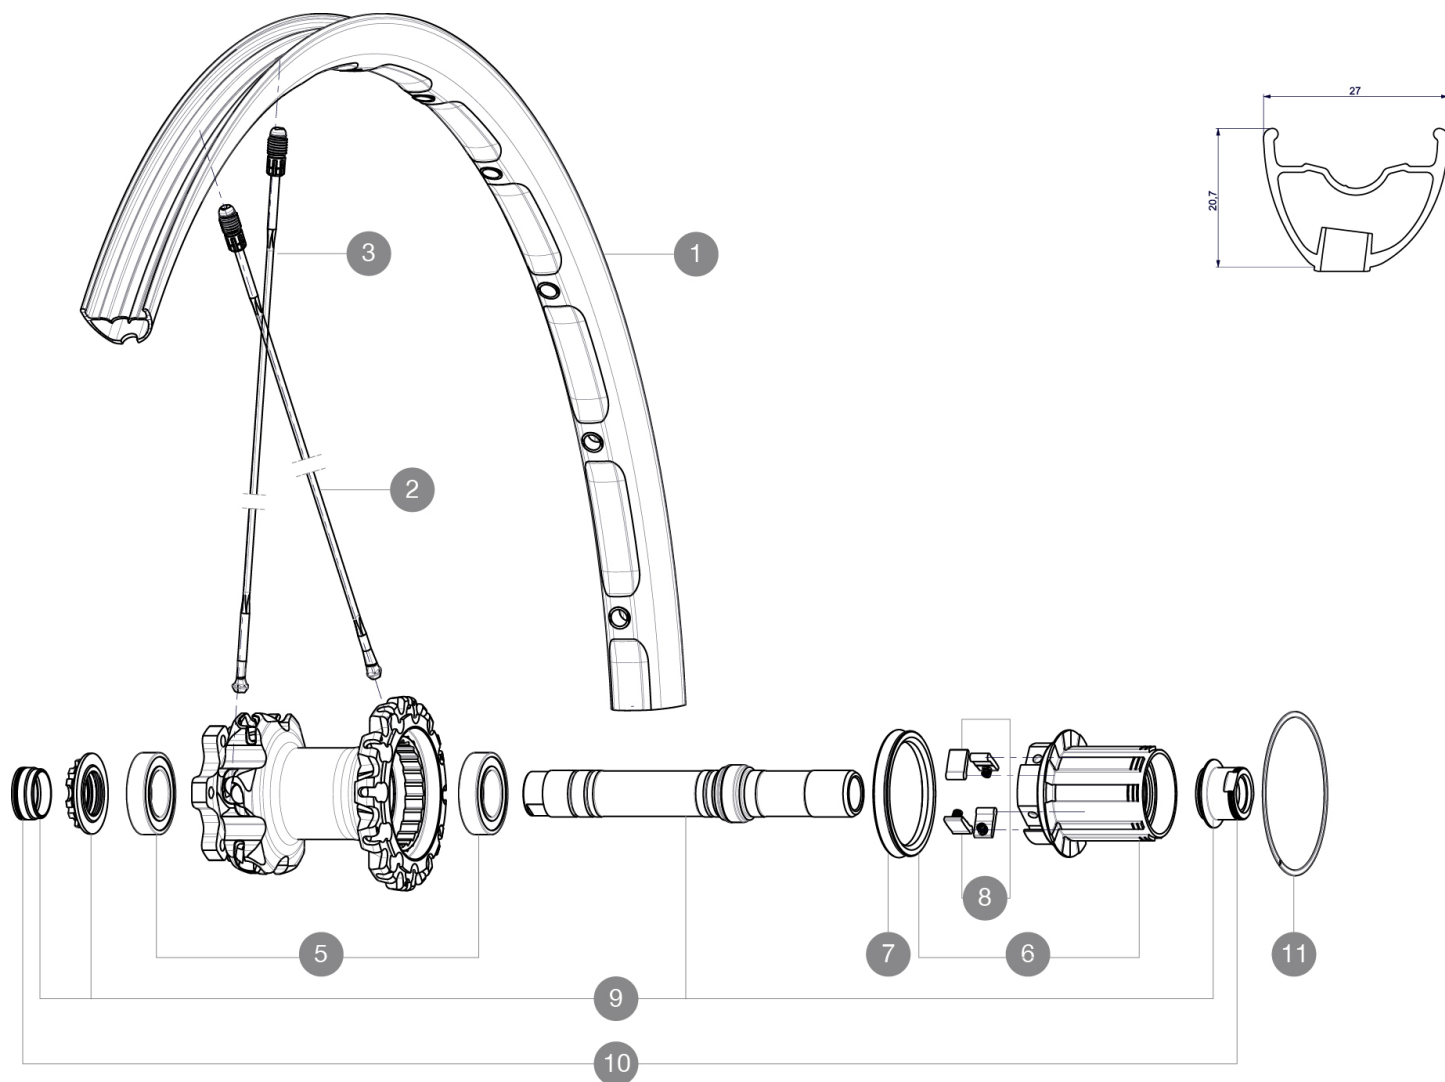

## REFERENCES WHEELS

### RIMS

&NBSP;:

1 V2311113 KIT REAR RIM CROSSMAX XL 2015 27,5"

### SPOKES

2 36675101 "KIT 10 DS XMAX SLR/END/PRO/DEEMAX PRO 27,5"" SPK 251,5mm"  
3 36674901 KIT 12 FT XMAX END/FT-NDS DEEMAX PRO 27,5" ALU SPK 275mm

### **WHEEL WEIGHTS**

Wheel weight