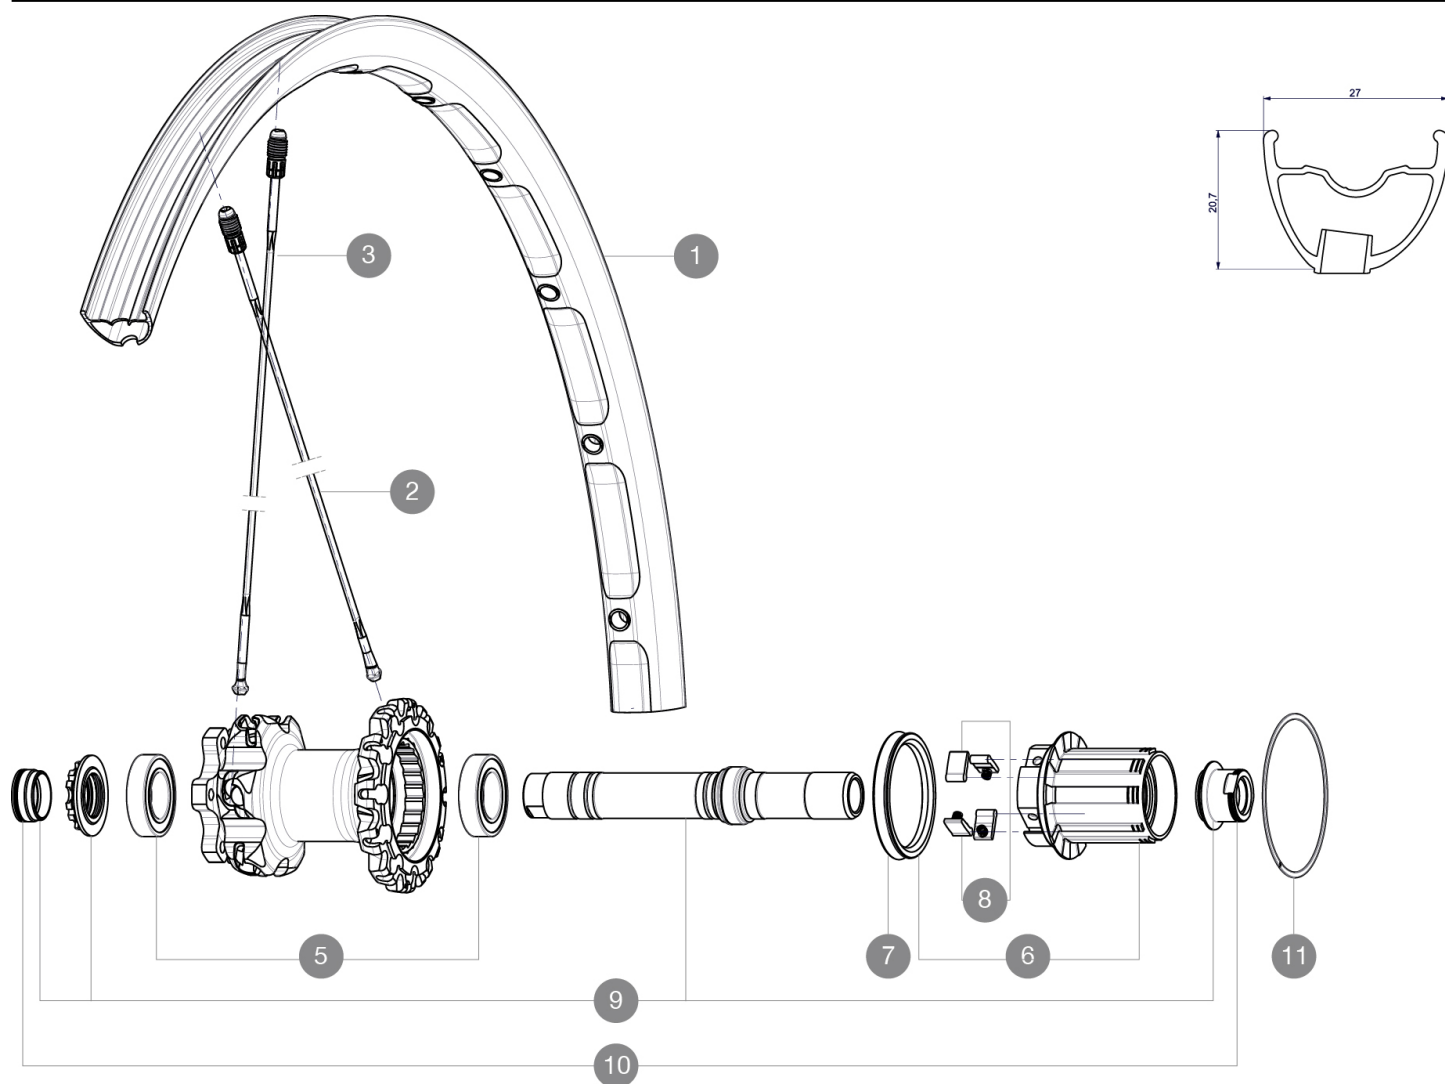

## REFERENCES WHEELS

### RIMS

&NBSP;:

1 V2311113 KIT REAR RIM CROSSMAX XL 2015 27,5"

### SPOKES

2 36675101 "KIT 10 DS XMAX SLR/END/PRO/DEEMAX PRO 27,5"" SPK 251,5mm"  
3 36674901 KIT 12 FT XMAX END/FT-NDS DEEMAX PRO 27,5" ALU SPK 275mm

### **WHEEL WEIGHTS**

Wheel weight