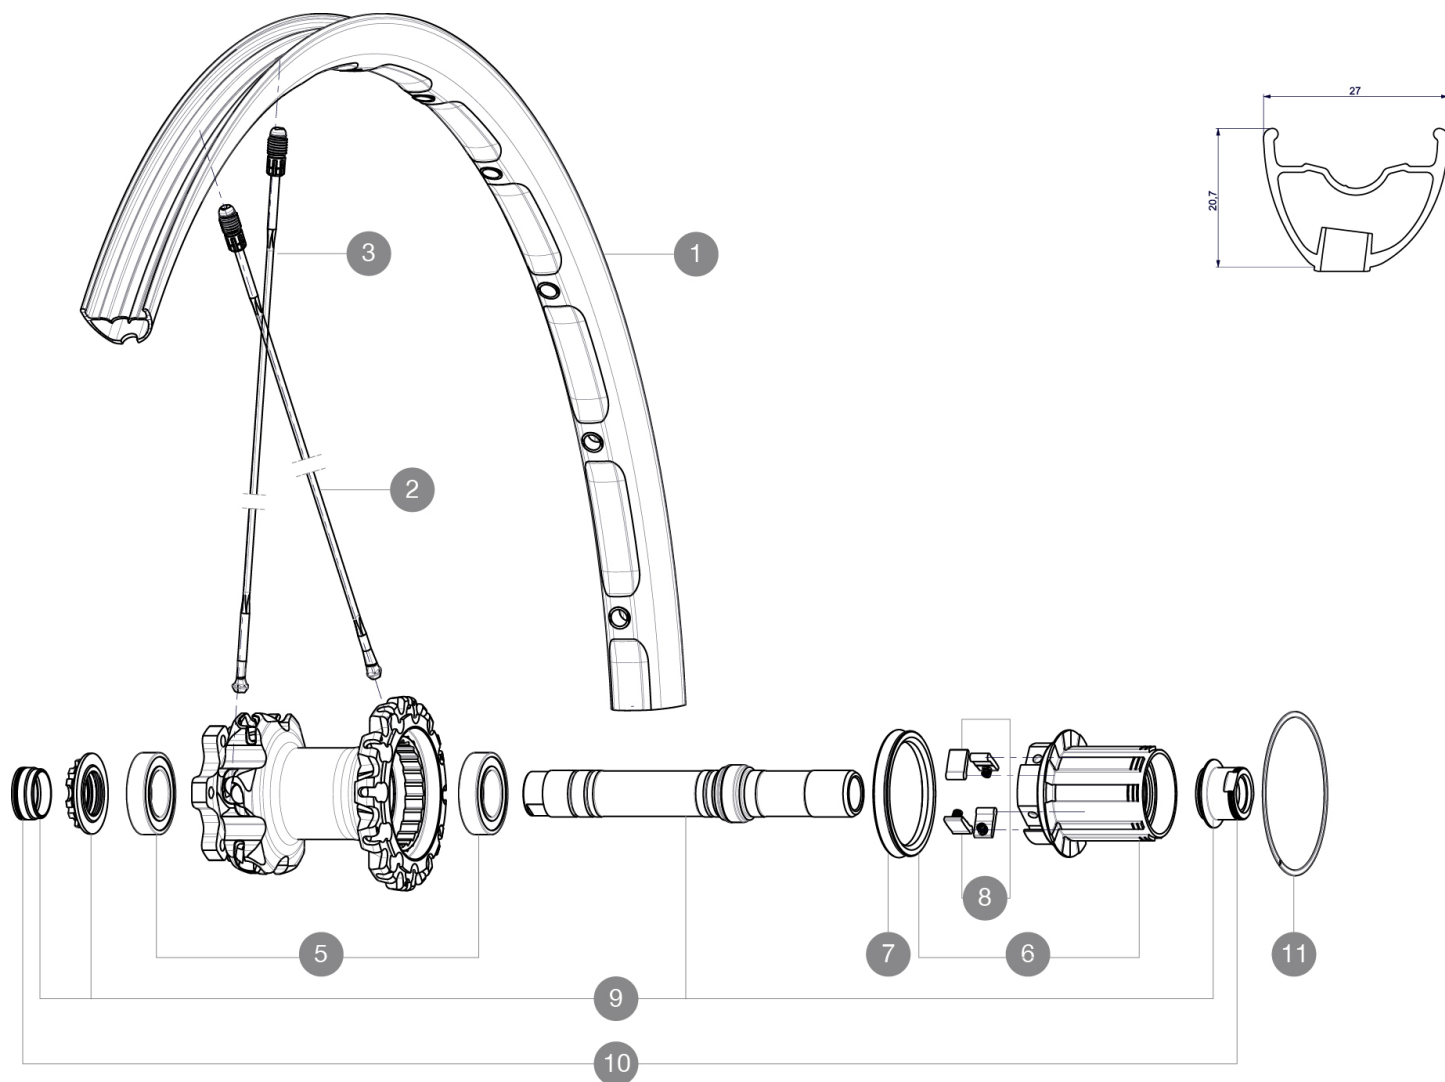

REFERENCES WHEELS

RIMS

&NBSP;:

1	V2311113	KIT REAR RIM CROSSMAX XL 2015 27,5"
---	----------	-------------------------------------

SPOKES

2	36675101	"KIT 10 DS XMAX SLR/END/PRO/DEEMAX PRO 27,5"" SPK 251,5mm"
3	36674901	KIT 12 FT XMAX END/FT-NDS DEEMAX PRO 27,5" ALU SPK 275mm

HUB SHELLS

5	M40076	HUB BEARINGS 17x30x7 6903 x 2
6	35126001	ITS-4 FREEWHEEL BODY + SEAL 2013 (NO PAWLS)
7	99610701	ITS-4 FREEWHEEL SEAL
8	99610601	PAWLS KIT FOR ITS-4 (OR TS-2)
9	30870401	REAR QRM + AXLE KIT ITS4 135mm from 2012
11	30871801	ELASTIC RING 56mm diam. ITS-4 20 SPOKES

ADAPTERS

10	30872201	FRAME SUPPORT ITS-4 135mm REAR AXLE > 2012
----	----------	--

MAVIC *Crossmax XL 27.5 NT*

2

2015

REAR

Specifications

WHEEL WEIGHTS

Wheel weight