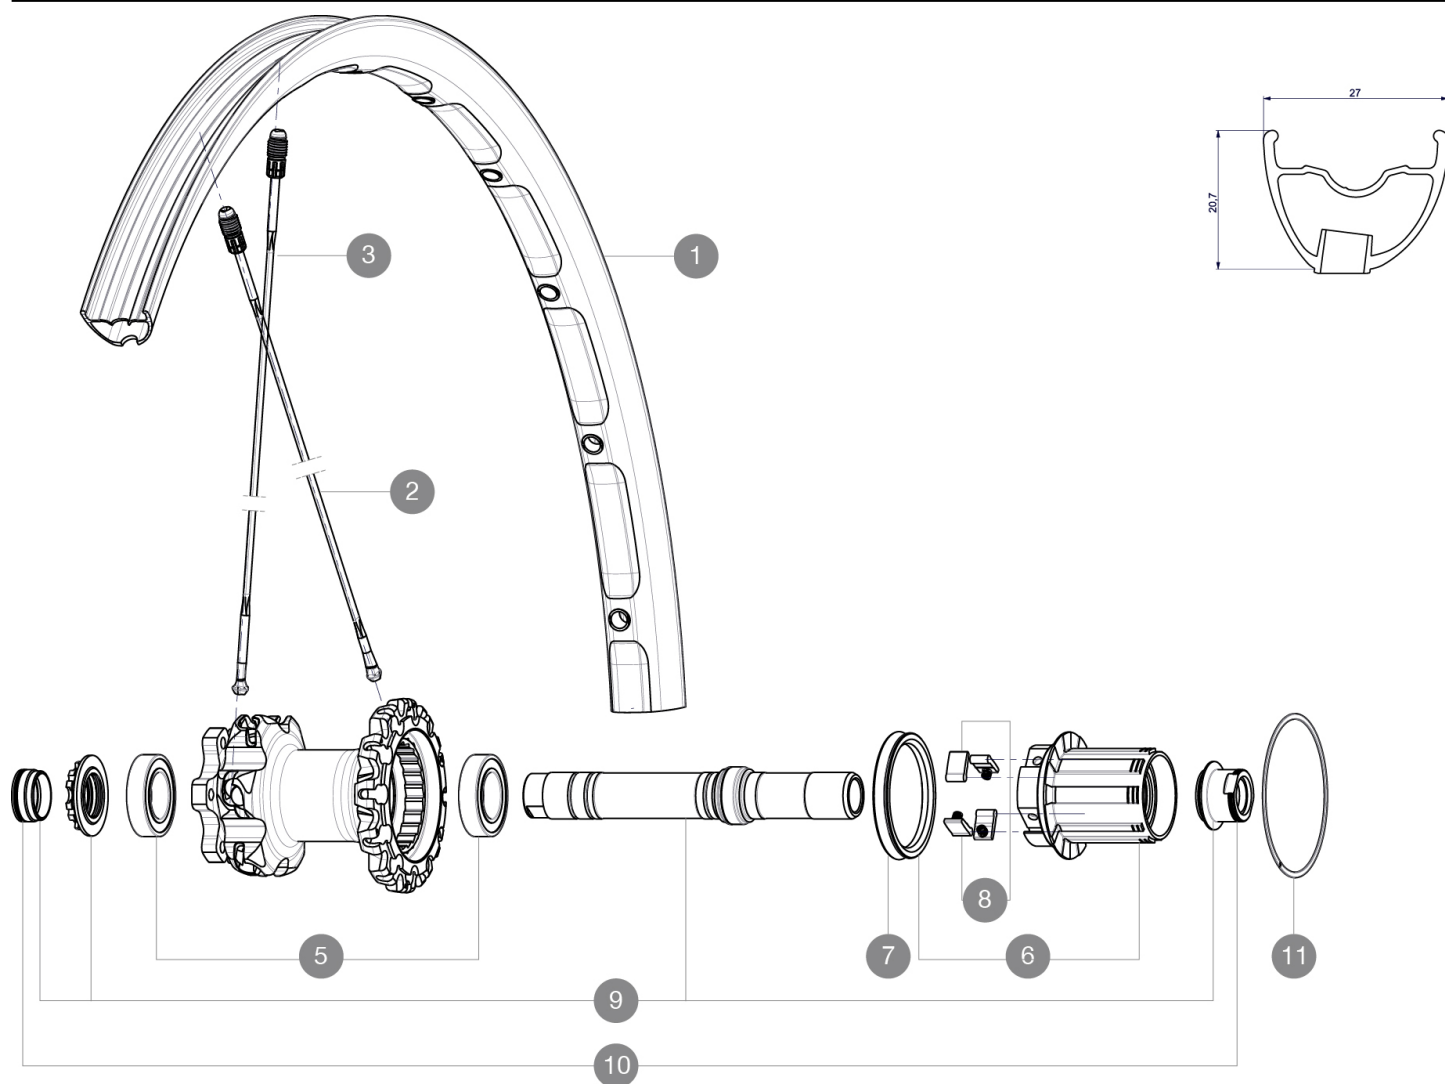

REFERENCES WHEELS

RIMS

&NBSP;:

1	V2311113	KIT REAR RIM CROSSMAX XL 2015 27,5"
---	----------	-------------------------------------

SPOKES

2	36675101	"KIT 10 DS XMAX SLR/END/PRO/DEEMAX PRO 27,5"" SPK 251,5mm"
3	36674901	KIT 12 FT XMAX END/FT-NDS DEEMAX PRO 27,5" ALU SPK 275mm

HUB SHELLS

5	M40076	HUB BEARINGS 17x30x7 6903 x 2
6	35126001	ITS-4 FREEWHEEL BODY + SEAL 2013 (NO PAWLS)
7	99610701	ITS-4 FREEWHEEL SEAL
8	99610601	PAWLS KIT FOR ITS-4 (OR TS-2)
9	30870401	REAR QRM + AXLE KIT ITS4 135mm from 2012
11	30871801	ELASTIC RING 56mm diam. ITS-4 20 SPOKES

ADAPTERS

10	30872201	FRAME SUPPORT ITS-4 135mm REAR AXLE > 2012
----	----------	--

MAVIC *Crossmax XL 27.5 NT*

Specifications

WHEEL WEIGHTS

Wheel weight