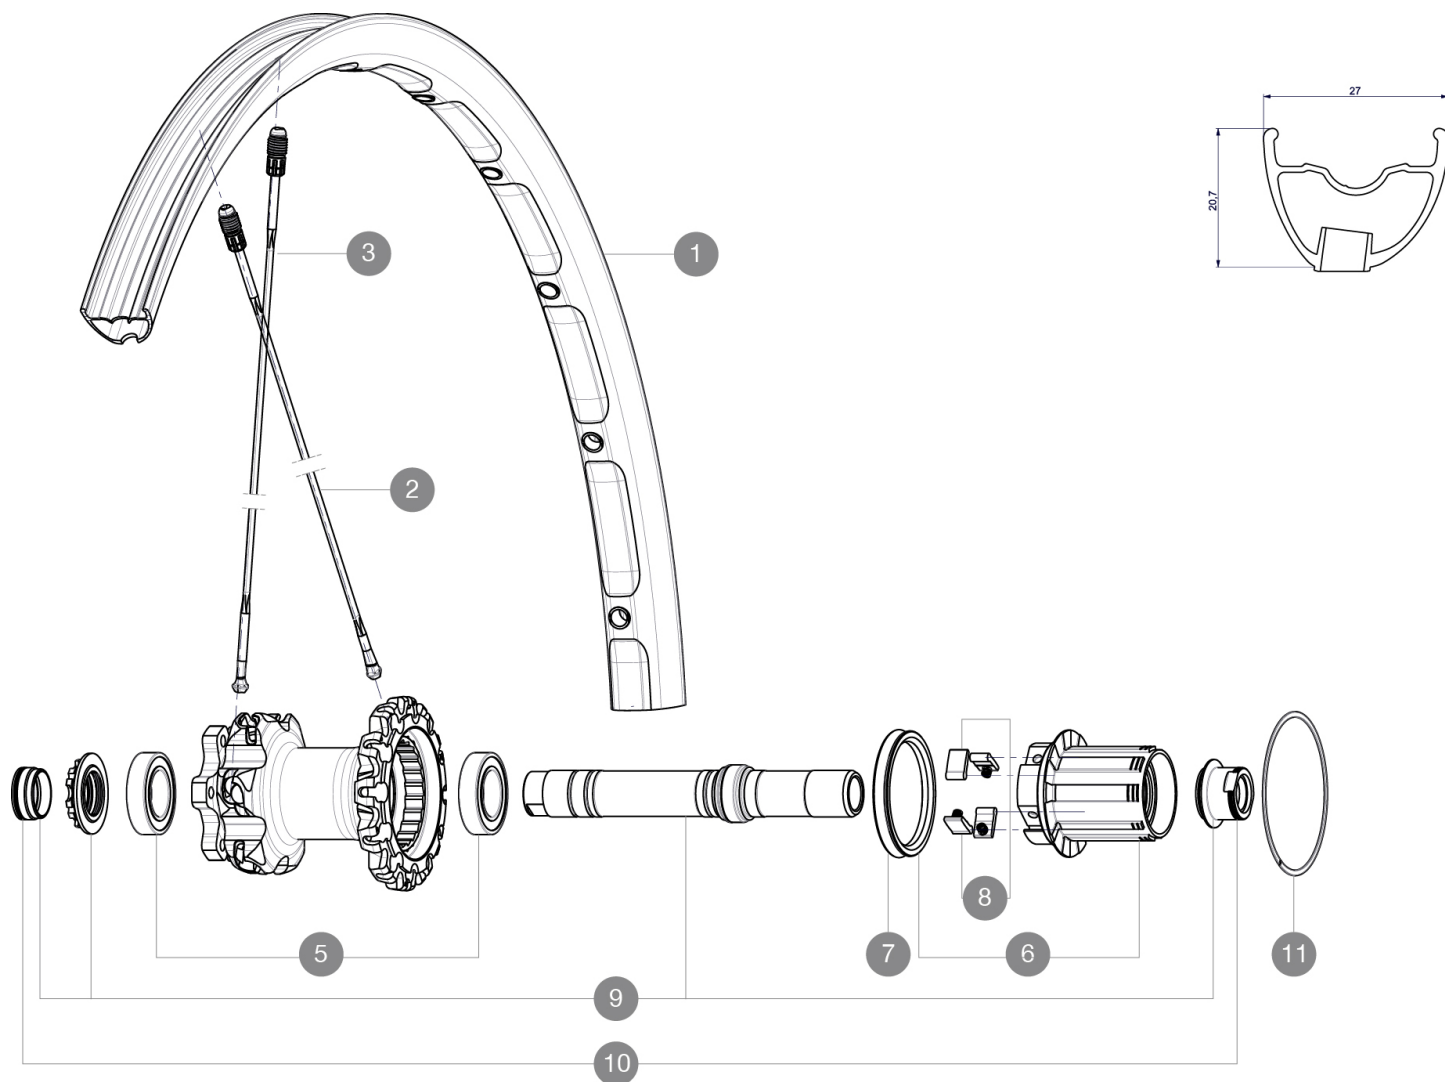

REFERENCES WHEELS

RIMS

&NBSP;:

1	V2311113	KIT REAR RIM CROSSMAX XL 2015 27,5"
---	----------	-------------------------------------

SPOKES

2	36675101	"KIT 10 DS XMAX SLR/END/PRO/DEEMAX PRO 27,5"" SPK 251,5mm"
3	36674901	KIT 12 FT XMAX END/FT-NDS DEEMAX PRO 27,5" ALU SPK 275mm

HUB SHELLS

5	M40076	HUB BEARINGS 17x30x7 6903 x 2
6	35126001	ITS-4 FREEWHEEL BODY + SEAL 2013 (NO PAWLS)
7	99610701	ITS-4 FREEWHEEL SEAL
8	99610601	PAWLS KIT FOR ITS-4 (OR TS-2)
9	30870401	REAR QRM + AXLE KIT ITS4 135mm from 2012
11	30871801	ELASTIC RING 56mm diam. ITS-4 20 SPOKES

ADAPTERS

10	30872201	FRAME SUPPORT ITS-4 135mm REAR AXLE > 2012
----	----------	--

MAVIC *Crossmax XL 27.5 NT*

2

2015
REAR

Specifications

WHEEL WEIGHTS

Wheel weight