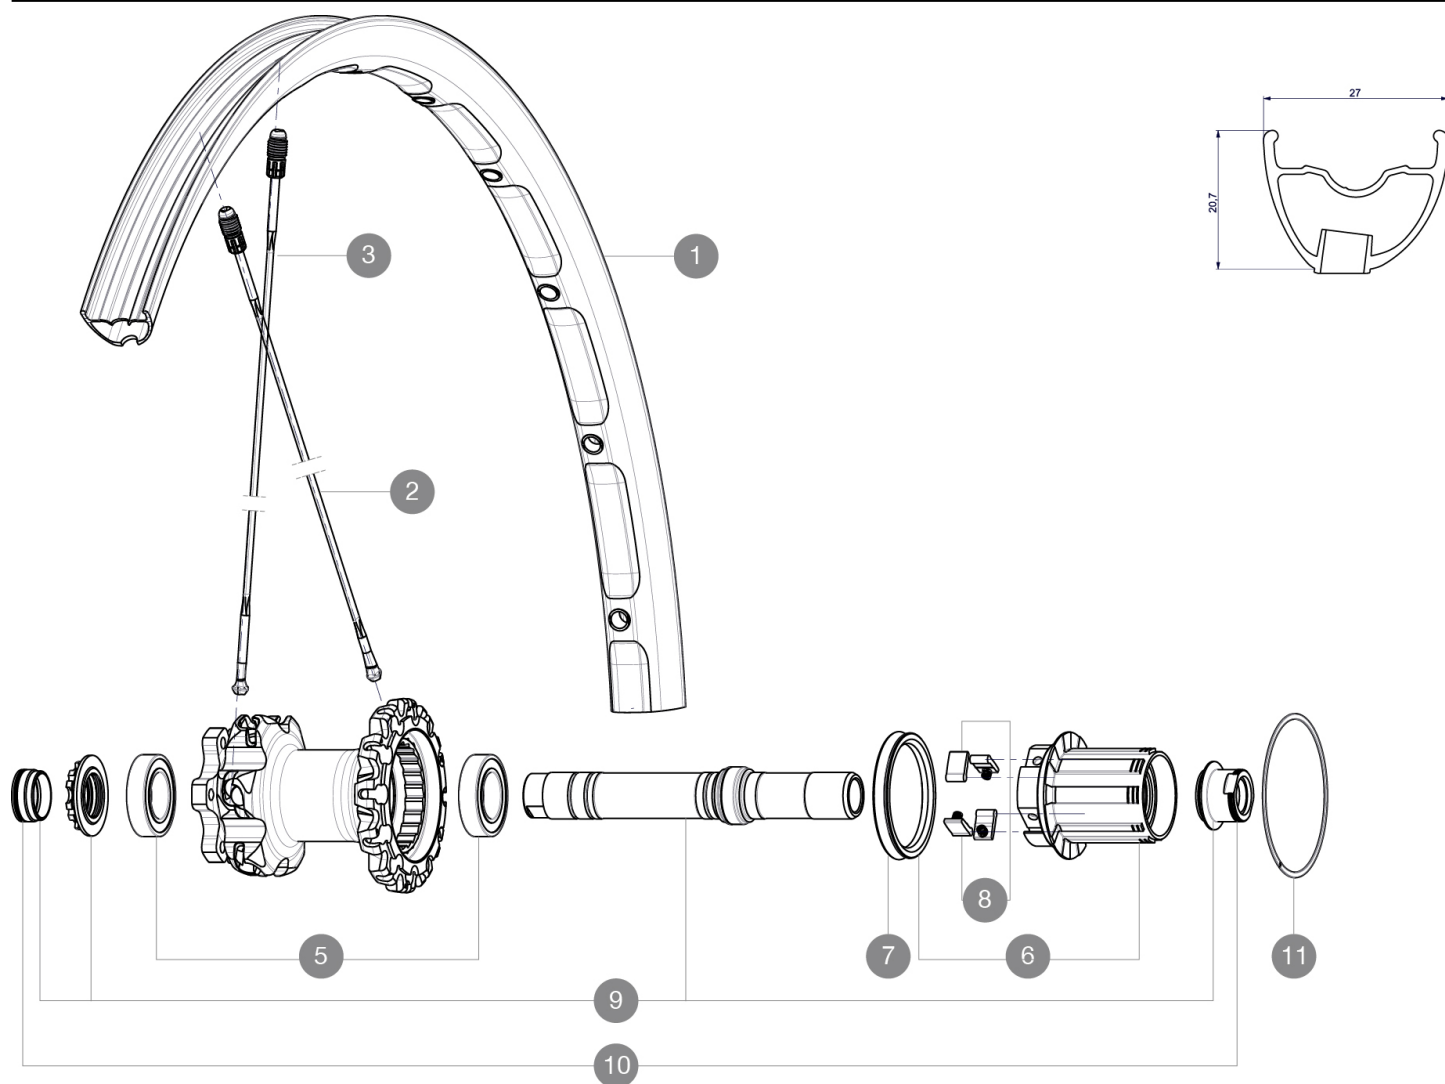

REFERENCES WHEELS

RIMS

&NBSP;:

1 V2311113 KIT REAR RIM CROSSMAX XL 2015 27,5"

SPOKES

2 36675101 "KIT 10 DS XMAX SLR/END/PRO/DEEMAX PRO 27,5"" SPK 251,5mm"
3 36674901 KIT 12 FT XMAX END/FT-NDS DEEMAX PRO 27,5" ALU SPK 275mm

HUB SHELLS

5 M40076 HUB BEARINGS 17x30x7 6903 x 2
6 35126001 ITS-4 FREEWHEEL BODY + SEAL 2013 (NO PAWLS)
7 99610701 ITS-4 FREEWHEEL SEAL
8 99610601 PAWLS KIT FOR ITS-4 (OR TS-2)
9 30870401 REAR QRM + AXLE KIT ITS4 135mm from 2012
11 30871801 ELASTIC RING 56mm diam. ITS-4 20 SPOKES

ADAPTERS

10 30872201 FRAME SUPPORT ITS-4 135mm REAR AXLE > 2012

MAVIC *Crossmax XL 27.5 NT*

2

2015
REAR

Specifications

WHEEL WEIGHTS

Wheel weight