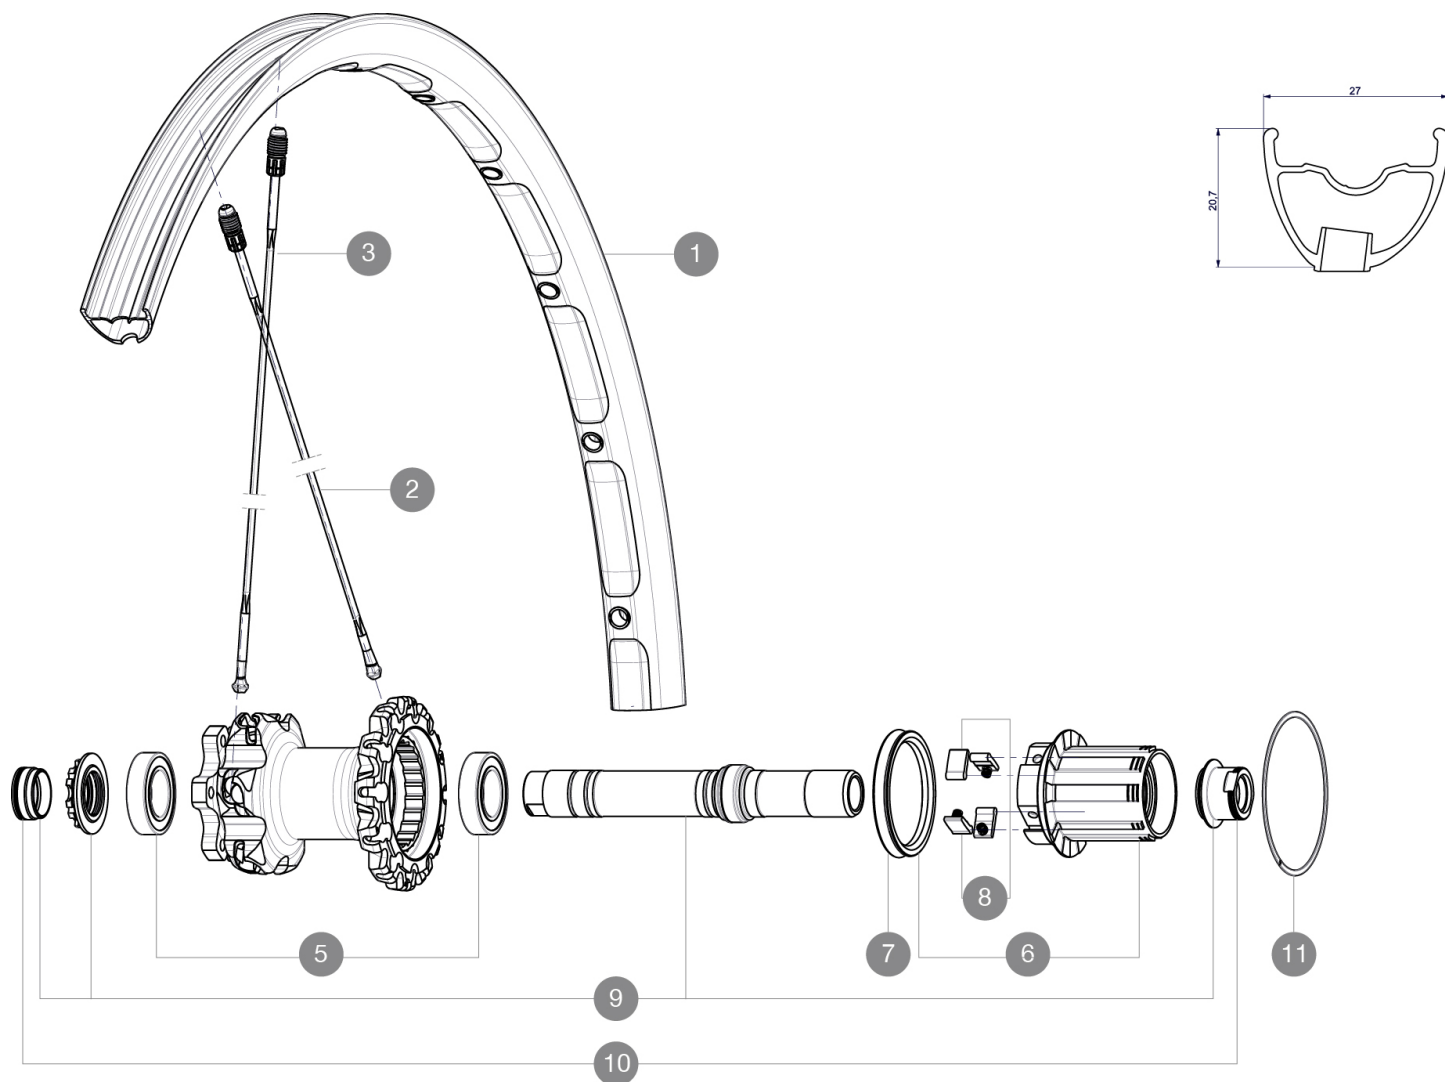

RUEDAS REFERENCIAS

RIMS

&NBSP;:

1	V2311113	KIT REAR RIM CROSSMAX XL 2015 27,5"
---	----------	-------------------------------------

SPOKES

2	36675101	"10 SPOKES DRIVE SIDE CROSSMAX SLR/ENDURO 650b/27,5"" 251,5m
3	36674901	"12 SPOKES FRONT CROSSMAX SLR/ENDURO 650b/27,5"" 274mm"

HUB SHELLS

5	M40076	HUB BEARINGS 17x30x7 6903 x 2
6	35126001	ITS-4 FREEWHEEL BODY + SEAL 2013 (WITHOUT PAWLS)
7	99610701	ITS4 SEAL
8	99610601	ITS4 PAWLS KIT
9	30870401	REAR AXLE KIT ITS4 135mm D6T/DCL 2012
11	30871801	ELASTIC RING 56mm diam.

ADAPTERS

10	30872201	FORK REST ITS-4 135mm REAR AXLE > 2012
----	----------	--

MAVIC *Crossmax XL 27.5 NT*

2
2015
REAR

Specifications

PESOS DE RUEDAS

Peso de la rueda