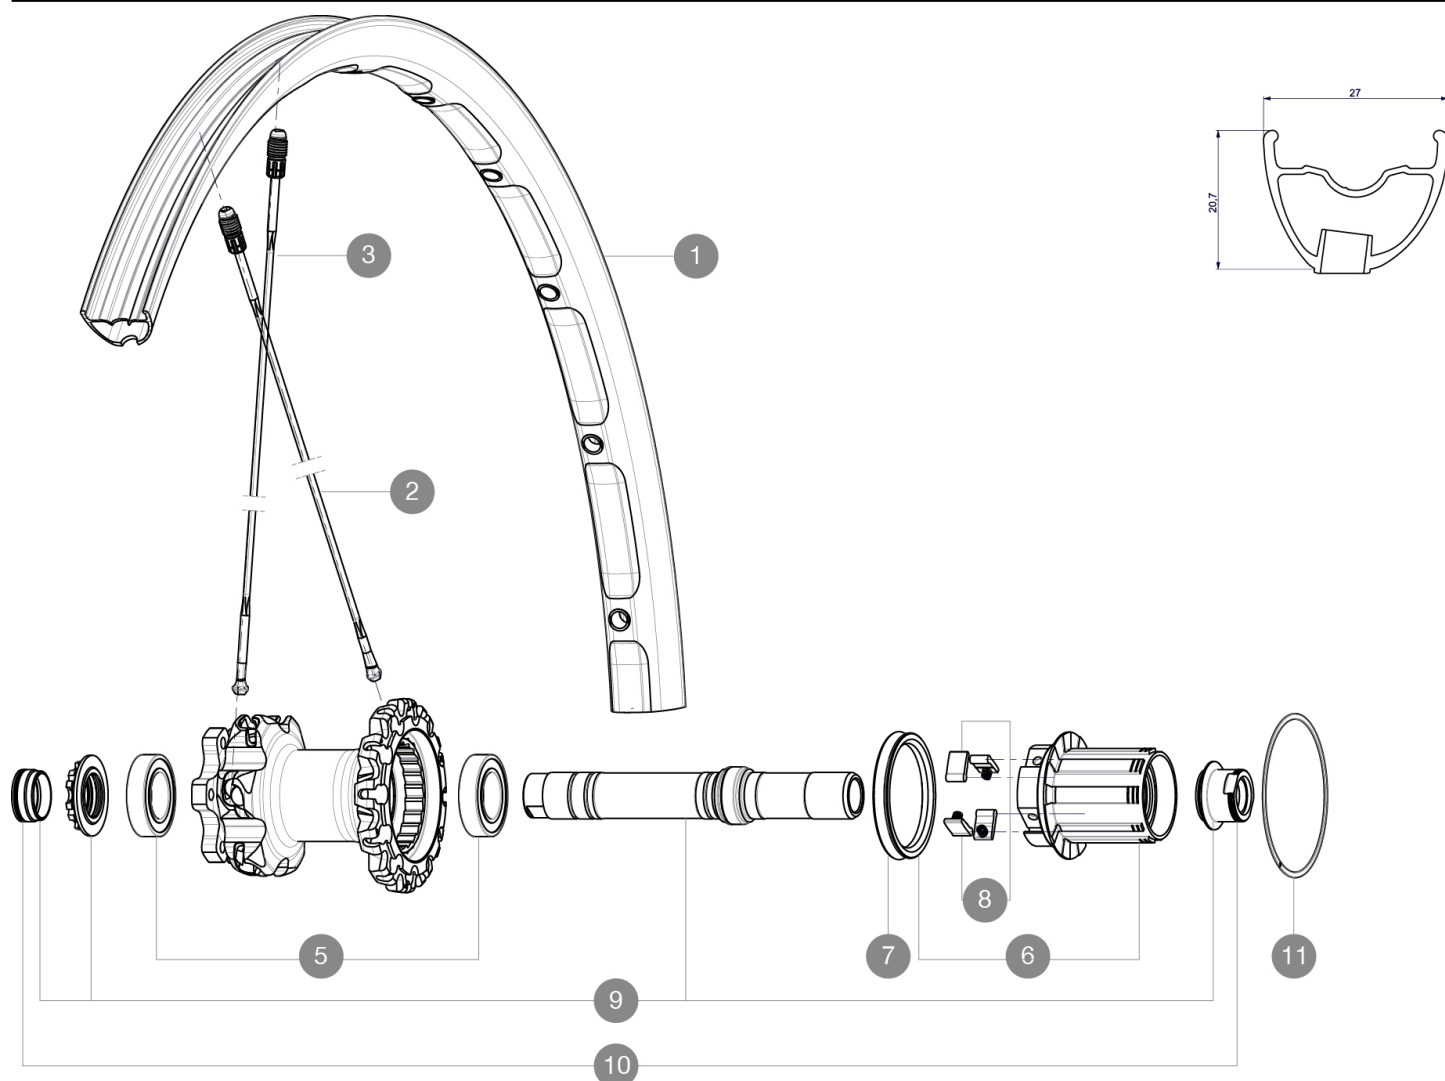

### RIMS

&NBSP;:

1	V2311113	KIT REAR RIM CROSSMAX XL 2015 27,5"
---	----------	-------------------------------------

### SPOKES

2	36675101	"10 SPOKES DRIVE SIDE CROSSMAX SLR/ENDURO 650b/27,5"" 251,5m
3	36674901	"12 SPOKES FRONT CROSSMAX SLR/ENDURO 650b/27,5"" 274mm"

### HUB SHELLS

5	M40076	HUB BEARINGS 17x30x7 6903 x 2
6	35126001	ITS-4 FREEWHEEL BODY + SEAL 2013 (WITHOUT PAWLS)
7	99610701	ITS4 SEAL
8	99610601	ITS4 PAWLS KIT
9	30870401	REAR AXLE KIT ITS4 135mm D6T/DCL 2012
11	30871801	ELASTIC RING 56mm diam.

# **MAVIC** *Crossmax XL 27.5 NT*