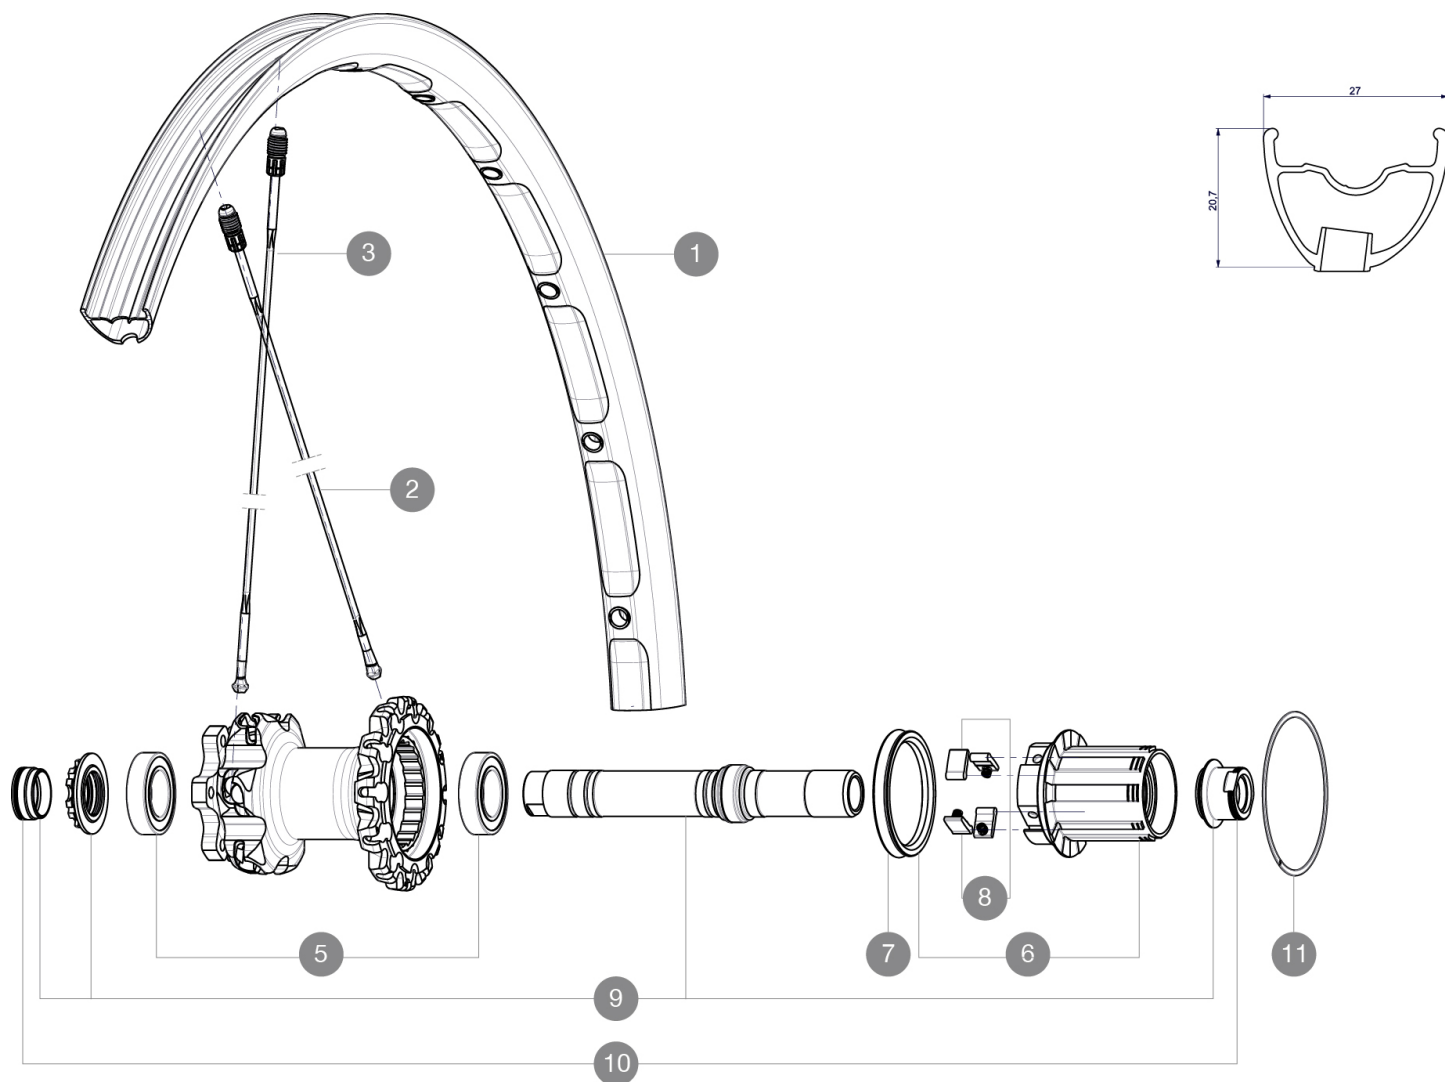

REFERENZE RUOTE

RIMS

&NBSP;:

1	V2311113	KIT REAR RIM CROSSMAX XL 2015 27,5"
---	----------	-------------------------------------

SPOKES

2	36675101	"10 SPOKES DRIVE SIDE CROSSMAX SLR/ENDURO 650b/27,5"" 251,5m
3	36674901	"12 SPOKES FRONT CROSSMAX SLR/ENDURO 650b/27,5"" 274mm"

HUB SHELLS

5	M40076	HUB BEARINGS 17x30x7 6903 x 2
6	35126001	ITS-4 FREEWHEEL BODY + SEAL 2013 (WITHOUT PAWLS)
7	99610701	ITS4 SEAL
8	99610601	ITS4 PAWLS KIT
9	30870401	REAR AXLE KIT ITS4 135mm D6T/DCL 2012
11	30871801	ELASTIC RING 56mm diam.

ADAPTERS

10	30872201	FORK REST ITS-4 135mm REAR AXLE > 2012
----	----------	--

MAVIC *Crossmax XL 27.5 NT*

Specifications

PESI RUOTE

Peso della ruota