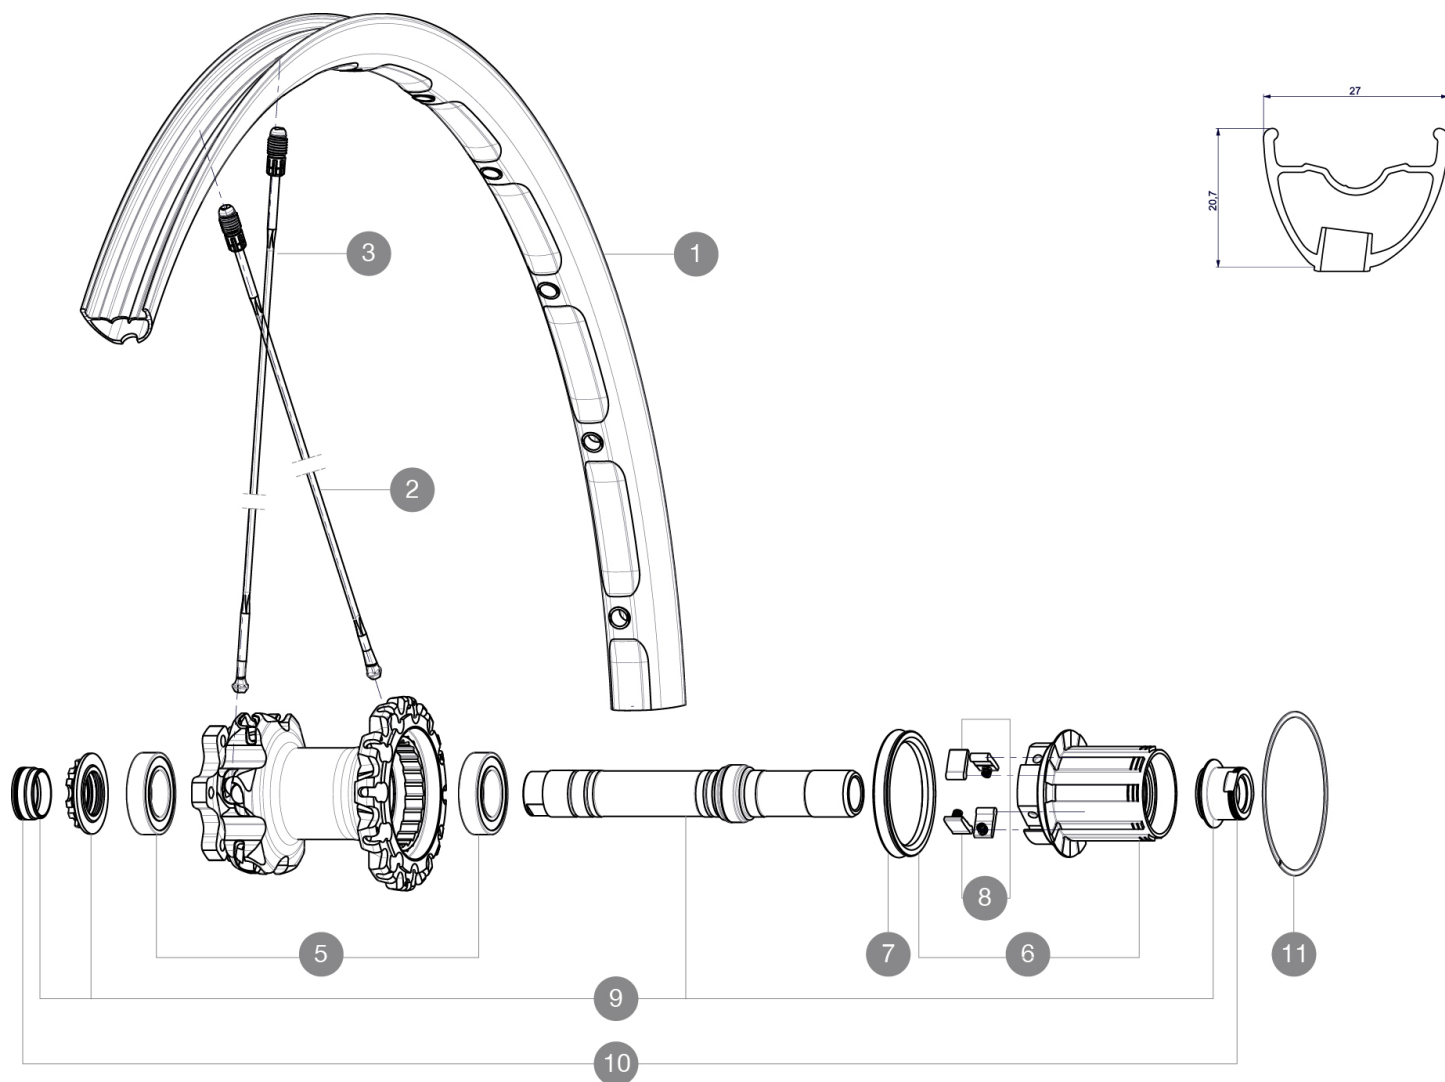

REFERENZE RUOTE

RIMS

&NBSP;:

1 V2311113 KIT REAR RIM CROSSMAX XL 2015 27,5"

SPOKES

2 36675101 "10 SPOKES DRIVE SIDE CROSSMAX SLR/ENDURO 650b/27,5"" 251,5m
3 36674901 "12 SPOKES FRONT CROSSMAX SLR/ENDURO 650b/27,5"" 274mm"

HUB SHELLS

5 M40076 HUB BEARINGS 17x30x7 6903 x 2
6 35126001 ITS-4 FREEWHEEL BODY + SEAL 2013 (WITHOUT PAWLS)
7 99610701 ITS4 SEAL
8 99610601 ITS4 PAWLS KIT
9 30870401 REAR AXLE KIT ITS4 135mm D6T/DCL 2012
11 30871801 ELASTIC RING 56mm diam.

ADAPTERS

10 30872201 FORK REST ITS-4 135mm REAR AXLE > 2012

MAVIC *Crossmax XL 27.5 NT*

2

2015

REAR

Specifications

PESI RUOTE

Peso della ruota