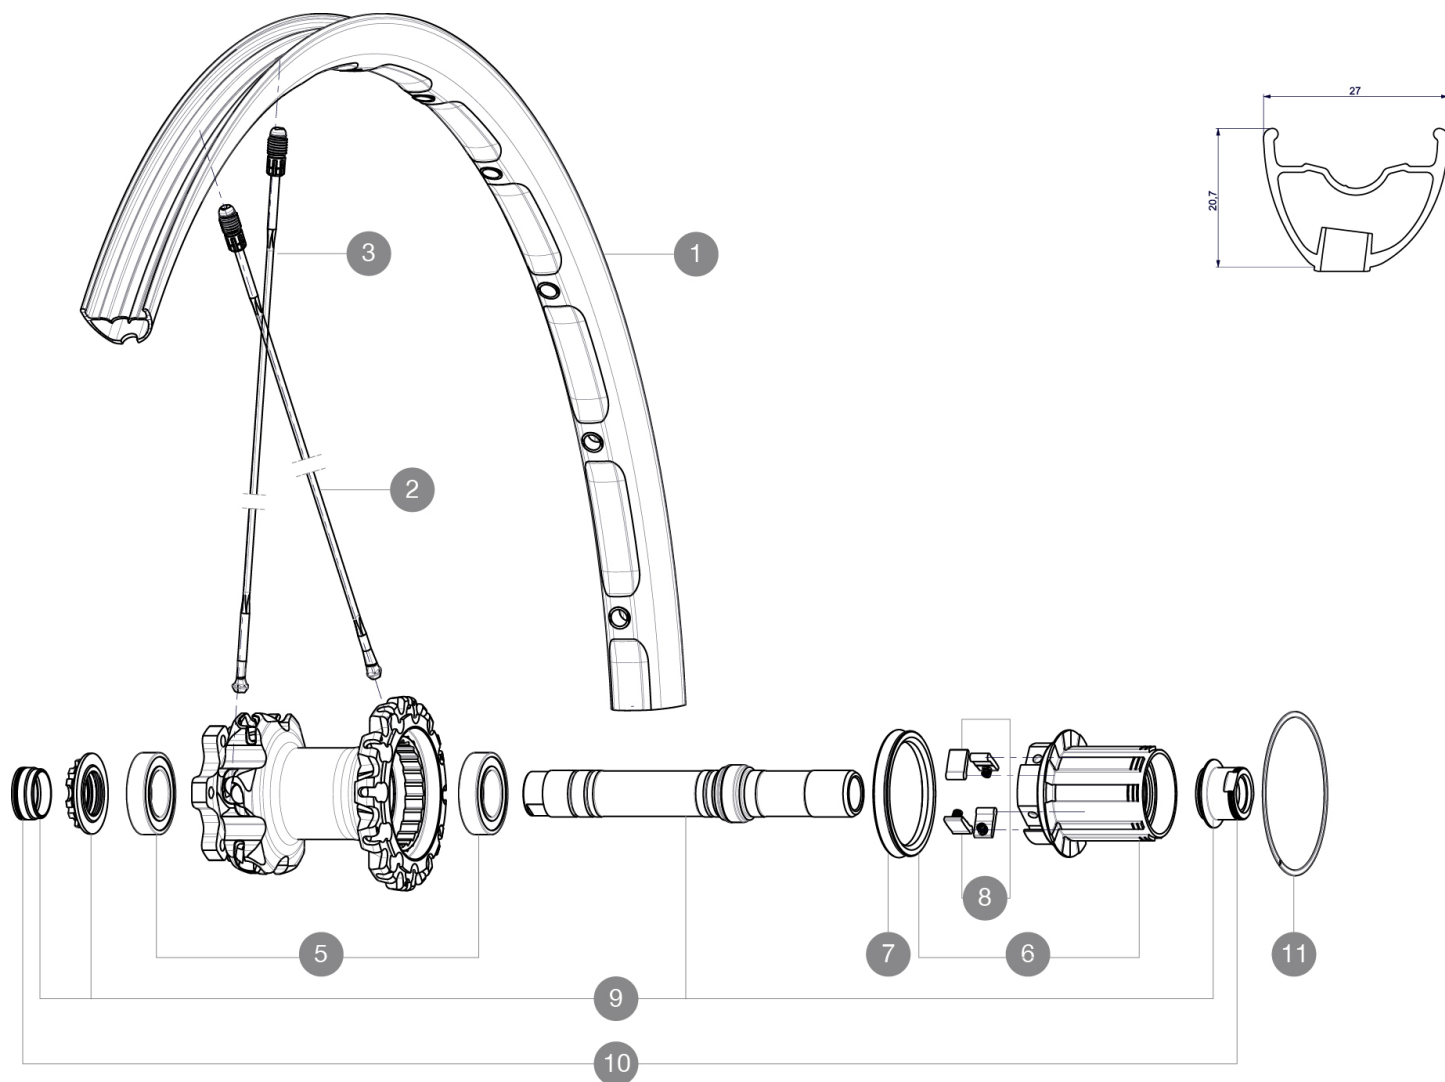

REFERENZE RUOTE

RIMS

&NBSP;:

1 V2311113 KIT REAR RIM CROSSMAX XL 2015 27,5"

SPOKES

2 36675101 "10 SPOKES DRIVE SIDE CROSSMAX SLR/ENDURO 650b/27,5"" 251,5m
3 36674901 "12 SPOKES FRONT CROSSMAX SLR/ENDURO 650b/27,5"" 274mm"

HUB SHELLS

5 M40076 HUB BEARINGS 17x30x7 6903 x 2
6 35126001 ITS-4 FREEWHEEL BODY + SEAL 2013 (WITHOUT PAWLS)
7 99610701 ITS4 SEAL
8 99610601 ITS4 PAWLS KIT
9 30870401 REAR AXLE KIT ITS4 135mm D6T/DCL 2012
11 30871801 ELASTIC RING 56mm diam.

ADAPTERS

10 30872201 FORK REST ITS-4 135mm REAR AXLE > 2012

MAVIC *Crossmax XL 27.5 NT*

2

2015
REAR

Specifications

PESI RUOTE

Peso della ruota