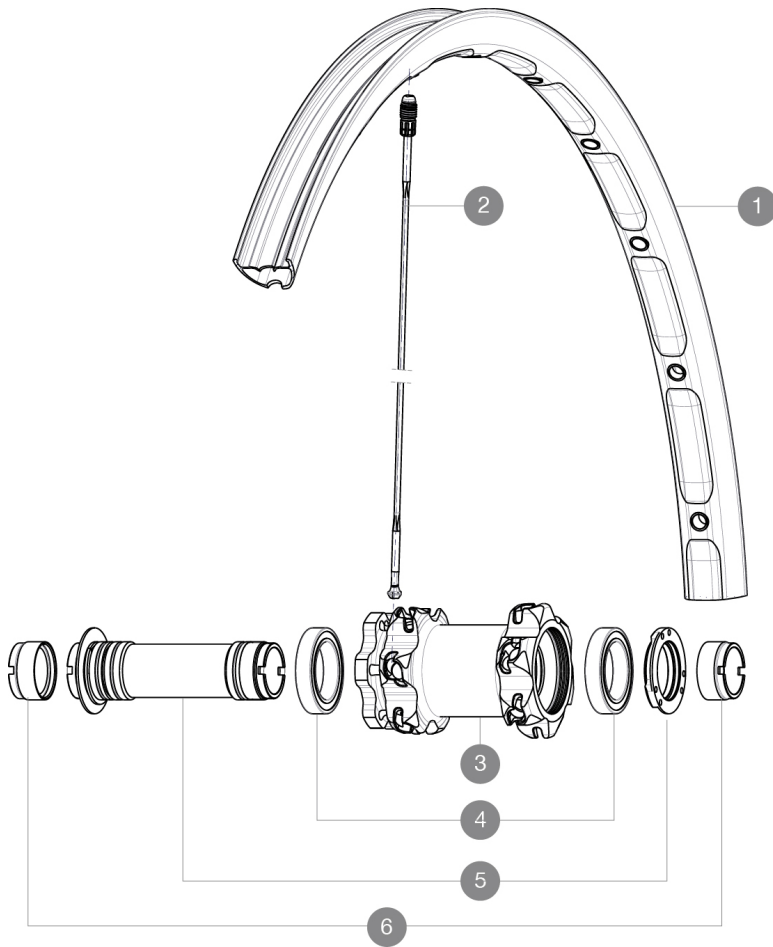

## REFERENZEN RÄDER

### RIMS

VENTILLOCH Å (MM): 6,5 :

1 V2310710 KIT FRONT RIM CROSSMAX XL 2015 26"

### SPOKES

2 36646801 12 SPOKES FRONT CROSSMAX ENDURO 261,5mm

### HUB SHELLS

4 M40179 FRONT BEARING 25x37x7 20mm AXLE

5 30870501 FRONT AXLE 20mm CROSSMAX ST/SX + DEEMAX ULTI 2012