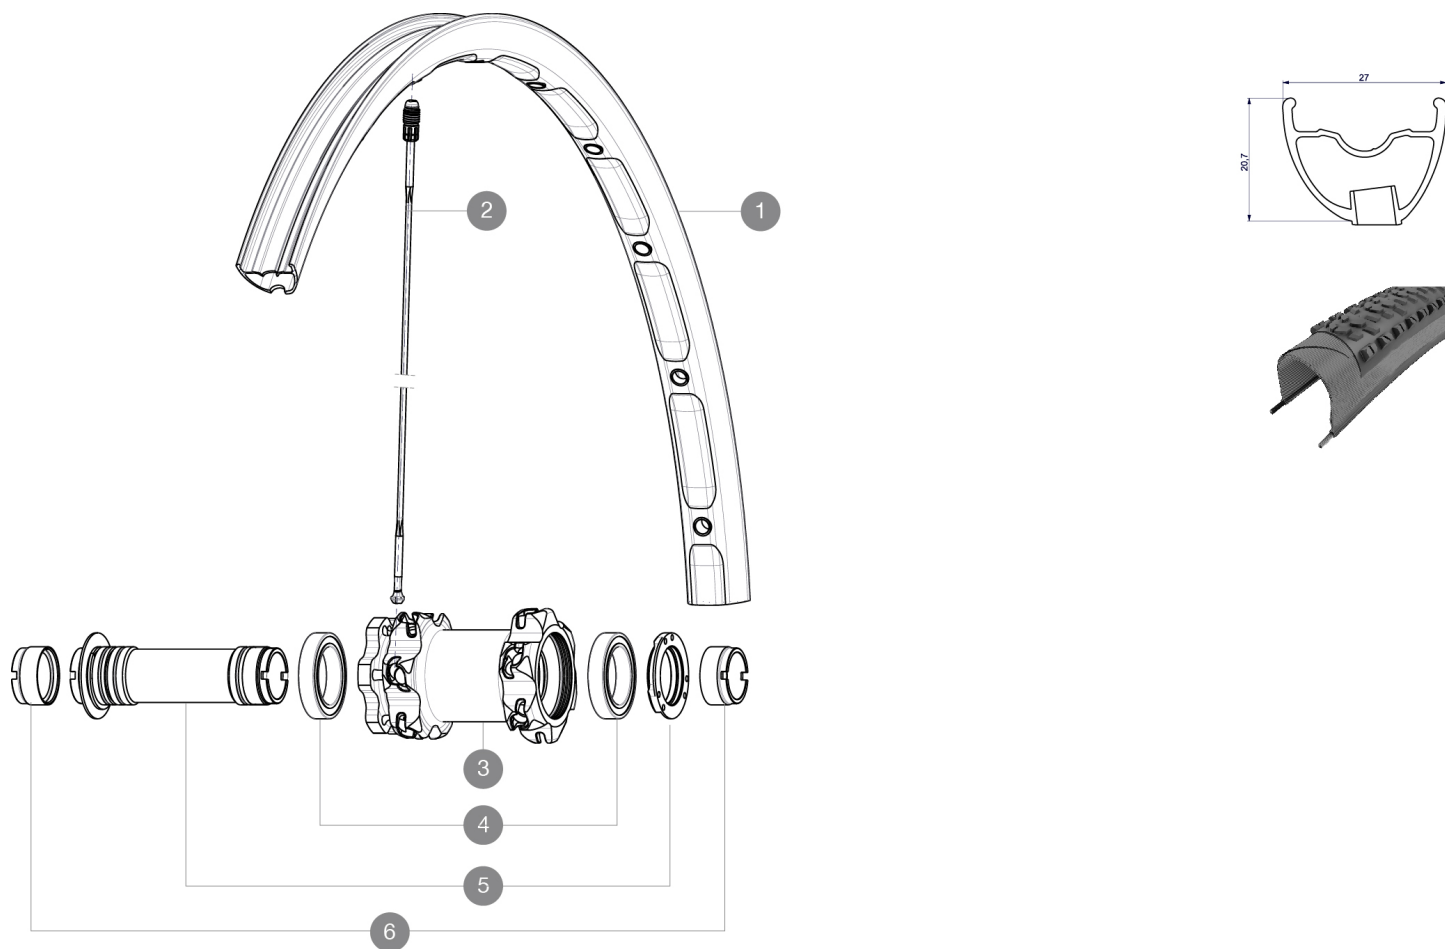

REFERENZEN RÄDER

RIMS

VENTILLOCH \bar{A} (MM): 6,5 :

1 V2310710 KIT FRONT RIM CROSSMAX XL 2015 26"

SPOKES

2 36646801 12 SPOKES FRONT CROSSMAX ENDURO 261,5mm

HUB SHELLS

4 M40179 FRT HUB BEARING KIT 20mm AXLE
5 30870501 FRONT AXLE 20mm CROSSMAX ST/SX + DEEMAX ULTI 2012

ADAPTERS

6 12982901 20mm adapter for Crossmax ST/SX (front wheel)

MAVIC *Crossmax XL 26 NT*

Specifications

RADGEWICHTE

Radgewicht