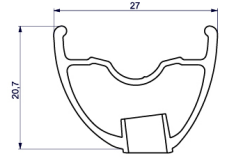

### RIMS

VENTILLOCH Å (MM): 6,5 :

1 V2310710 KIT FRONT RIM CROSSMAX XL 2015 26"

### SPOKES

2 36646801 12 SPOKES FRONT CROSSMAX ENDURO 261,5mm

### HUB SHELLS

4 M40179 FRONT BEARING 25x37x7 20mm AXLE

5 30870501 FRONT AXLE 20mm CROSSMAX ST/SX + DEEMAX ULTI 2012

### **RADGEWICHTE**

Radgewicht