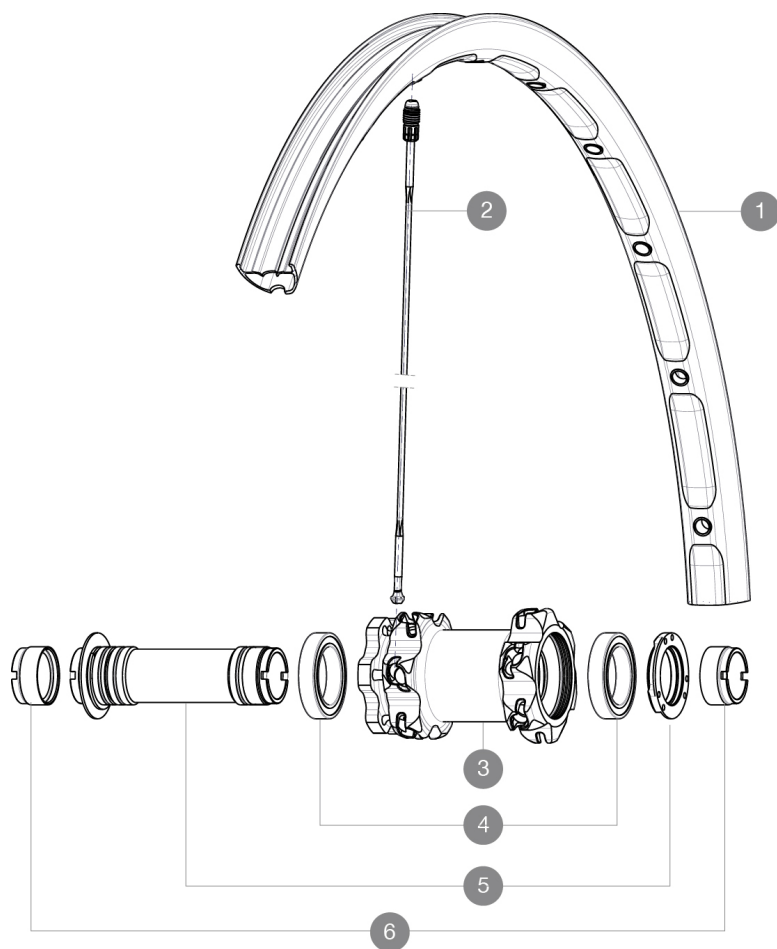

REFERENZEN RÄDER

RIMS

VENTILLOCH Å (MM): 6,5 :

1 V2310710 KIT FRONT RIM CROSSMAX XL 2015 26"

SPOKES

2 36646801 12 SPOKES FRONT CROSSMAX ENDURO 261,5mm

HUB SHELLS

4 M40179 FRT HUB BEARING KIT 20mm AXLE
5 30870501 FRONT AXLE 20mm CROSSMAX ST/SX + DEEMAX ULTI 2012

ADAPTERS

6 12982901 20mm adapter for Crossmax ST/SX (front wheel)

MAVIC *Crossmax XL 26 NT*

Specifications

RADGEWICHTE

Radgewicht