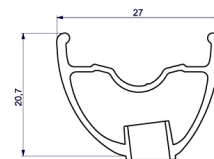

REFERENZEN RÄDER

RIMS

VENTILLOCH Å (MM): 6,5 :

1 V2310710 KIT FRONT RIM CROSSMAX XL 2015 26"

SPOKES

2 36646801 12 SPOKES FRONT CROSSMAX ENDURO 261,5mm

HUB SHELLS

4 M40179 FRT HUB BEARING KIT 20mm AXLE
5 30870501 FRONT AXLE 20mm CROSSMAX ST/SX + DEEMAX ULTI 2012

ADAPTERS

6 12982901 20mm adapter for Crossmax ST/SX (front wheel)

MAVIC *Crossmax XL 26 NT*

Specifications

RADGEWICHTE

Radgewicht