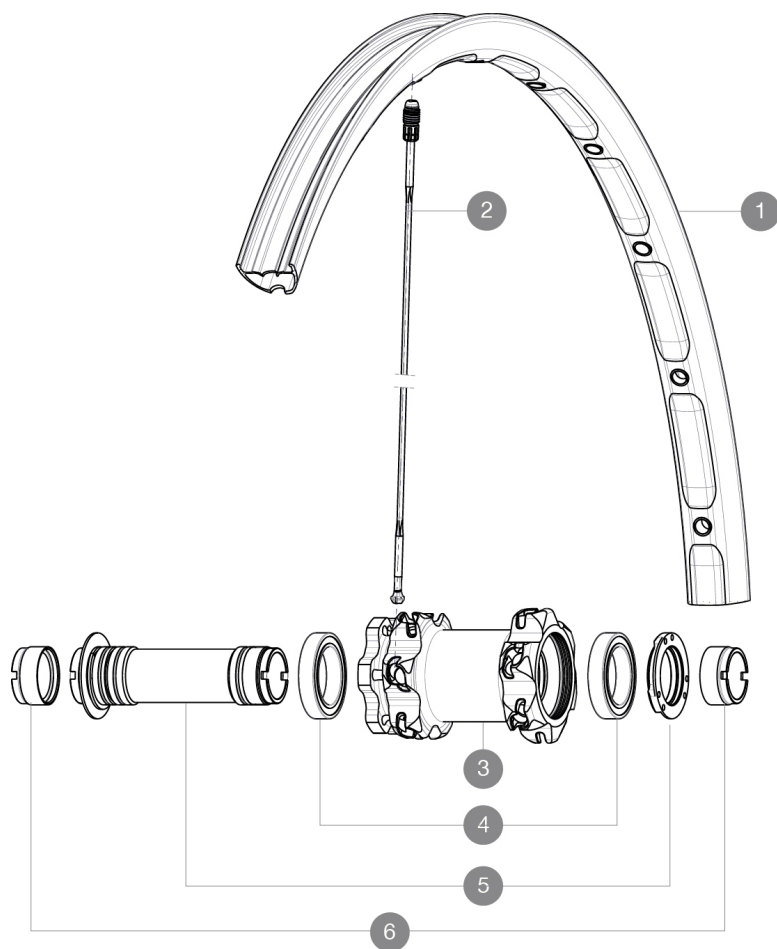

REFERENZEN RÄDER

RIMS

VENTILLOCH \bar{A} (MM): 6,5 :

1 V2310710 KIT FRONT RIM CROSSMAX XL 2015 26"

SPOKES

2 36646801 12 SPOKES FRONT CROSSMAX ENDURO 261,5mm

HUB SHELLS

4 M40179 FRONT BEARING 25x37x7 20mm AXLE

5 30870501 FRONT AXLE 20mm CROSSMAX ST/SX + DEEMAX ULTI 2012

ADAPTERS

6 12982901 20mm adapter for Crossmax ST/SX (front wheel)

MAVIC *Crossmax XL 26 NT*

Specifications

RADGEWICHTE

Radgewicht