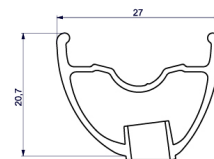

REFERENZEN RÄDER

RIMS

VENTILLOCH \bar{A} (MM): 6,5 :

1 V2310710 KIT FRONT RIM CROSSMAX XL 2015 26"

SPOKES

2 36646801 12 SPOKES FRONT CROSSMAX ENDURO 261,5mm

HUB SHELLS

4 M40179 FRONT BEARING 25x37x7 20mm AXLE

5 30870501 FRONT AXLE 20mm CROSSMAX ST/SX + DEEMAX ULTI 2012

ADAPTERS

6 12982901 20mm adapter for Crossmax ST/SX (front wheel)

MAVIC *Crossmax XL 26 NT*

Specifications

RADGEWICHTE

Radgewicht