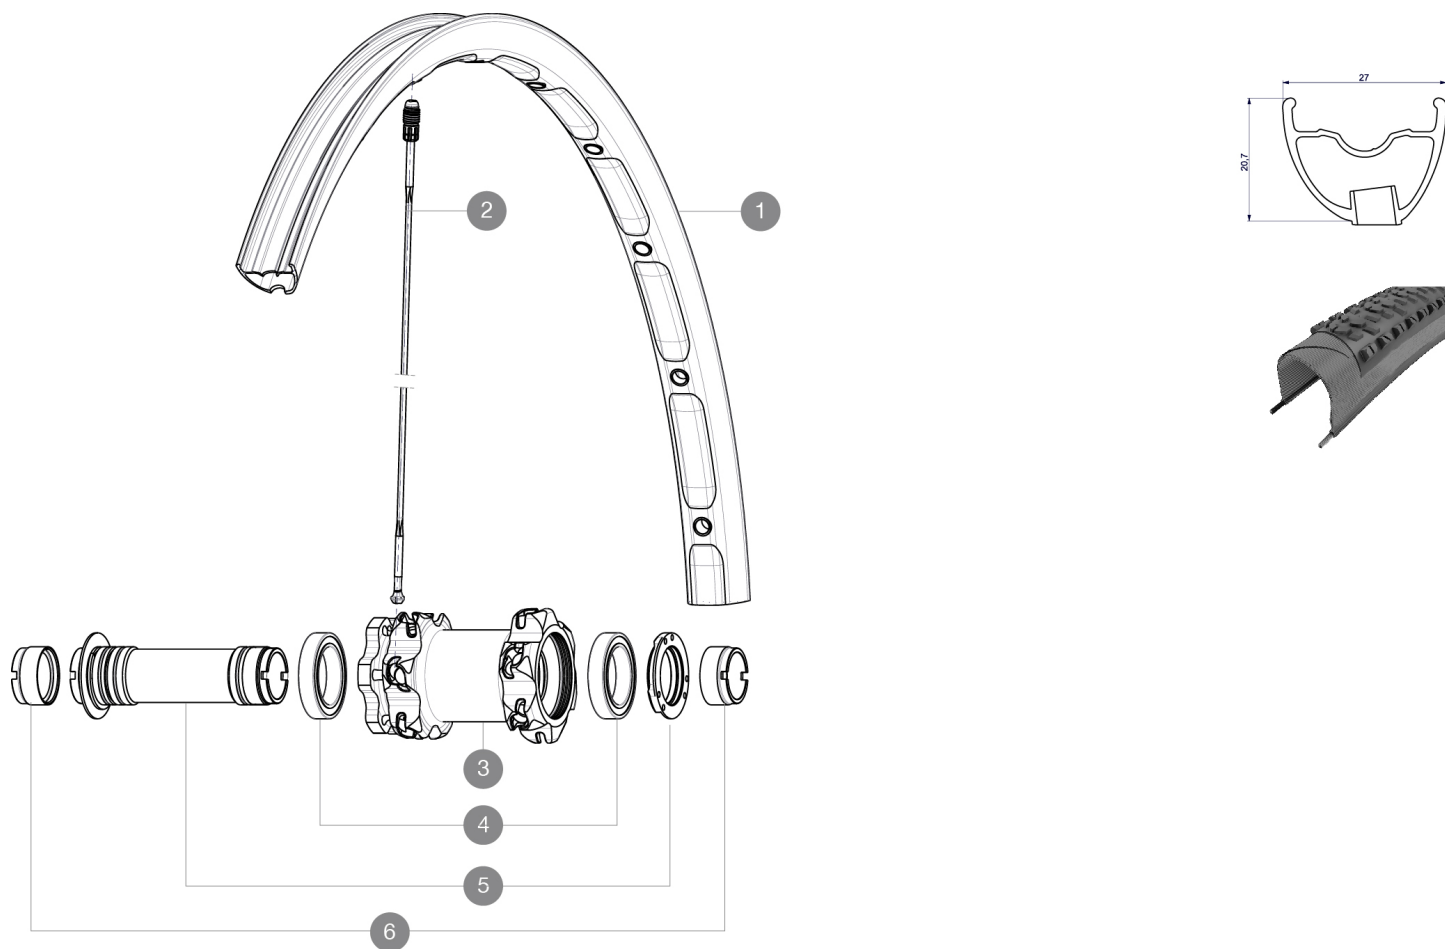

REFERENZEN RÄDER

RIMS

VENTILLOCH Å (MM): 6,5 :

1 V2310710 KIT FRONT RIM CROSSMAX XL 2015 26"

SPOKES

2 36646801 12 SPOKES FRONT CROSSMAX ENDURO 261,5mm

HUB SHELLS

4 M40179 FRONT BEARING 25x37x7 20mm AXLE
5 30870501 FRONT AXLE 20mm CROSSMAX ST/SX + DEEMAX ULTI 2012

ADAPTERS

6 12982901 20mm adapter for Crossmax ST/SX (front wheel)

MAVIC *Crossmax XL 26 NT*

Specifications

RADGEWICHTE

Radgewicht