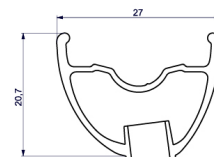

### RIMS

VENTILLOCH  $\bar{A}$  (MM): 6,5 :

1 V2310710 KIT FRONT RIM CROSSMAX XL 2015 26"

### SPOKES

2 36646801 12 SPOKES FRONT CROSSMAX ENDURO 261,5mm

### HUB SHELLS

4 M40179 FRONT BEARING 25x37x7 20mm AXLE

5 30870501 FRONT AXLE 20mm CROSSMAX ST/SX + DEEMAX ULTI 2012