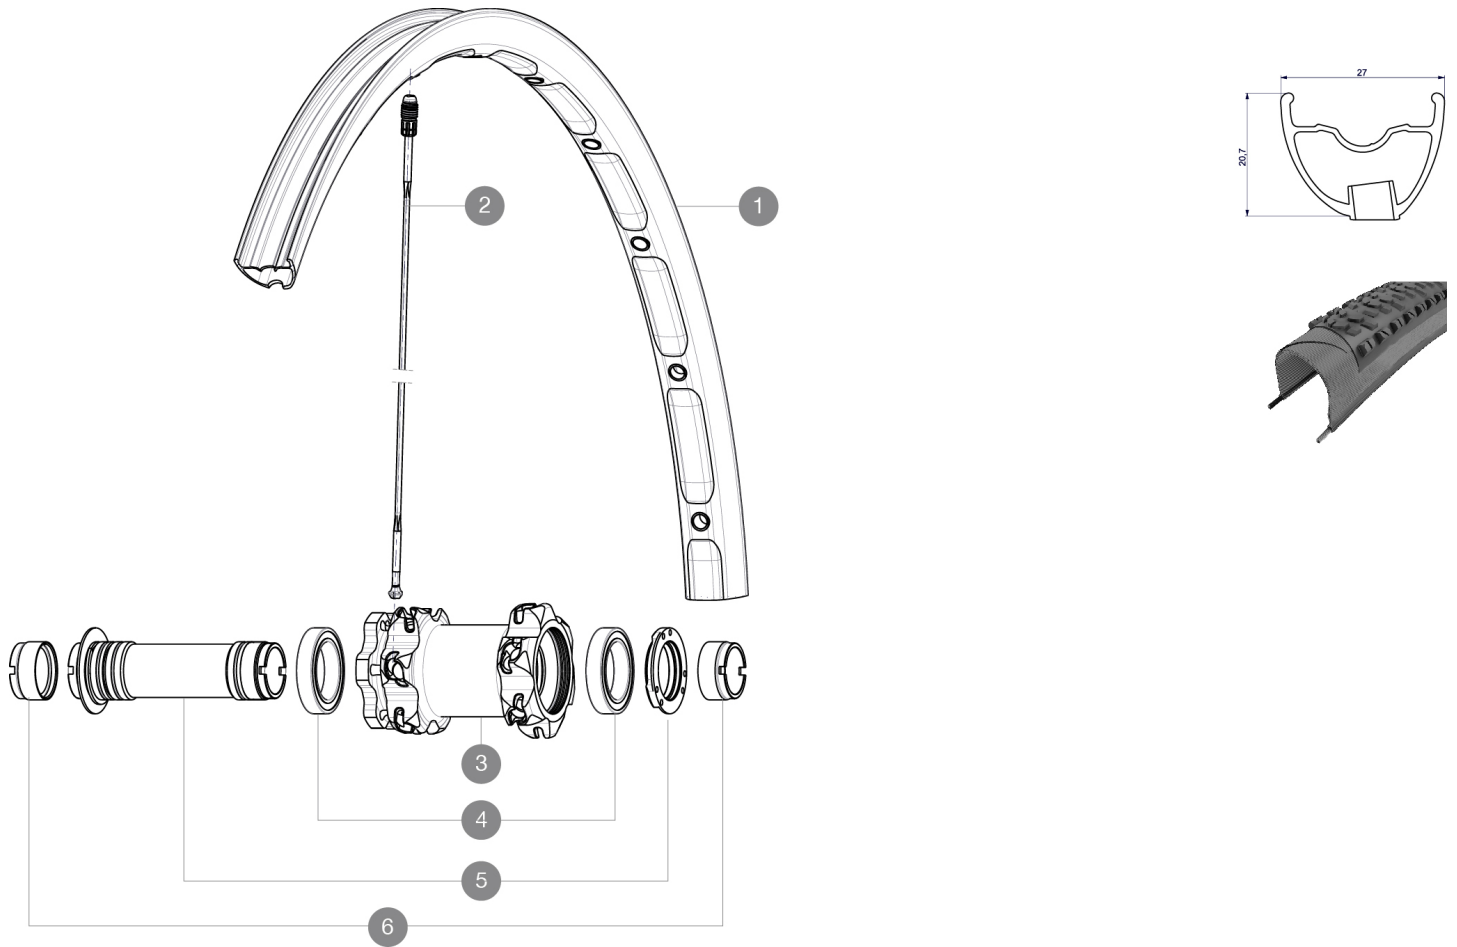

### RIMS

VENTILLOCH Å<sup>2</sup> (MM): 6,5 :

1 V2310710 KIT FRONT RIM CROSSMAX XL 2015 26"

### SPOKES

2 36646801 12 SPOKES FRONT CROSSMAX ENDURO 261,5mm

### ADAPTERS

6 12982901 20mm adapter for Crossmax ST/SX (front wheel)

### **RADGEWICHTE**

Radgewicht