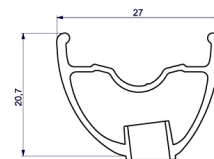

### RIMS

VENTILLOCH  $\bar{A}$  (MM): 6,5 :

1 V2310710 KIT FRONT RIM CROSSMAX XL 2015 26"

### SPOKES

2 36646801 12 SPOKES FRONT CROSSMAX ENDURO 261,5mm

### HUB SHELLS

4 M40179 FRONT BEARING 25x37x7 20mm AXLE

5 30870501 FRONT AXLE 20mm CROSSMAX ST/SX + DEEMAX ULTI 2012