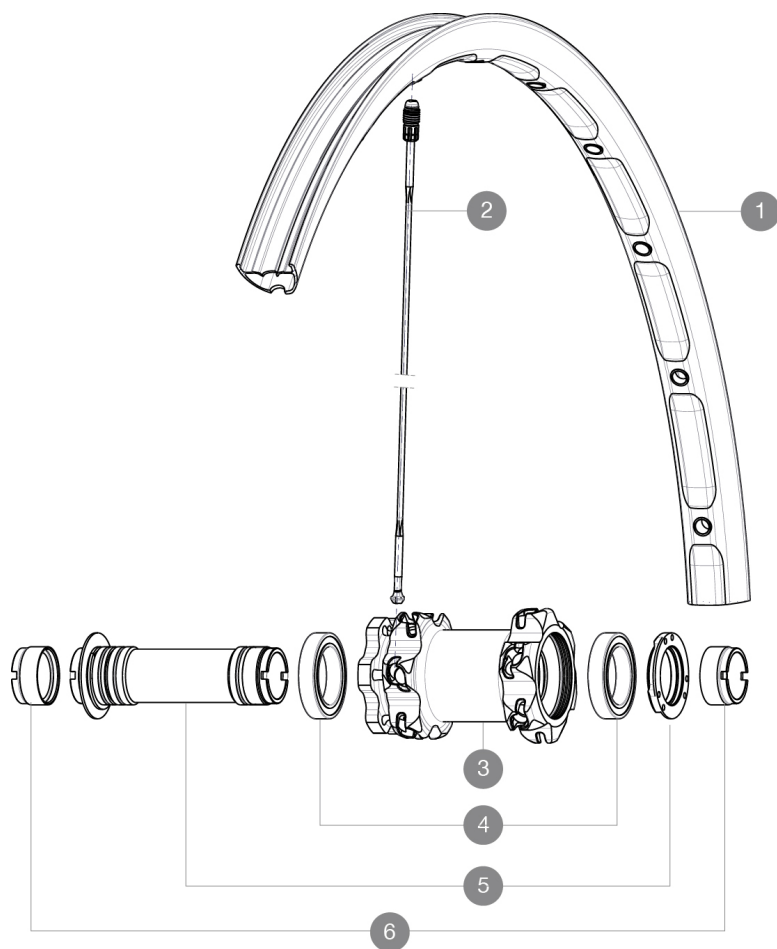

## REFERENZEN RÄDER

### RIMS

VENTILLOCH  $\bar{A}$  (MM): 6,5 :

1 V2310710 KIT FRONT RIM CROSSMAX XL 2015 26"

### SPOKES

2 36646801 12 SPOKES FRONT CROSSMAX ENDURO 261,5mm

### HUB SHELLS

4 M40179 FRONT BEARING 25x37x7 20mm AXLE

5 30870501 FRONT AXLE 20mm CROSSMAX ST/SX + DEEMAX ULTI 2012