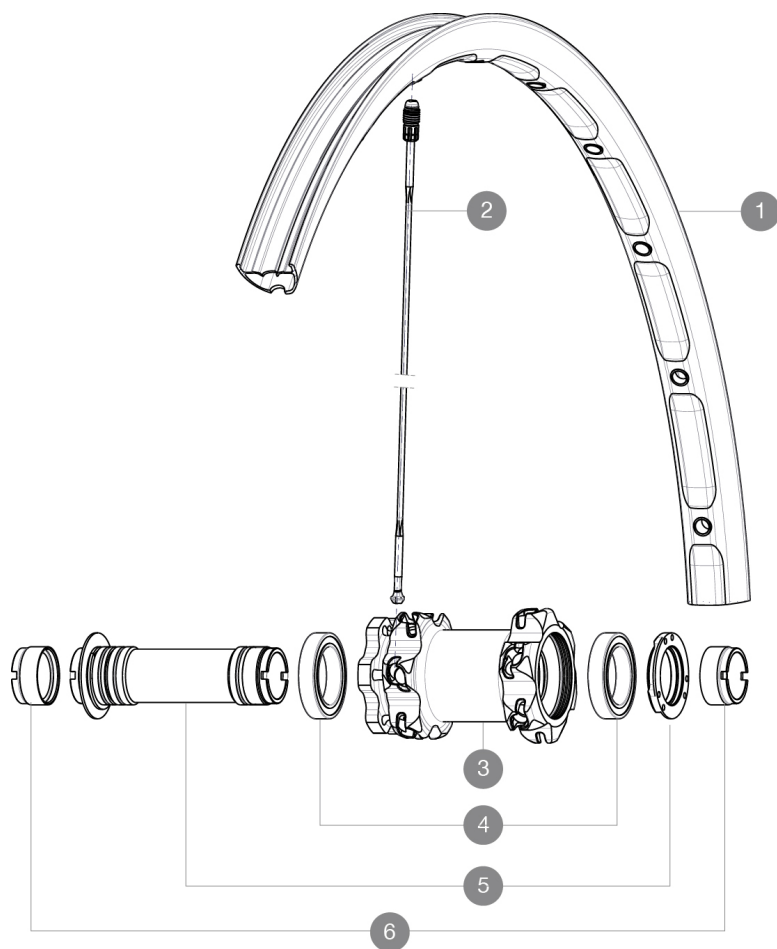

## REFERENZEN RÄDER

### RIMS

VENTILLOCH  $\bar{A}$  (MM): 6,5 :

1 V2310710 KIT FRONT RIM CROSSMAX XL 2015 26"

### SPOKES

2 36646801 12 SPOKES FRONT CROSSMAX ENDURO 261,5mm

### HUB SHELLS

4 M40179 FRONT BEARING 25x37x7 20mm AXLE  
5 30870501 FRONT AXLE 20mm CROSSMAX ST/SX + DEEMAX ULTI 2012