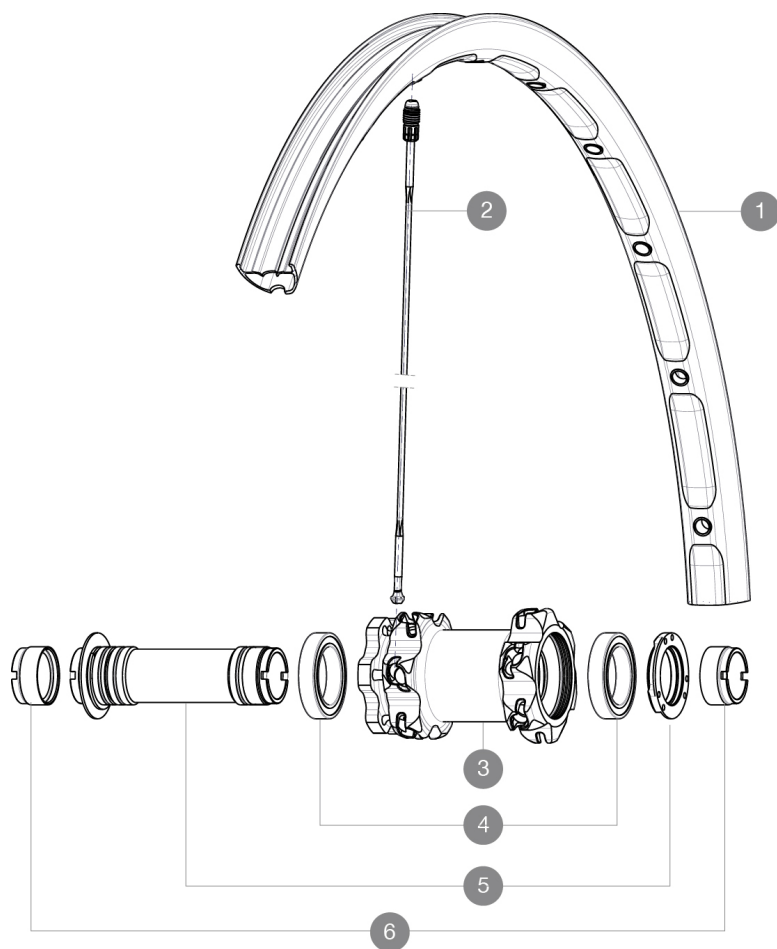

## REFERENZEN RÄDER

### RIMS

VENTILLOCH  $\bar{A}$  (MM): 6,5 :

1 V2310710 KIT FRONT RIM CROSSMAX XL 2015 26"

### SPOKES

2 36646801 12 SPOKES FRONT CROSSMAX ENDURO 261,5mm

### ADAPTERS

6 12982901 20mm adapter for Crossmax ST/SX (front wheel)