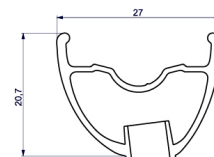

REFERENZEN RÄDER

RIMS

VENTILLOCH \bar{A} (MM): 6,5 :

1 V2310710 KIT FRONT RIM CROSSMAX XL 2015 26"

SPOKES

2 36646801 12 SPOKES FRONT CROSSMAX ENDURO 261,5mm

HUB SHELLS

4 M40179 FRONT BEARING 25x37x7 20mm AXLE
5 30870501 FRONT AXLE 20mm CROSSMAX ST/SX + DEEMAX ULTI 2012

ADAPTERS

6 12982901 20mm adapter for Crossmax ST/SX (front wheel)

MAVIC *Crossmax XL 26 NT*

Specifications

RADGEWICHTE

Radgewicht