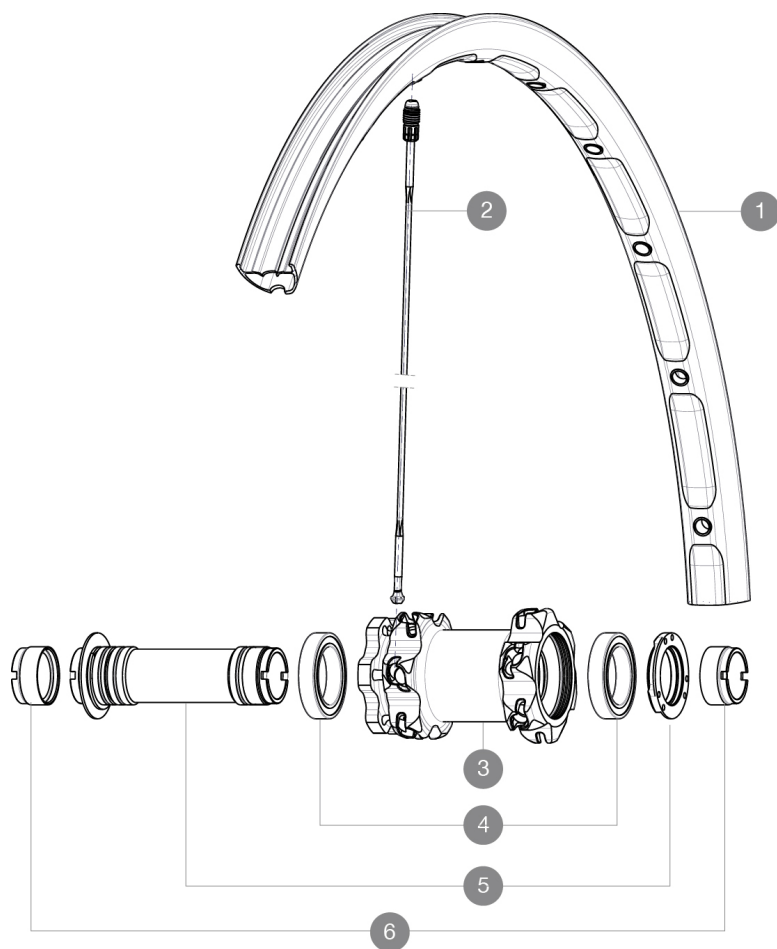

REFERENZEN RÄDER

RIMS

VENTILLOCH \bar{A} (MM): 6,5 :

1 V2310710 KIT FRONT RIM CROSSMAX XL 2015 26"

SPOKES

2 36646801 12 SPOKES FRONT CROSSMAX ENDURO 261,5mm

HUB SHELLS

4 M40179 FRONT BEARING 25x37x7 20mm AXLE
5 30870501 FRONT AXLE 20mm CROSSMAX ST/SX + DEEMAX ULTI 2012

ADAPTERS

6 12982901 20mm adapter for Crossmax ST/SX (front wheel)

MAVIC *Crossmax XL 26 NT*

Specifications

RADGEWICHTE

Radgewicht