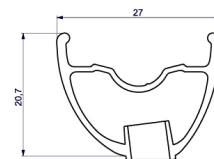

### RIMS

VENTILLOCH  $\bar{A}$  (MM): 6,5 :

1 V2310710 KIT FRONT RIM CROSSMAX XL 2015 26"

### SPOKES

2 36646801 12 SPOKES FRONT CROSSMAX ENDURO 261,5mm

### HUB SHELLS

4 M40179 FRONT BEARING 25x37x7 20mm AXLE  
5 30870501 FRONT AXLE 20mm CROSSMAX ST/SX + DEEMAX ULTI 2012