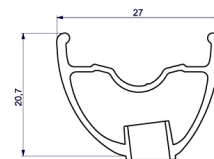

### RIMS

VENTILLOCH  $\bar{A}$  (MM): 6,5 :

1 V2310710 KIT FRONT RIM CROSSMAX XL 2015 26"

### SPOKES

2 36646801 12 SPOKES FRONT CROSSMAX ENDURO 261,5mm