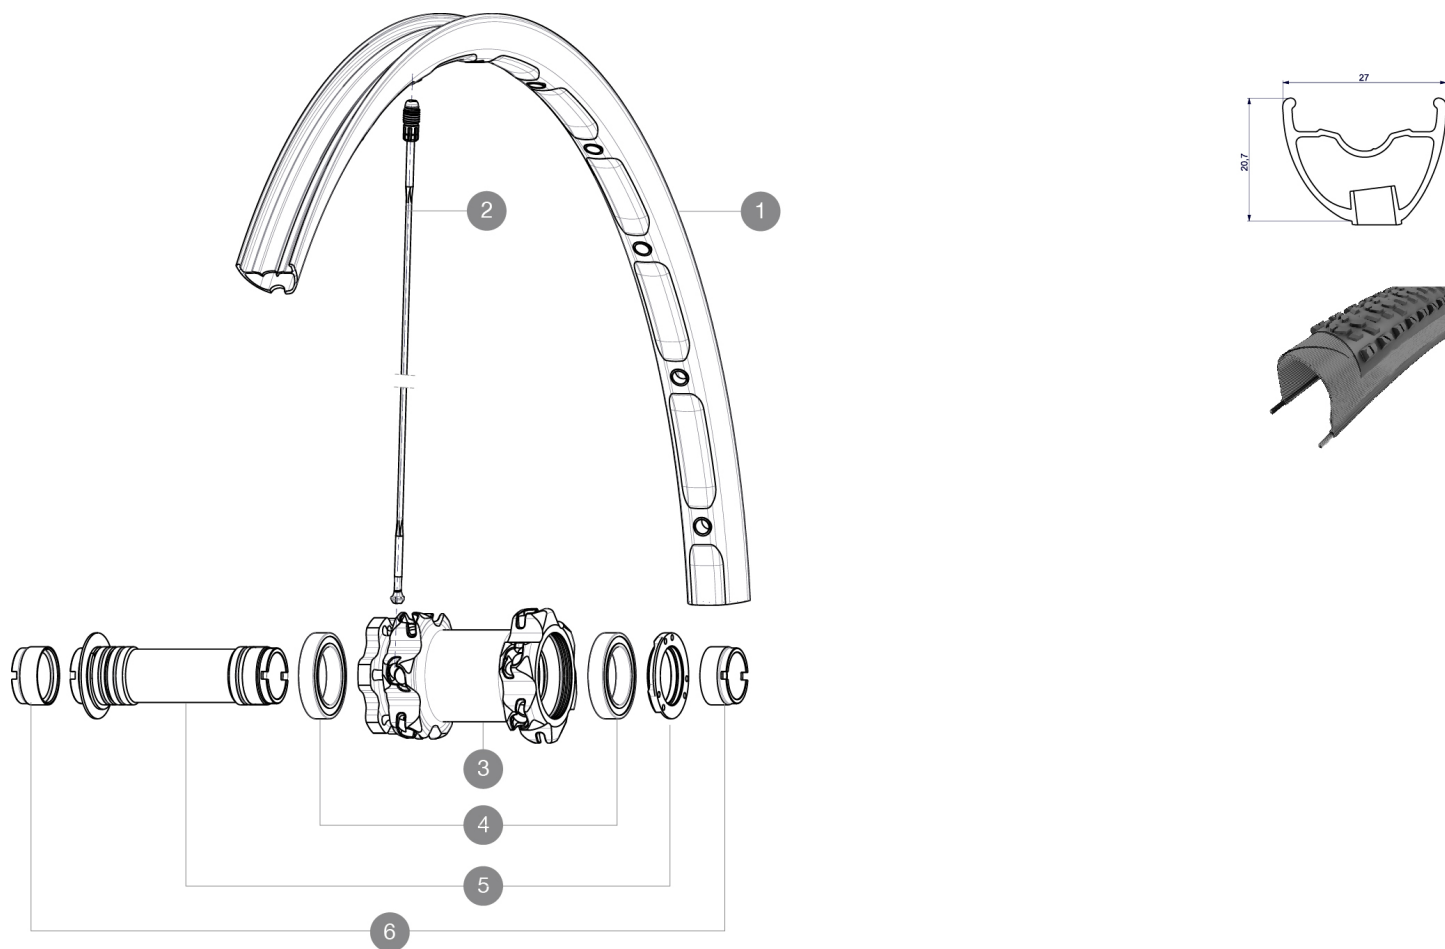

REFERENCES WHEELS

RIMS

VALVE HOLE \varnothing (MM): 6.5 :

1 V2310710 KIT FRONT RIM CROSSMAX XL 2015 26"

SPOKES

2 36646801 KIT 12 FT CROSSMAX ENDURO ALU SPK 261,5mm

HUB SHELLS

4 M40179 FRONT BEARING 25x37x7 20mm AXLE
5 30870501 FRONT AXLE 20mm CROSSMAX + DEEMAX ULTI 2012

ADAPTERS

6 12982901 ADAPTER Ft 20x110mm

MAVIC *Crossmax XL 26 NT*

Specifications

WHEEL WEIGHTS

Wheel weight