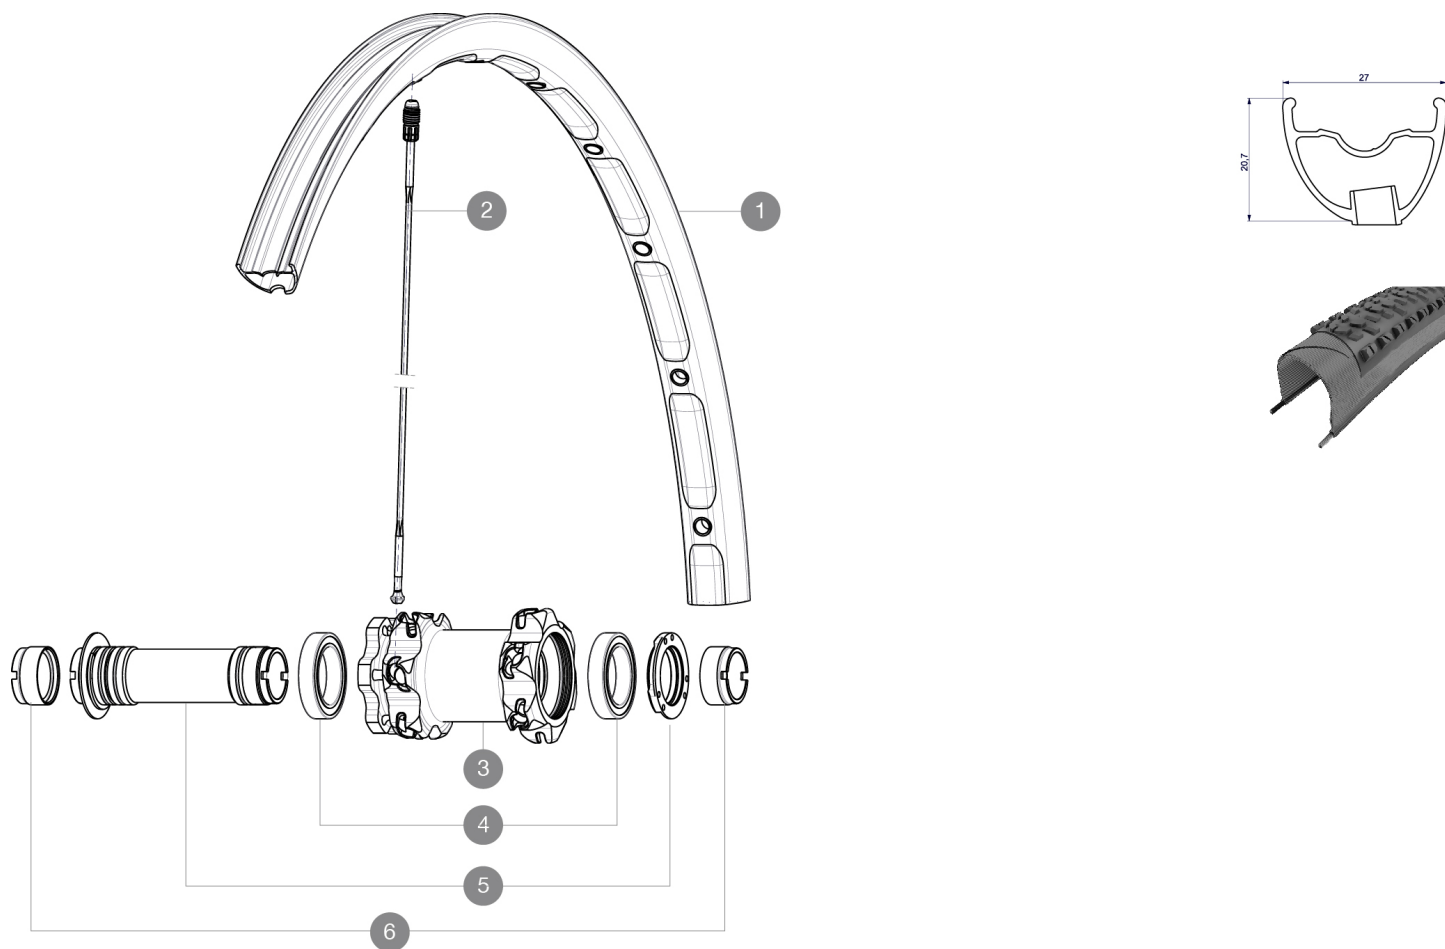

REFERENCES WHEELS

RIMS

VALVE HOLE \varnothing (MM): 6.5 :

1 V2310710 KIT FRONT RIM CROSSMAX XL 2015 26"

SPOKES

2 36646801 KIT 12 FT CROSSMAX ENDURO ALU SPK 261,5mm

HUB SHELLS

4 M40179 FRONT HUB BEARING KIT 20mm AXLE

5 30870501 FRONT AXLE 20mm CROSSMAX + DEEMAX ULTI 2012

ADAPTERS

6 12982901 ADAPTER Ft 20x110mm

MAVIC *Crossmax XL 26 NT*

Specifications

WHEEL WEIGHTS

Wheel weight