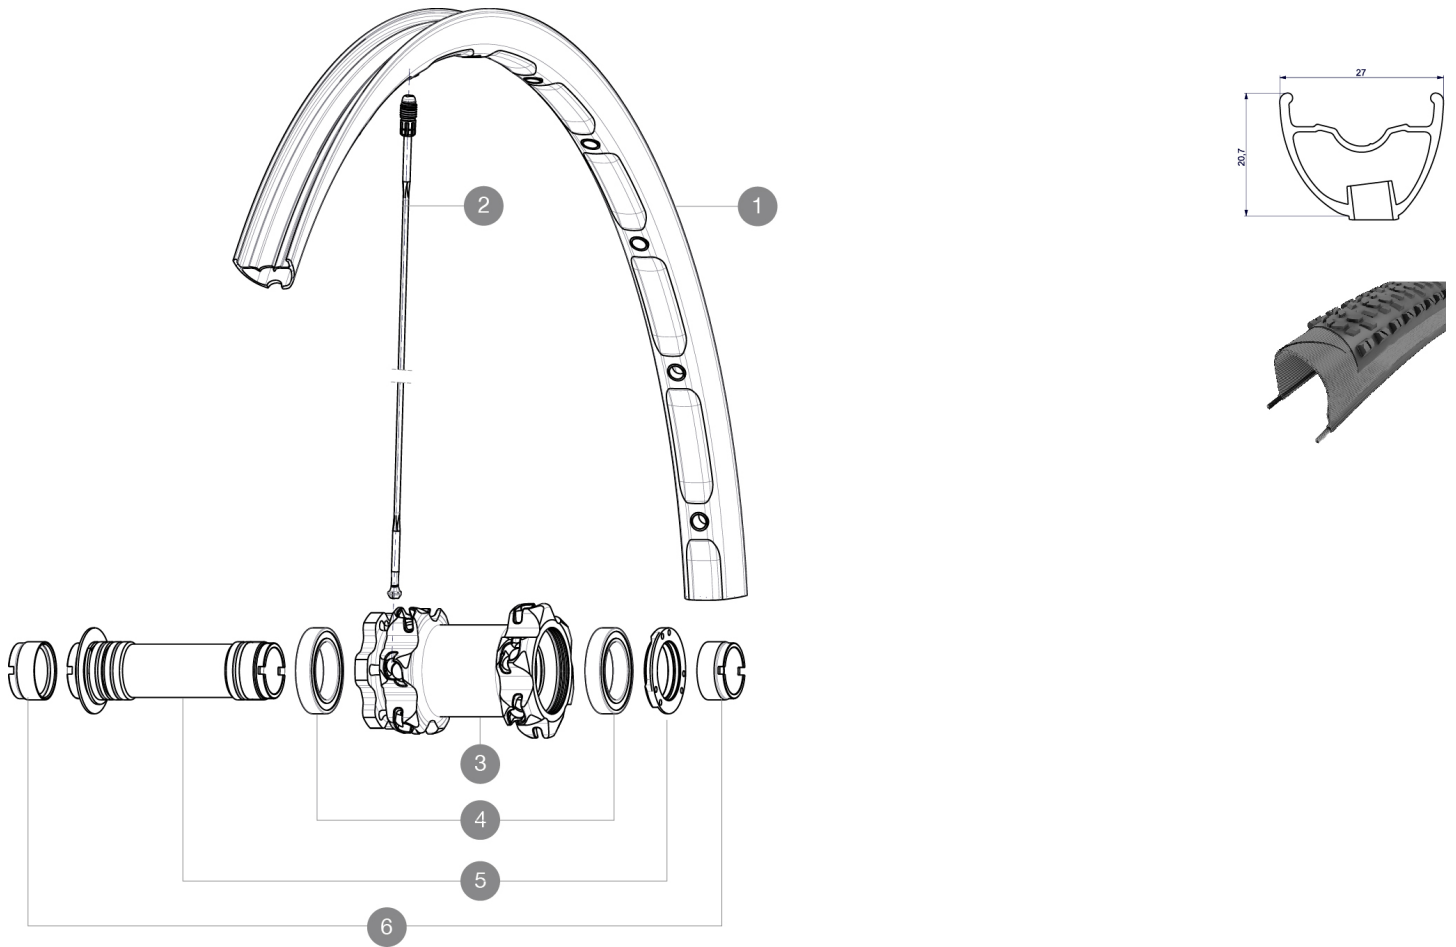

REFERENCES WHEELS

RIMS

VALVE HOLE \varnothing (MM): 6.5 :

1 V2310710 KIT FRONT RIM CROSSMAX XL 2015 26"

SPOKES

2 36646801 KIT 12 FT CROSSMAX ENDURO ALU SPK 261,5mm

HUB SHELLS

4 M40179 FRONT BEARING 25x37x7 20mm AXLE

5 30870501 FRONT AXLE 20mm CROSSMAX + DEEMAX ULTI 2012

ADAPTERS

6 12982901 ADAPTER Ft 20x110mm

MAVIC *Crossmax XL 26 NT*

Specifications

WHEEL WEIGHTS

Wheel weight