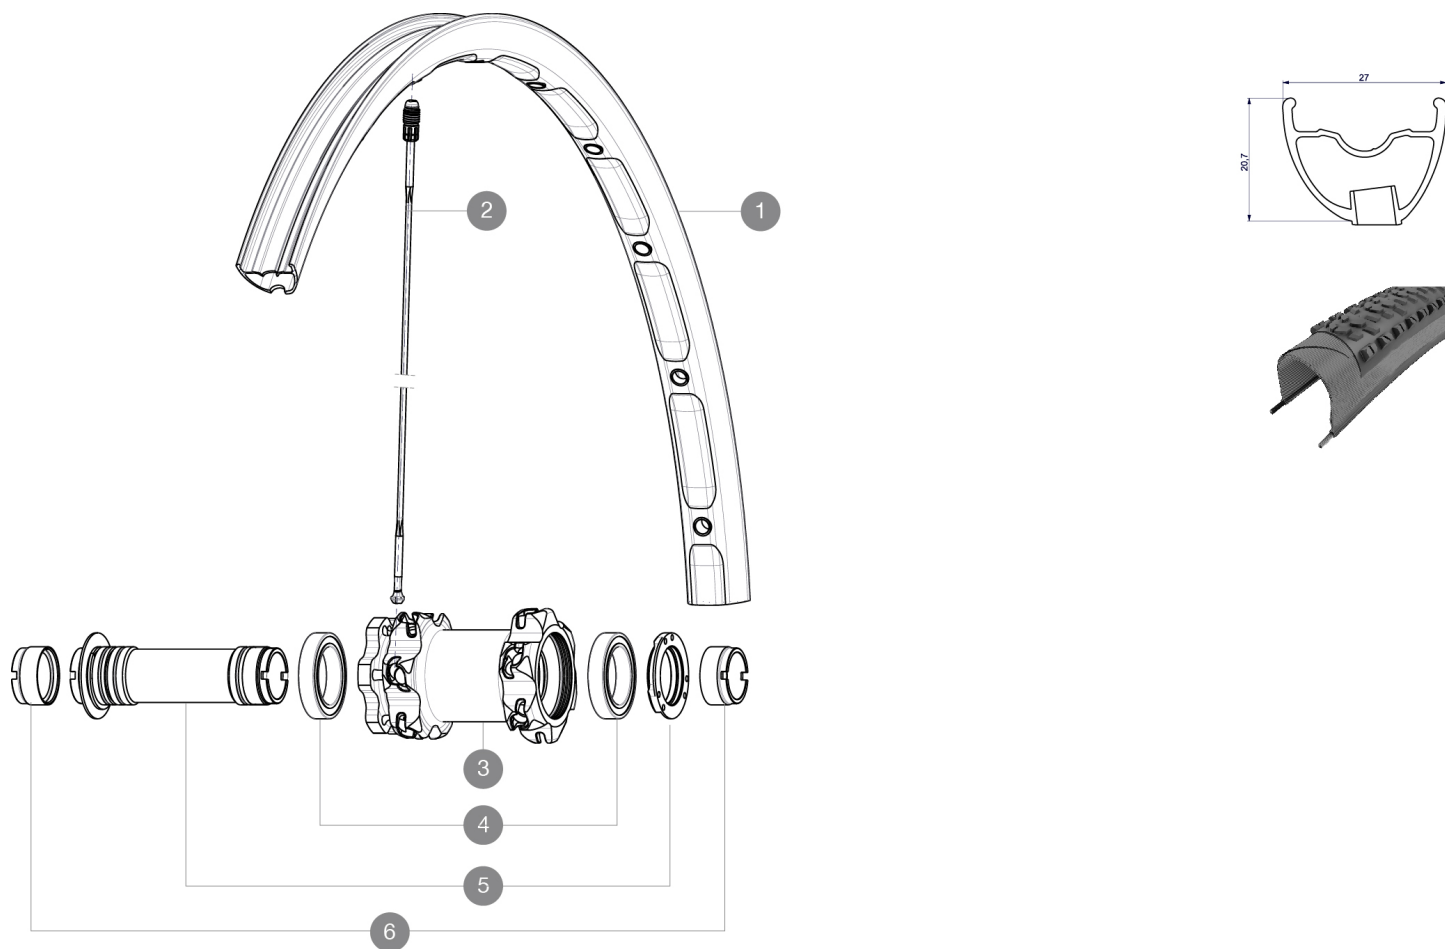

## REFERENCES WHEELS

### RIMS

VALVE HOLE  $\varnothing$  (MM): 6.5 :

1 V2310710 KIT FRONT RIM CROSSMAX XL 2015 26"

### SPOKES

2 36646801 KIT 12 FT CROSSMAX ENDURO ALU SPK 261,5mm

### HUB SHELLS

4 M40179 FRONT BEARING 25x37x7 20mm AXLE

5 30870501 FRONT AXLE 20mm CROSSMAX + DEEMAX ULTI 2012