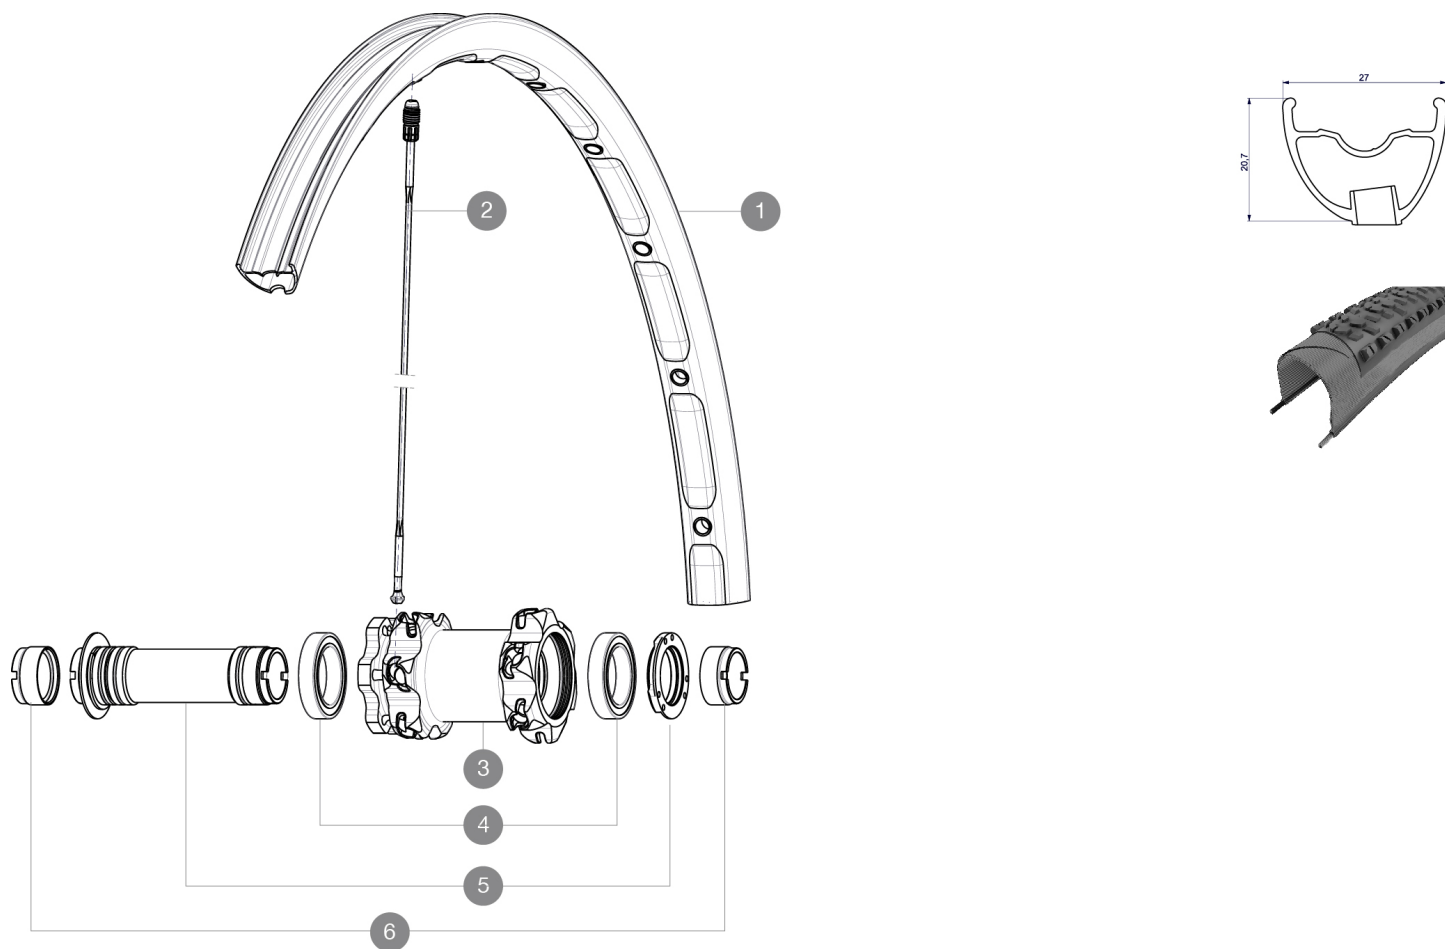

REFERENCES WHEELS

RIMS

VALVE HOLE \varnothing (MM): 6.5 :

1 V2310710 KIT FRONT RIM CROSSMAX XL 2015 26"

SPOKES

2 36646801 KIT 12 FT CROSSMAX ENDURO ALU SPK 261,5mm

HUB SHELLS

4 M40179 FRONT BEARING 25x37x7 20mm AXLE

5 30870501 FRONT AXLE 20mm CROSSMAX + DEEMAX ULTI 2012

ADAPTERS

6 12982901 ADAPTER Ft 20x110mm

MAVIC *Crossmax XL 26 NT*

Specifications

WHEEL WEIGHTS

Wheel weight