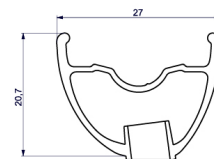

REFERENCES WHEELS

RIMS

VALVE HOLE \varnothing (MM): 6.5 :

1 V2310710 KIT FRONT RIM CROSSMAX XL 2015 26"

SPOKES

2 36646801 KIT 12 FT CROSSMAX ENDURO ALU SPK 261,5mm

HUB SHELLS

4 M40179 FRONT BEARING 25x37x7 20mm AXLE

5 30870501 FRONT AXLE 20mm CROSSMAX + DEEMAX ULTI 2012

ADAPTERS

6 12982901 ADAPTER Ft 20x110mm

MAVIC *Crossmax XL 26 NT*

Specifications

WHEEL WEIGHTS

Wheel weight