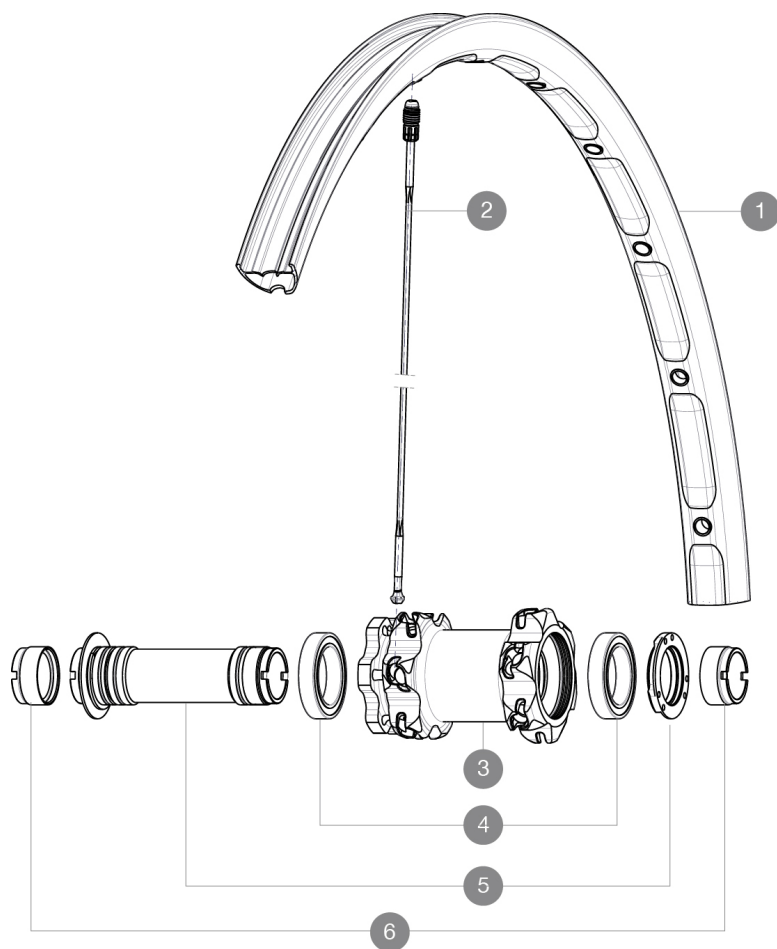

REFERENCES WHEELS

RIMS

VALVE HOLE \varnothing (MM): 6.5 :

1 V2310710 KIT FRONT RIM CROSSMAX XL 2015 26"

SPOKES

2 36646801 KIT 12 FT CROSSMAX ENDURO ALU SPK 261,5mm

HUB SHELLS

4 M40179 FRONT BEARING 25x37x7 20mm AXLE

5 30870501 FRONT AXLE 20mm CROSSMAX + DEEMAX ULTI 2012

ADAPTERS

6 12982901 ADAPTER Ft 20x110mm

MAVIC *Crossmax XL 26 NT*

Specifications

WHEEL WEIGHTS

Wheel weight