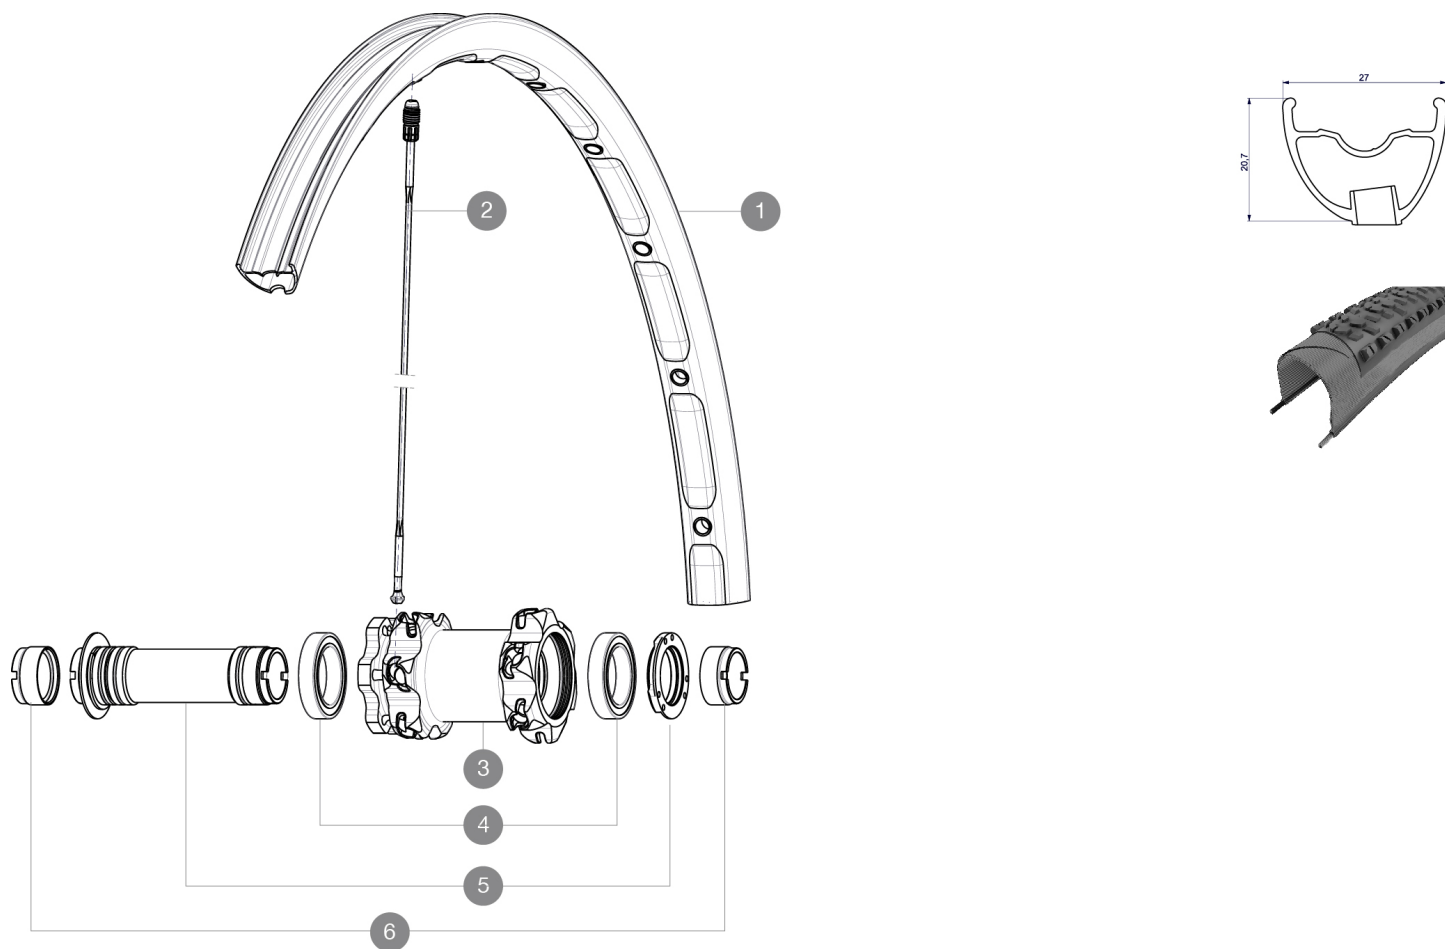

## REFERENCES WHEELS

### RIMS

VALVE HOLE  $\varnothing$  (MM): 6.5 :

1 V2310710 KIT FRONT RIM CROSSMAX XL 2015 26"

### SPOKES

2 36646801 KIT 12 FT CROSSMAX ENDURO ALU SPK 261,5mm

### ADAPTERS

6 12982901 ADAPTER Ft 20x110mm

**MAVIC** *Crossmax XL 26 NT*

**Specifications**

**WHEEL WEIGHTS**

Wheel weight