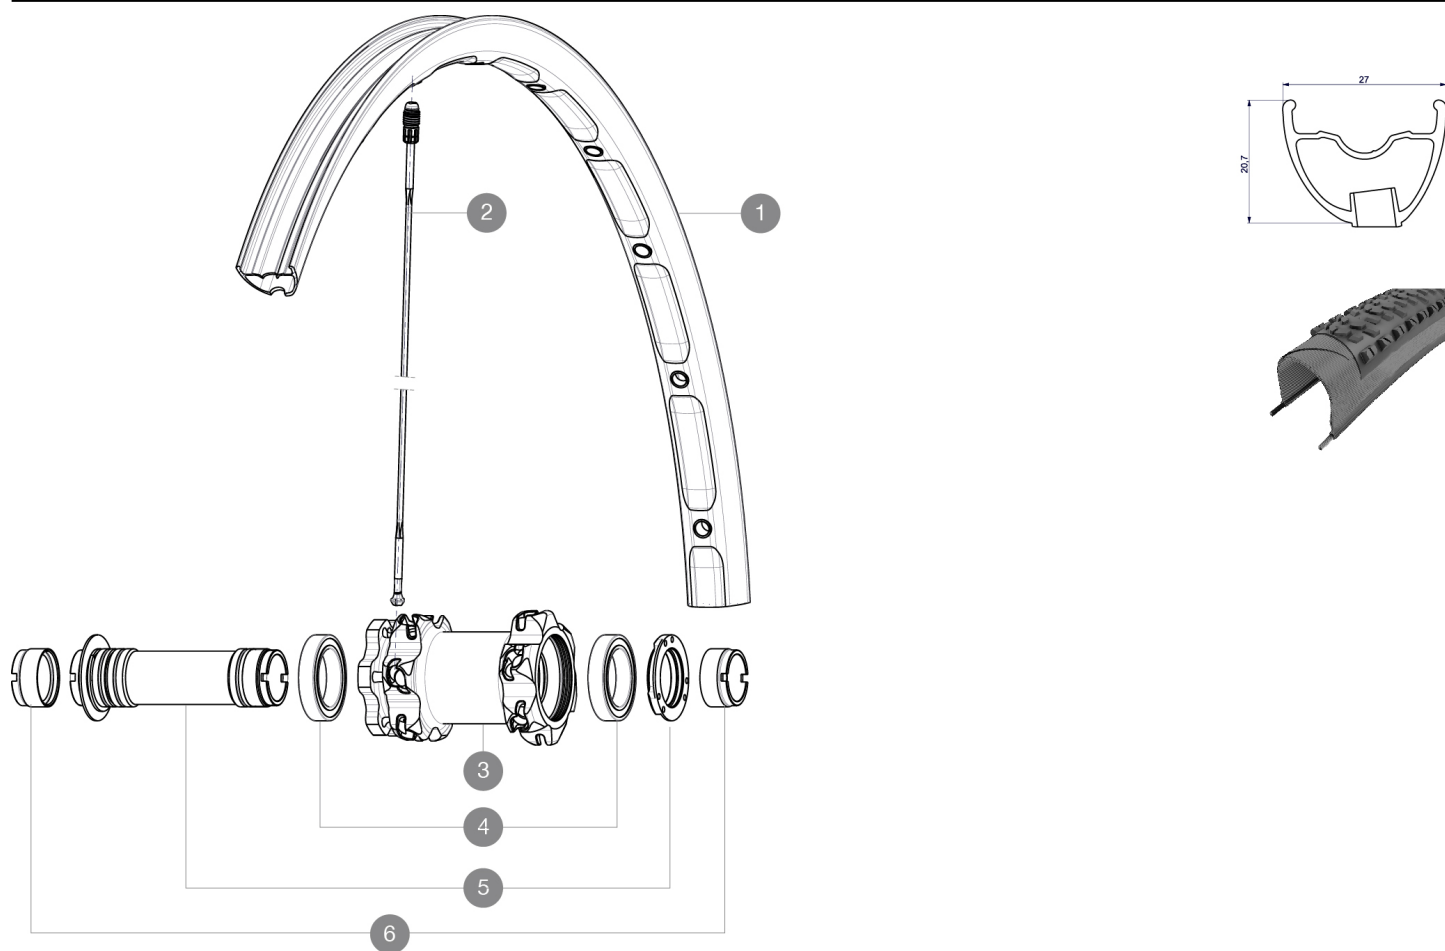

## REFERENZE RUOTE

### RIMS

DIAM. FORO VALVOLA (MM): 6,5 :

1 V2310710 KIT FRONT RIM CROSSMAX XL 2015 26"

### SPOKES

2 36646801 12 SPOKES FRONT CROSSMAX ENDURO 261,5mm

### ADAPTERS

6 12982901 20mm adapter for Crossmax ST/SX (front wheel)