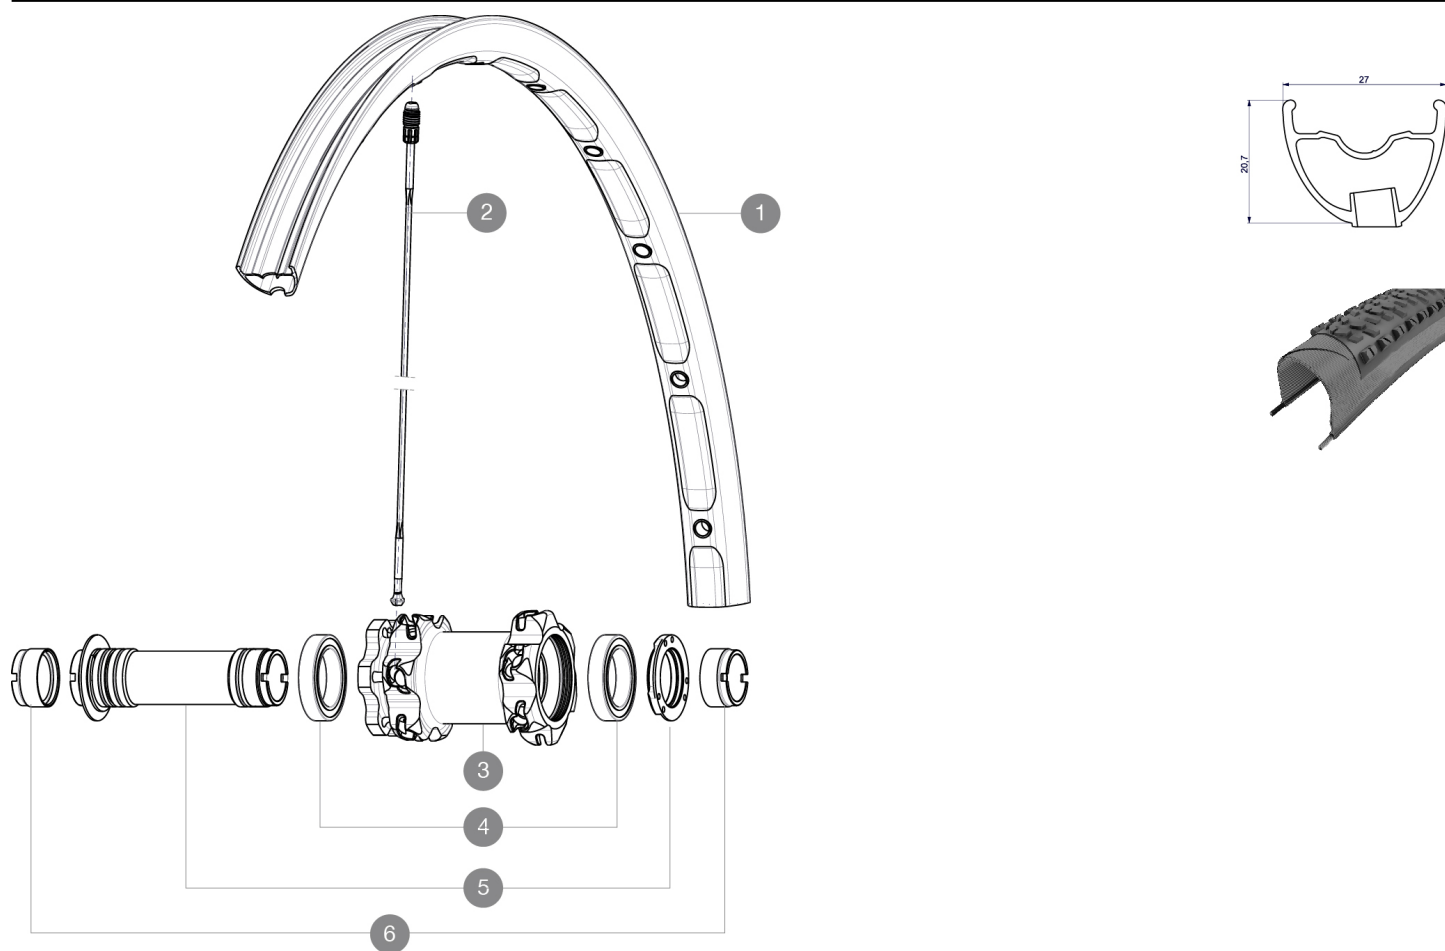

REFERENZE RUOTE

RIMS

DIAM. FORO VALVOLA (MM): 6,5 :

1 V2310710 KIT FRONT RIM CROSSMAX XL 2015 26"

SPOKES

2 36646801 12 SPOKES FRONT CROSSMAX ENDURO 261,5mm

HUB SHELLS

4 M40179 KIT CUSCINETTI ANT. ASSE 20MM

5 30870501 FRONT AXLE 20mm CROSSMAX ST/SX + DEEMAX ULTI 2012

ADAPTERS

6 12982901 20mm adapter for Crossmax ST/SX (front wheel)

MAVIC *Crossmax XL 26 NT*

Specifications

PESI RUOTE

Peso della ruota