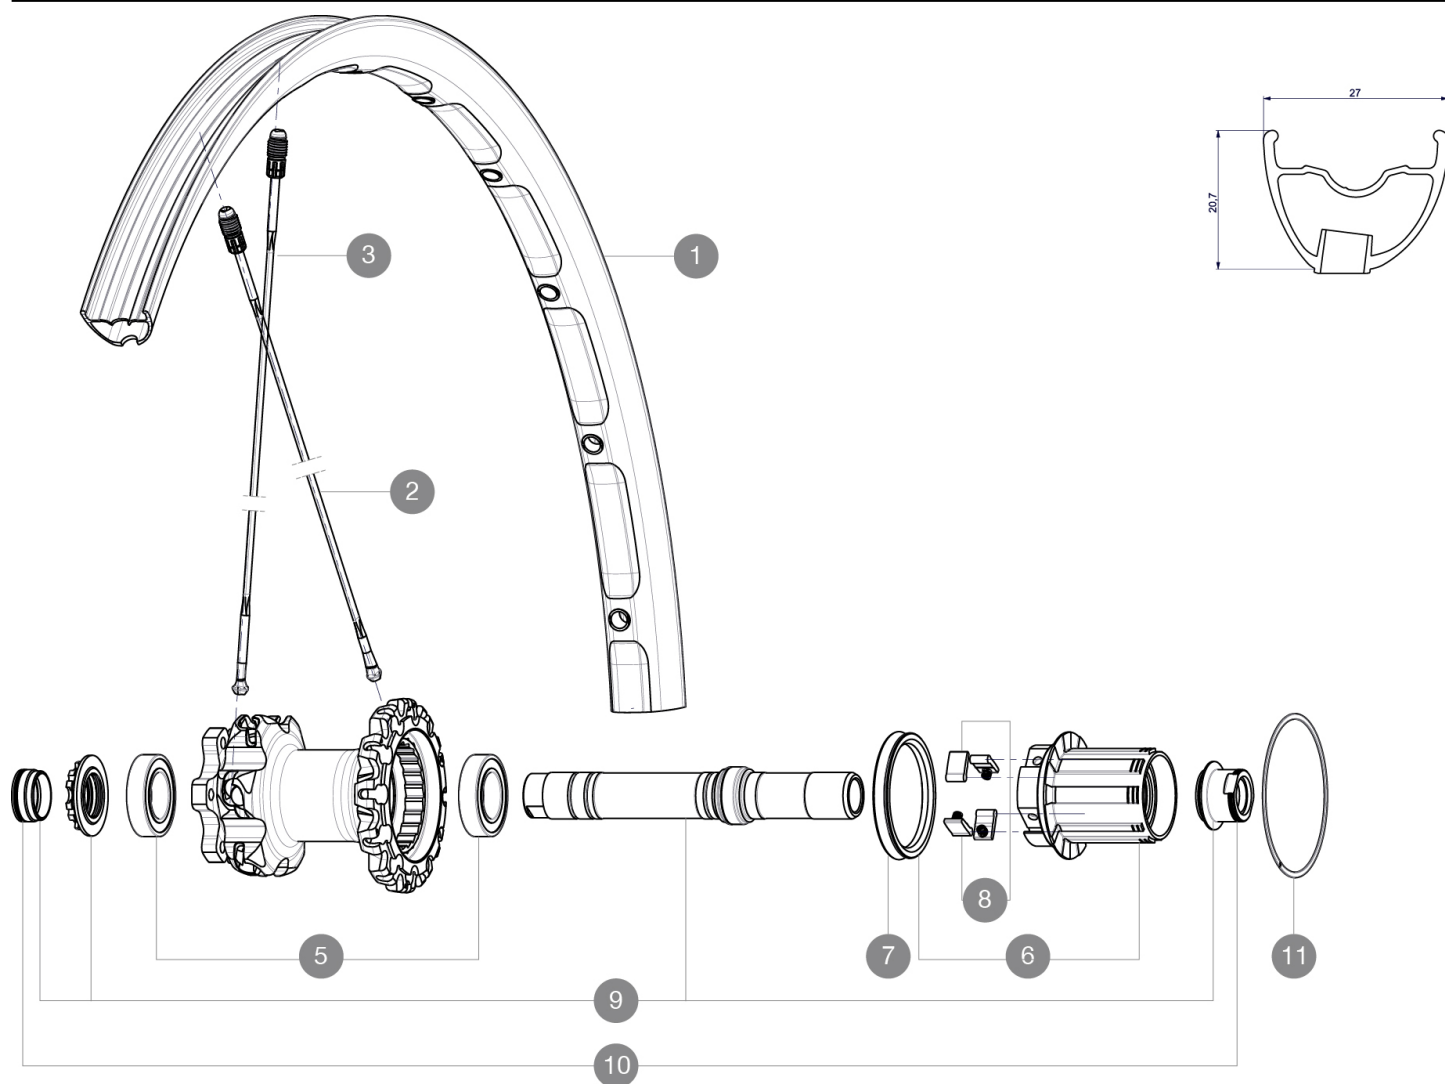

REFERENZEN RÄDER

RIMS

VENTILLOCH Å∅ (MM): 6,5 :

1 V2311013 KIT REAR RIM CROSSMAX XL 2015 26"

SPOKES

2 36647201 10 SPOKES DRIVE SIDE CROSSMAX ENDURO 239mm
3 36646801 12 SPOKES FRONT CROSSMAX ENDURO 261,5mm

HUB SHELLS

5 M40076 HUB BEARINGS 17x30x7 6903 x 2
6 35126001 ITS-4 FREEWHEEL BODY + SEAL 2013 (WITHOUT PAWLS)
7 99610701 ITS4 SEAL
8 99610601 ITS4 PAWLS KIT
9 30870401 REAR AXLE KIT ITS4 135mm D6T/DCL 2012
11 30871801 ELASTIC RING 56mm diam.

ADAPTERS

10 30872201 FORK REST ITS-4 135mm REAR AXLE > 2012

MAVIC *Crossmax XL 26 NT*

Specifications

RADGEWICHTE

Radgewicht