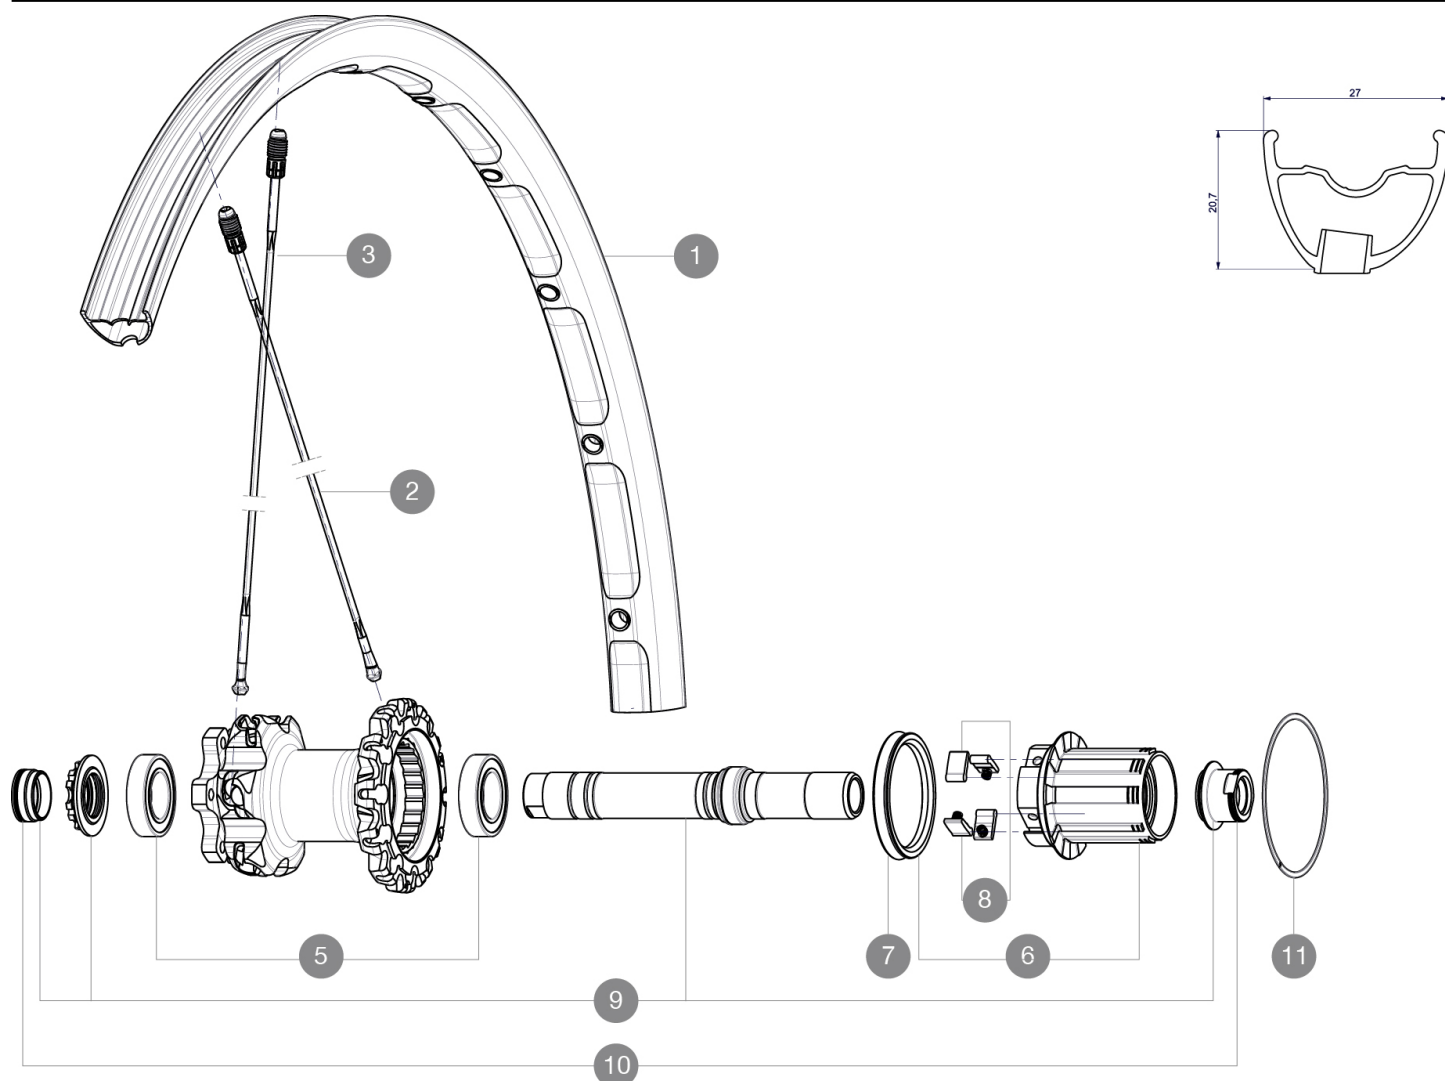

REFERENZEN RÄDER

RIMS

VENTILLOCH \varnothing (MM): 6,5 :

1 V2311013 KIT REAR RIM CROSSMAX XL 2015 26"

SPOKES

2 36647201 10 SPOKES DRIVE SIDE CROSSMAX ENDURO 239mm
3 36646801 12 SPOKES FRONT CROSSMAX ENDURO 261,5mm

HUB SHELLS

5 M40076 HUB BEARINGS 17x30x7 6903 x 2
6 35126001 ITS-4 FREEWHEEL BODY + SEAL 2013 (WITHOUT PAWLS)
7 99610701 ITS4 SEAL
8 99610601 ITS4 PAWLS KIT
9 30870401 REAR AXLE KIT ITS4 135mm D6T/DCL 2012
11 30871801 ELASTIC RING 56mm diam.

ADAPTERS

10 30872201 FORK REST ITS-4 135mm REAR AXLE > 2012

MAVIC *Crossmax XL 26 NT*

Specifications

RADGEWICHTE

Radgewicht