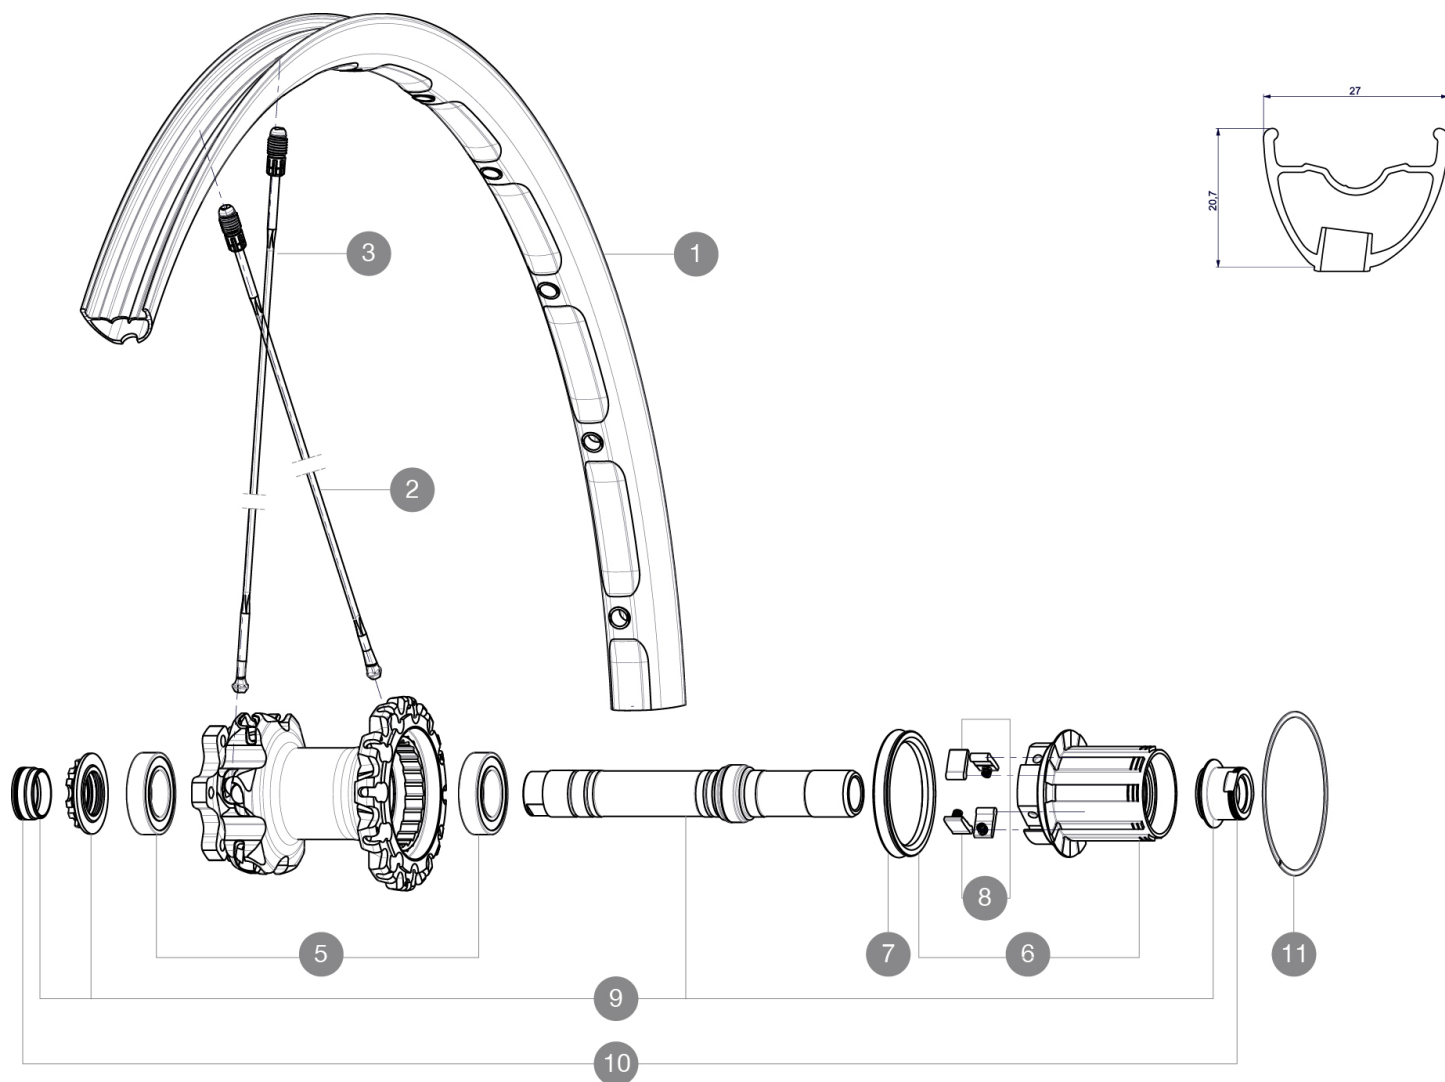

### RIMS

VENTILLOCH  $\bar{A}$  (MM): 6,5 :

1 V2311013 KIT REAR RIM CROSSMAX XL 2015 26"

### SPOKES

2 36647201 10 SPOKES DRIVE SIDE CROSSMAX ENDURO 239mm  
3 36646801 12 SPOKES FRONT CROSSMAX ENDURO 261,5mm

### HUB SHELLS

5 M40076 HUB BEARINGS 17x30x7 6903 x 2  
6 35126001 ITS-4 FREEWHEEL BODY + SEAL 2013 (WITHOUT PAWLS)  
7 99610701 ITS4 SEAL  
8 99610601 ITS4 PAWLS KIT  
9 30870401 REAR AXLE KIT ITS4 135mm D6T/DCL 2012  
11 30871801 ELASTIC RING 56mm diam.

### ADAPTERS

10 30872201 FORK REST ITS-4 135mm REAR AXLE > 2012