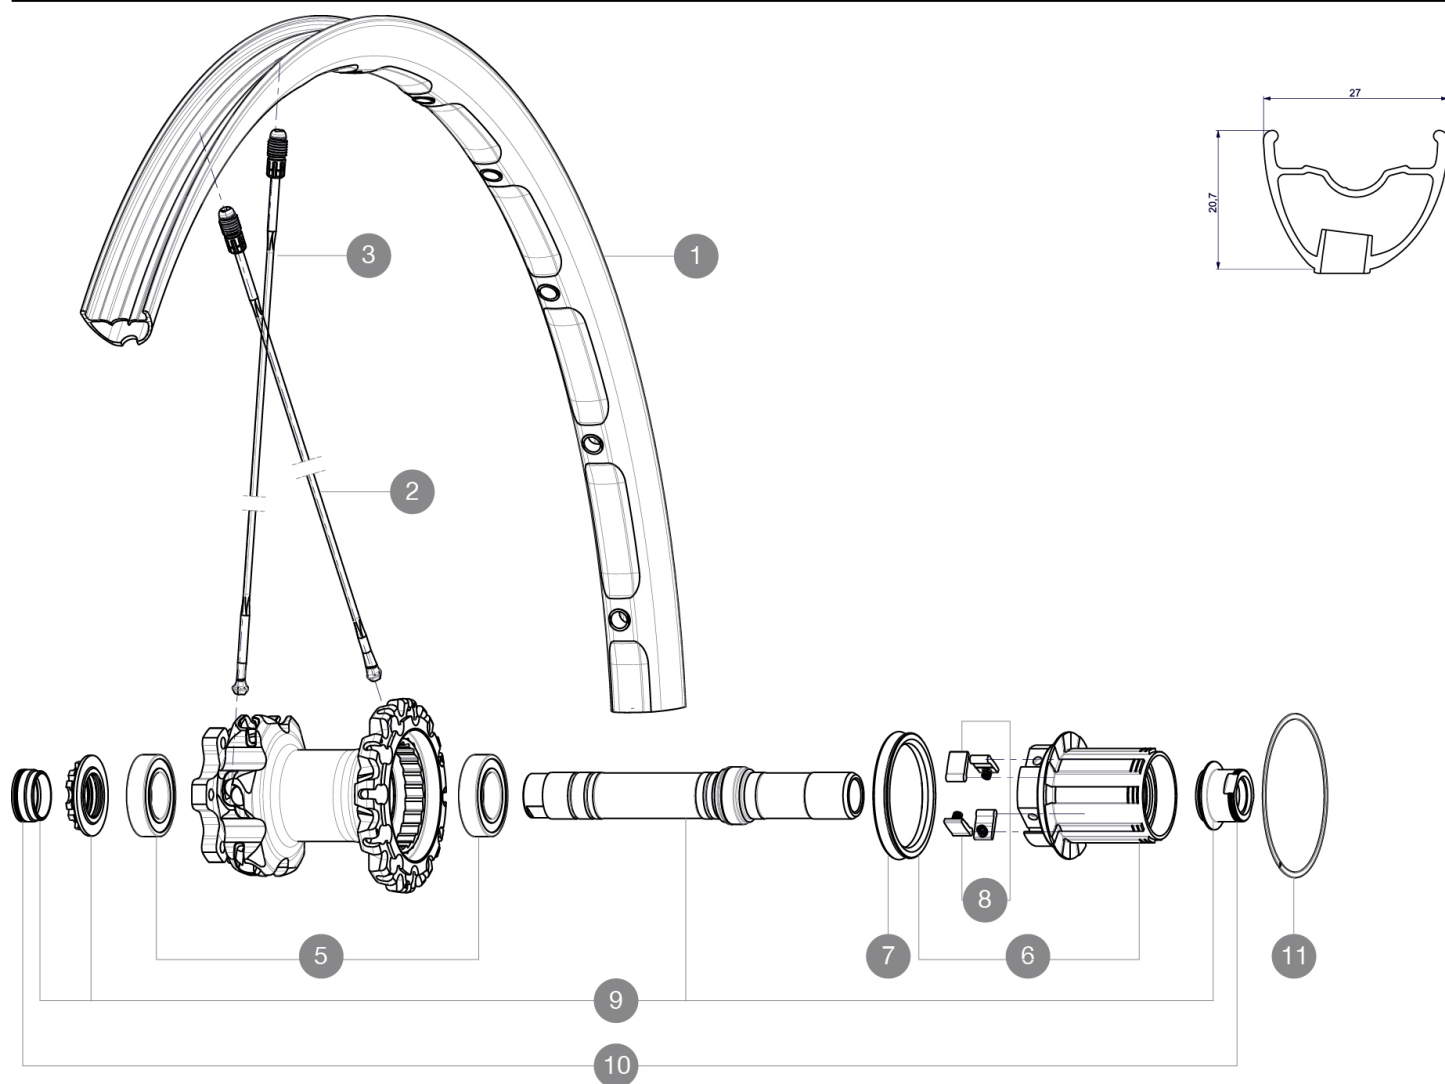

REFERENZEN RÄDER

RIMS

VENTILLOCH \bar{A} (MM): 6,5 :

1 V2311013 KIT REAR RIM CROSSMAX XL 2015 26"

SPOKES

2 36647201 10 SPOKES DRIVE SIDE CROSSMAX ENDURO 239mm
3 36646801 12 SPOKES FRONT CROSSMAX ENDURO 261,5mm

HUB SHELLS

5 M40076 HUB BEARINGS 17x30x7 6903 x 2
6 35126001 ITS-4 FREEWHEEL BODY + SEAL 2013 (WITHOUT PAWLS)
7 99610701 ITS4 SEAL
8 99610601 ITS4 PAWLS KIT
9 30870401 REAR AXLE KIT ITS4 135mm D6T/DCL 2012
11 30871801 ELASTIC RING 56mm diam.

ADAPTERS

10 30872201 FORK REST ITS-4 135mm REAR AXLE > 2012

MAVIC *Crossmax XL 26 NT*

Specifications

RADGEWICHTE

Radgewicht