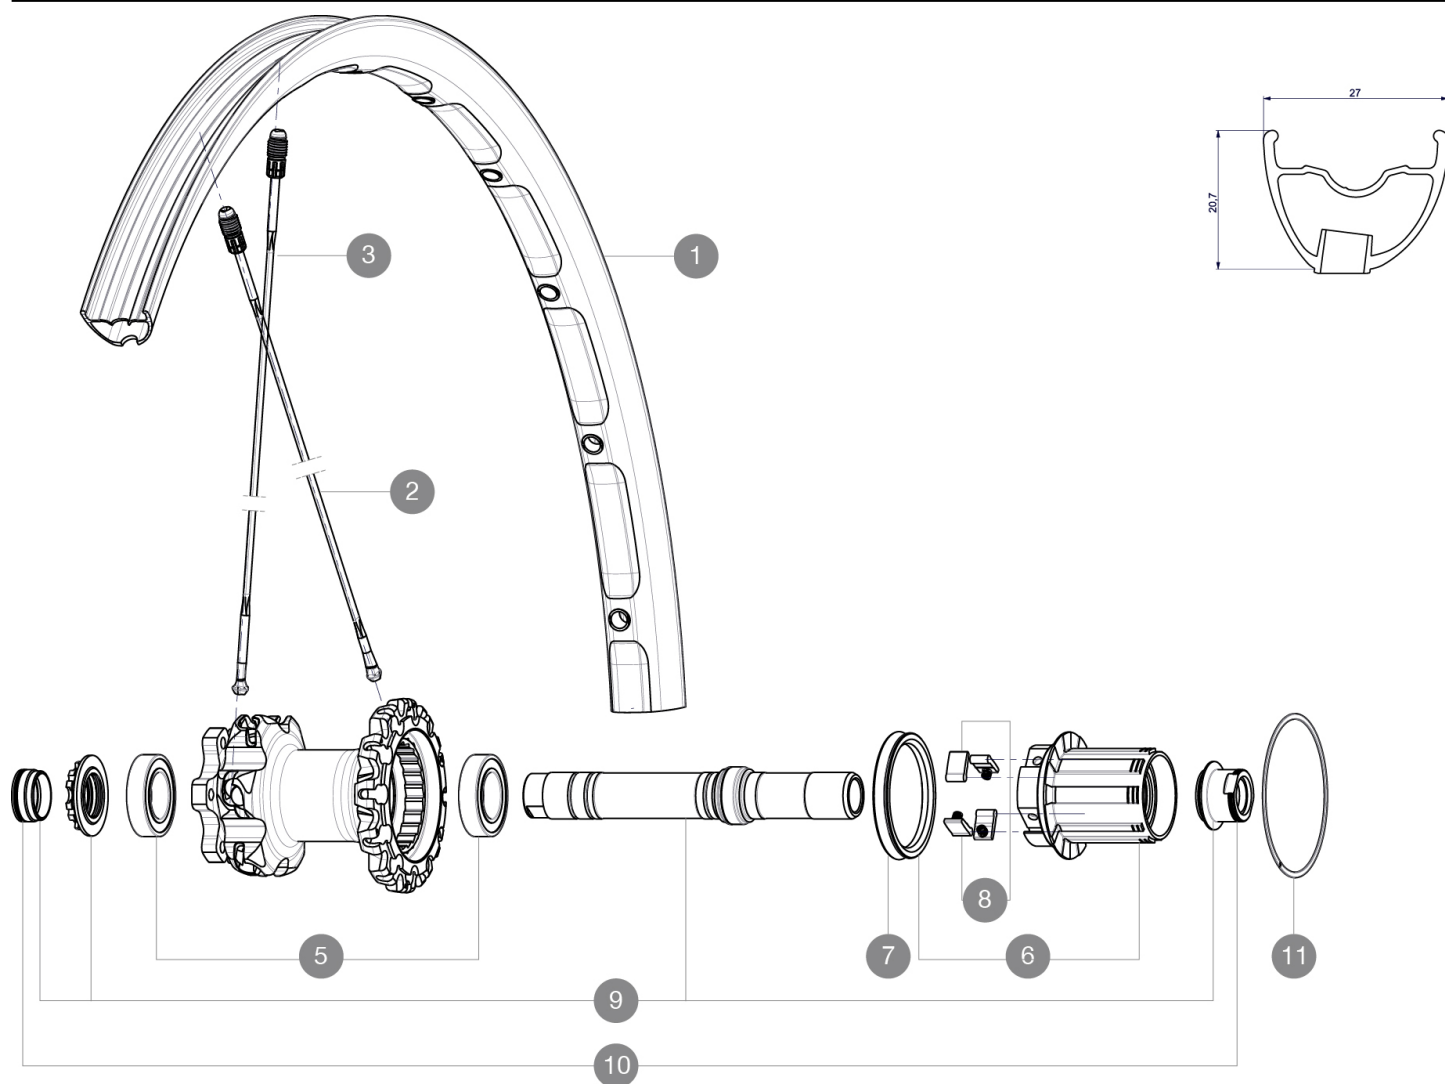

REFERENCES WHEELS

RIMS

VALVE HOLE \varnothing (MM): 6.5 :

1 V2311013 KIT REAR RIM CROSSMAX XL 2015 26"

SPOKES

2 36647201 KIT 10 DS CROSSMAX ENDURO ALU SPK 239mm
3 36646801 KIT 12 FT CROSSMAX ENDURO ALU SPK 261,5mm

HUB SHELLS

5 M40076 HUB BEARINGS 17x30x7 6903 x 2
6 35126001 ITS-4 FREEWHEEL BODY + SEAL 2013 (NO PAWLS)
7 99610701 ITS-4 FREEWHEEL SEAL
8 99610601 PAWLS KIT FOR ITS-4 (OR TS-2)
9 30870401 REAR QRM + AXLE KIT ITS4 135mm from 2012
11 30871801 ELASTIC RING 56mm diam. ITS-4 20 SPOKES

ADAPTERS

10 30872201 FRAME SUPPORT ITS-4 135mm REAR AXLE > 2012

MAVIC *Crossmax XL 26 NT*

Specifications

WHEEL WEIGHTS

Wheel weight