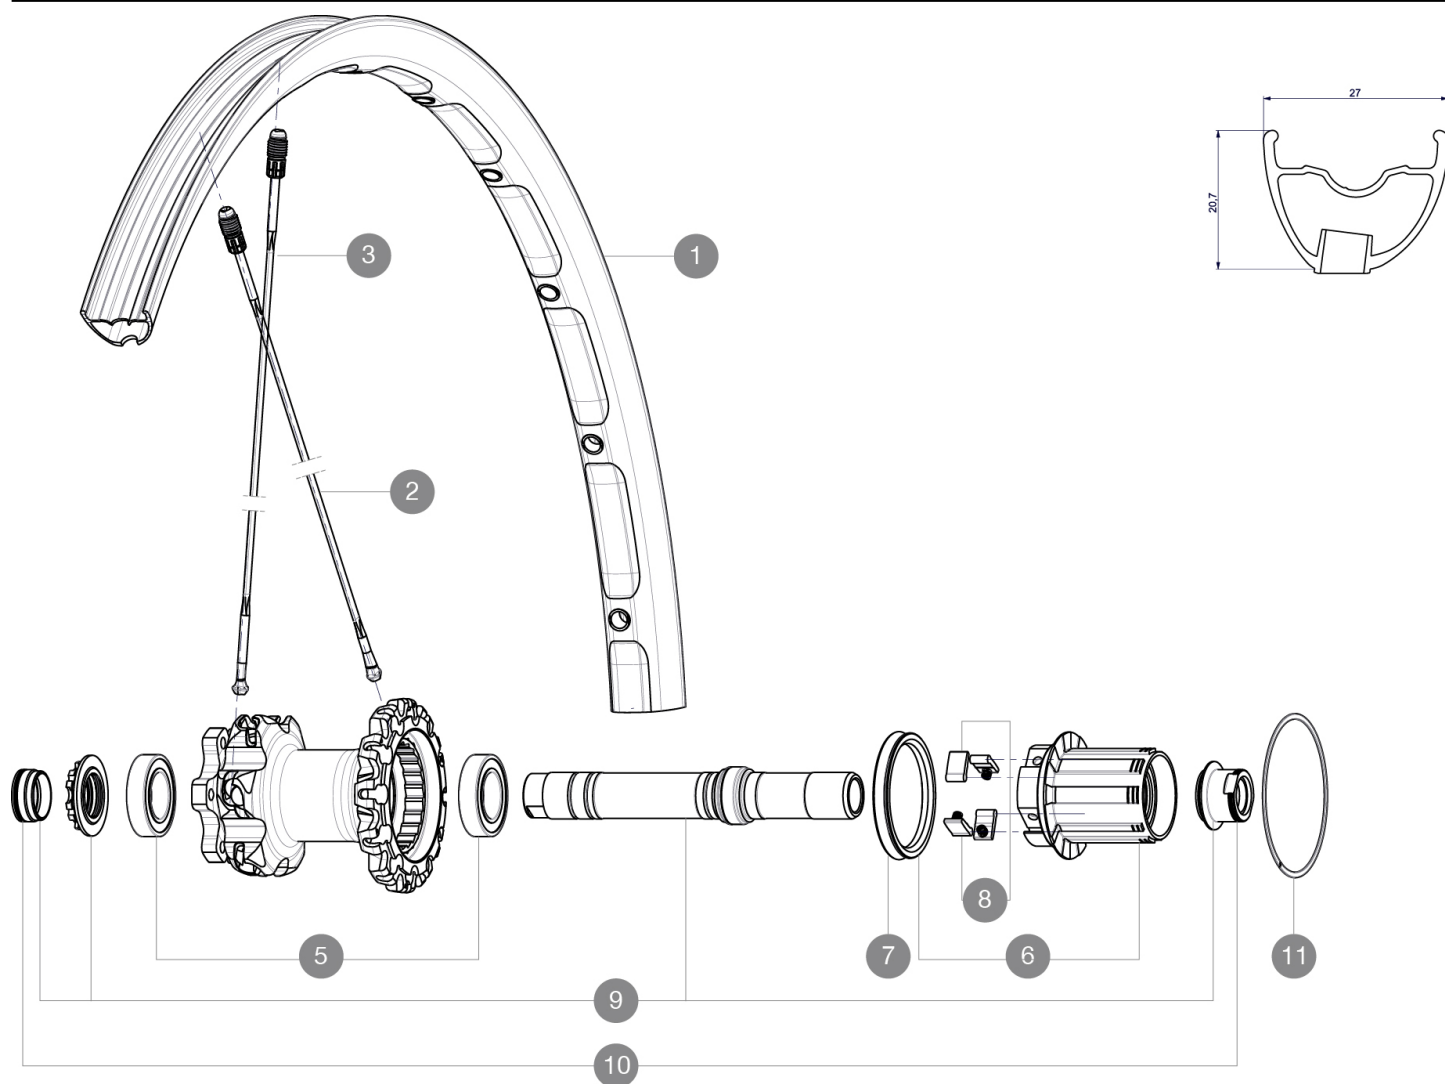

## REFERENCES WHEELS

### RIMS

VALVE HOLE  $\varnothing$  (MM): 6.5 :

1 V2311013 KIT REAR RIM CROSSMAX XL 2015 26"

### SPOKES

2 36647201 KIT 10 DS CROSSMAX ENDURO ALU SPK 239mm  
3 36646801 KIT 12 FT CROSSMAX ENDURO ALU SPK 261,5mm

### **WHEEL WEIGHTS**

Wheel weight