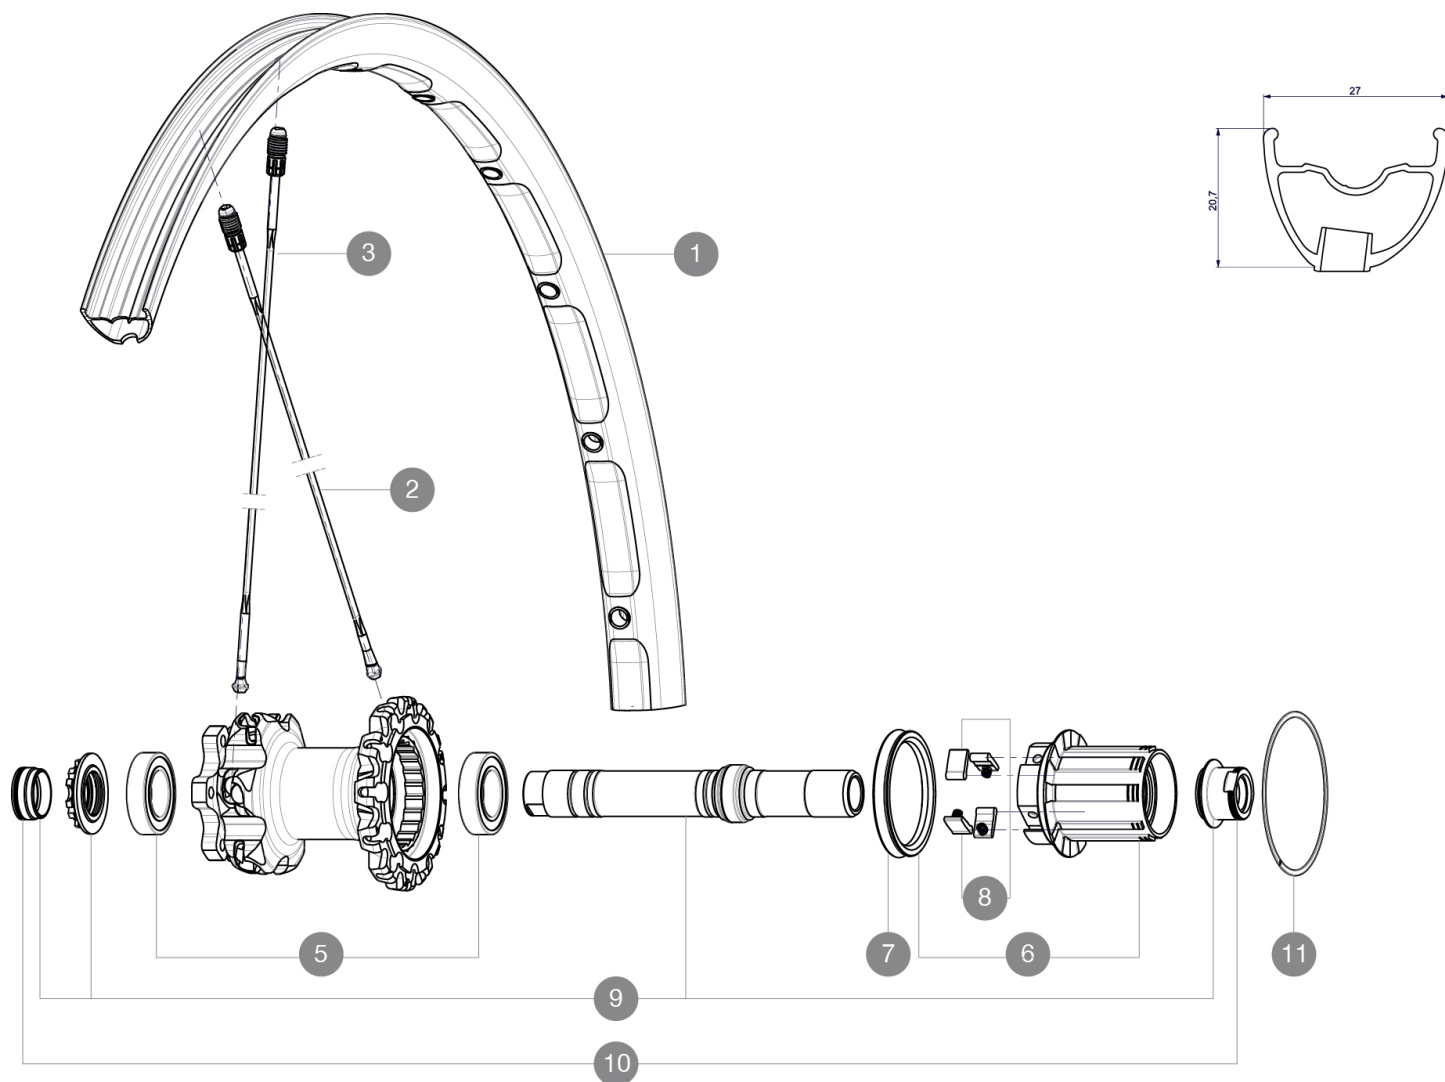

## REFERENCES WHEELS

### RIMS

VALVE HOLE  $\varnothing$  (MM): 6.5 :

1 V2311013 KIT REAR RIM CROSSMAX XL 2015 26"

### SPOKES

2 36647201 KIT 10 DS CROSSMAX ENDURO ALU SPK 239mm  
3 36646801 KIT 12 FT CROSSMAX ENDURO ALU SPK 261,5mm

### **WHEEL WEIGHTS**

Wheel weight