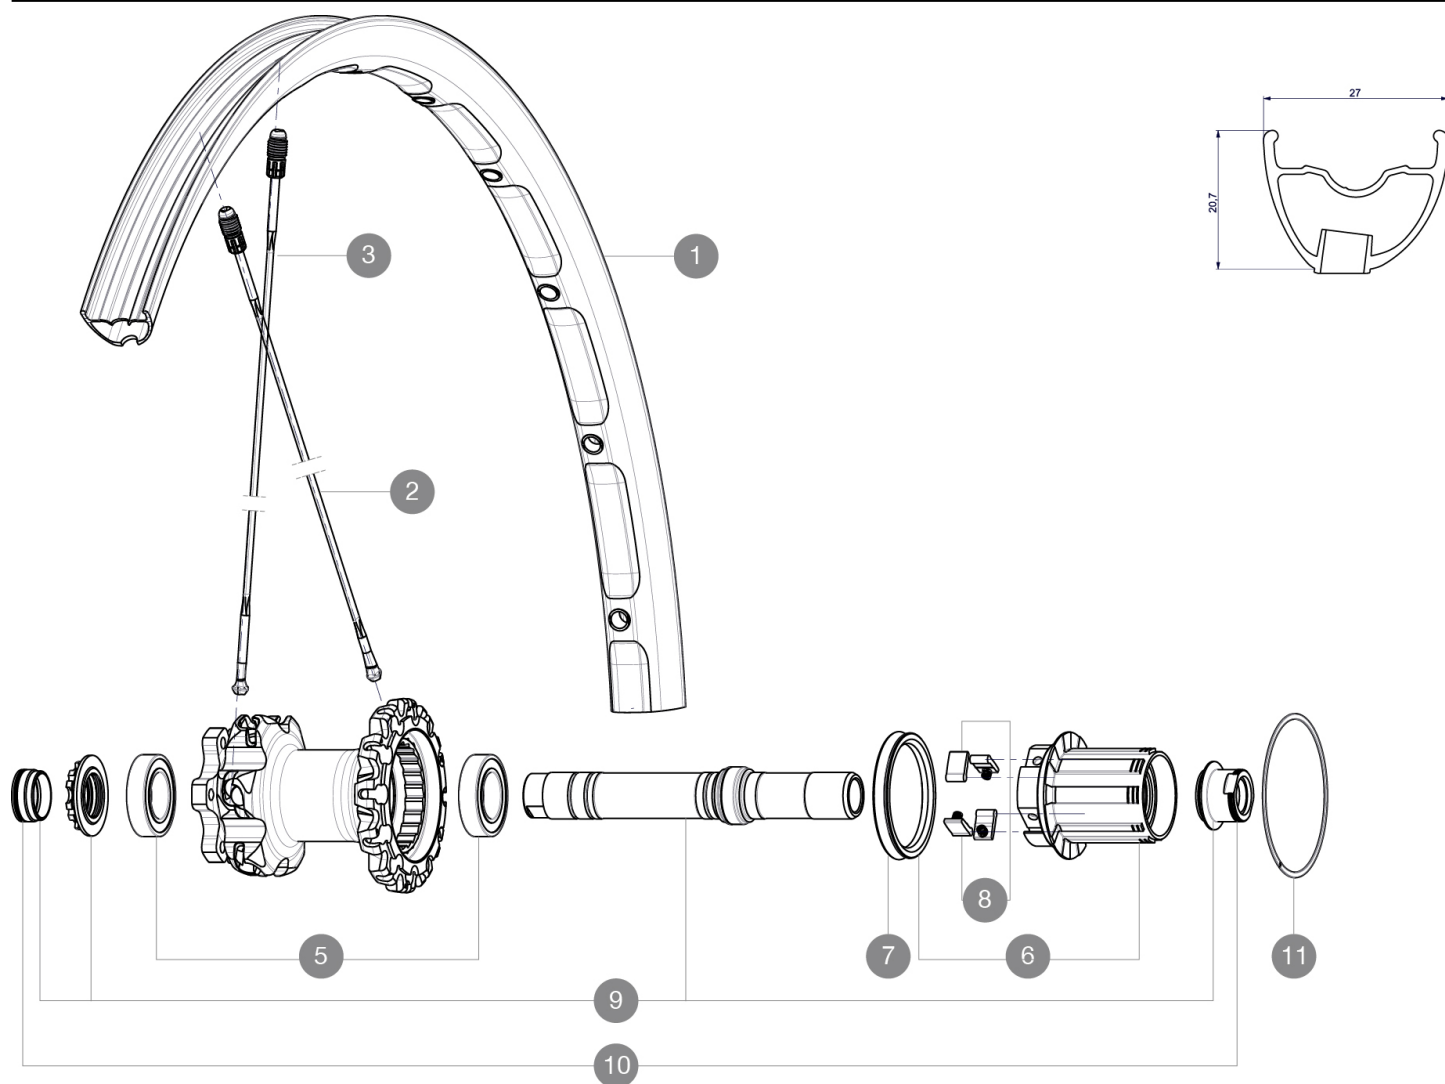

REFERENCES WHEELS

RIMS

VALVE HOLE \varnothing (MM): 6.5 :

1 V2311013 KIT REAR RIM CROSSMAX XL 2015 26"

SPOKES

2 36647201 KIT 10 DS CROSSMAX ENDURO ALU SPK 239mm
3 36646801 KIT 12 FT CROSSMAX ENDURO ALU SPK 261,5mm

HUB SHELLS

5 M40076 HUB BEARINGS 17x30x7 6903 x 2
6 35126001 ITS-4 FREEWHEEL BODY + SEAL 2013 (NO PAWLS)
7 99610701 ITS-4 FREEWHEEL SEAL
8 99610601 PAWLS KIT FOR ITS-4 (OR TS-2)
9 30870401 REAR QRM + AXLE KIT ITS4 135mm from 2012
11 30871801 ELASTIC RING 56mm diam. ITS-4 20 SPOKES

ADAPTERS

10 30872201 FRAME SUPPORT ITS-4 135mm REAR AXLE > 2012

MAVIC *Crossmax XL 26 NT*

2

2015

REAR

Specifications

WHEEL WEIGHTS

Wheel weight