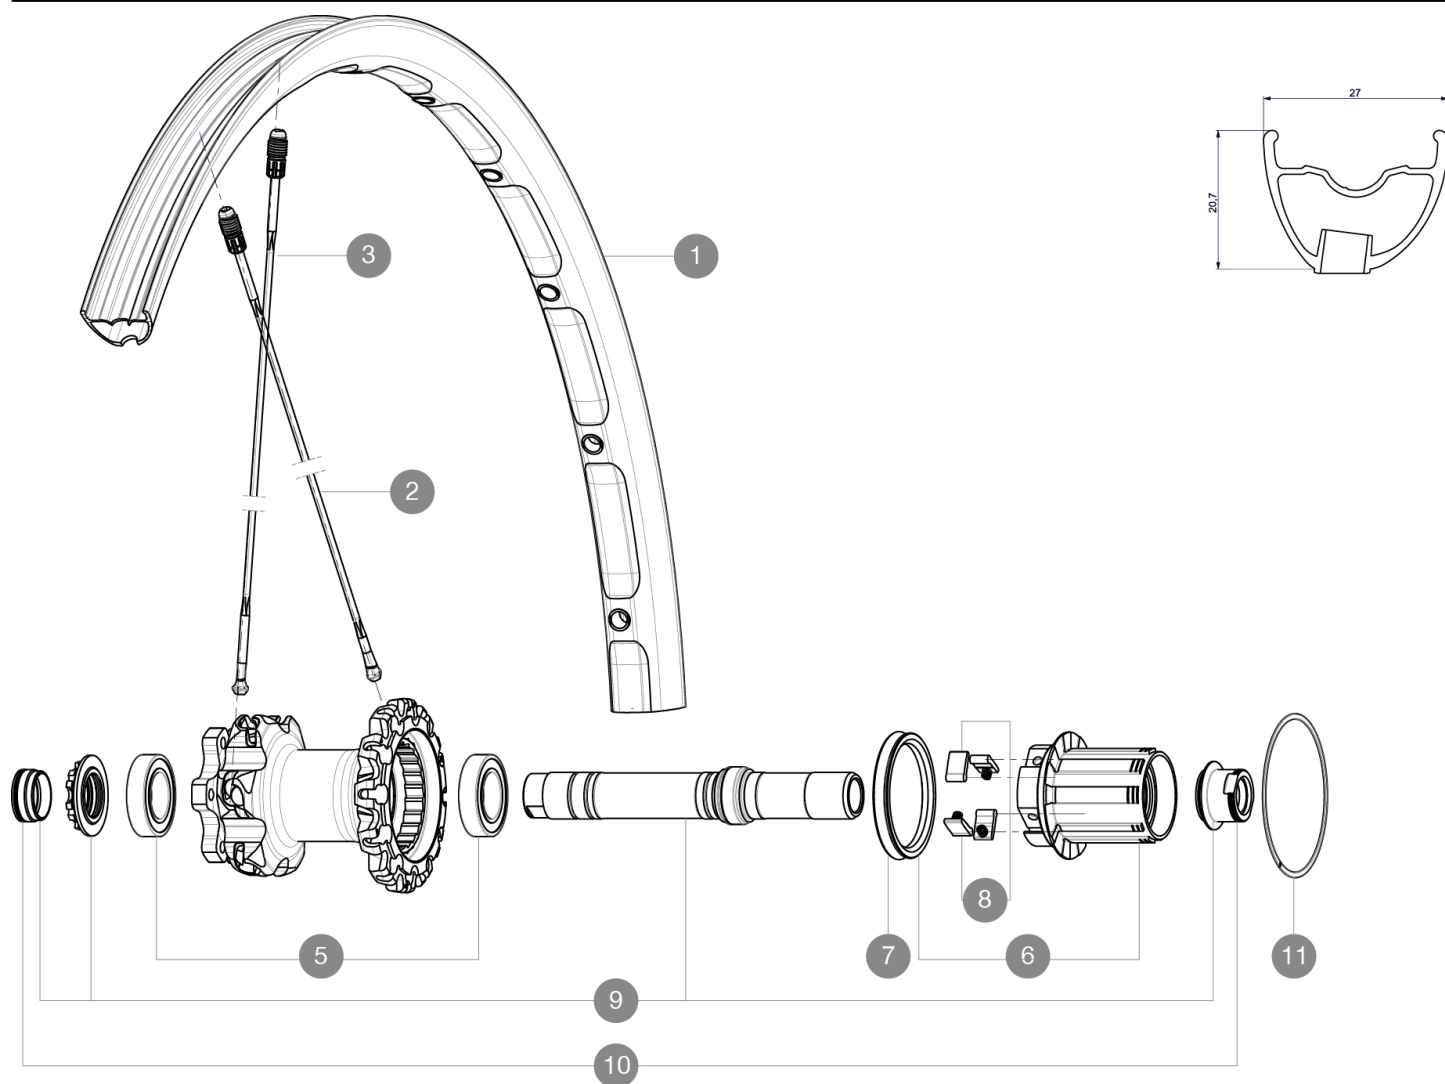

REFERENZE RUOTE

RIMS

DIAM. FORO VALVOLA (MM): 6,5 :

1 V2311013 KIT REAR RIM CROSSMAX XL 2015 26"

SPOKES

2 36647201 10 SPOKES DRIVE SIDE CROSSMAX ENDURO 239mm
3 36646801 12 SPOKES FRONT CROSSMAX ENDURO 261,5mm

HUB SHELLS

5 M40076 HUB BEARINGS 17x30x7 6903 x 2
6 35126001 ITS-4 FREEWHEEL BODY + SEAL 2013 (WITHOUT PAWLS)
7 99610701 ITS4 SEAL
8 99610601 ITS4 PAWLS KIT
9 30870401 REAR AXLE KIT ITS4 135mm D6T/DCL 2012
11 30871801 ELASTIC RING 56mm diam.

ADAPTERS

10 30872201 FORK REST ITS-4 135mm REAR AXLE > 2012

MAVIC *Crossmax XL 26 NT*

2

2015

REAR

Specifications

PESI RUOTE

Peso della ruota