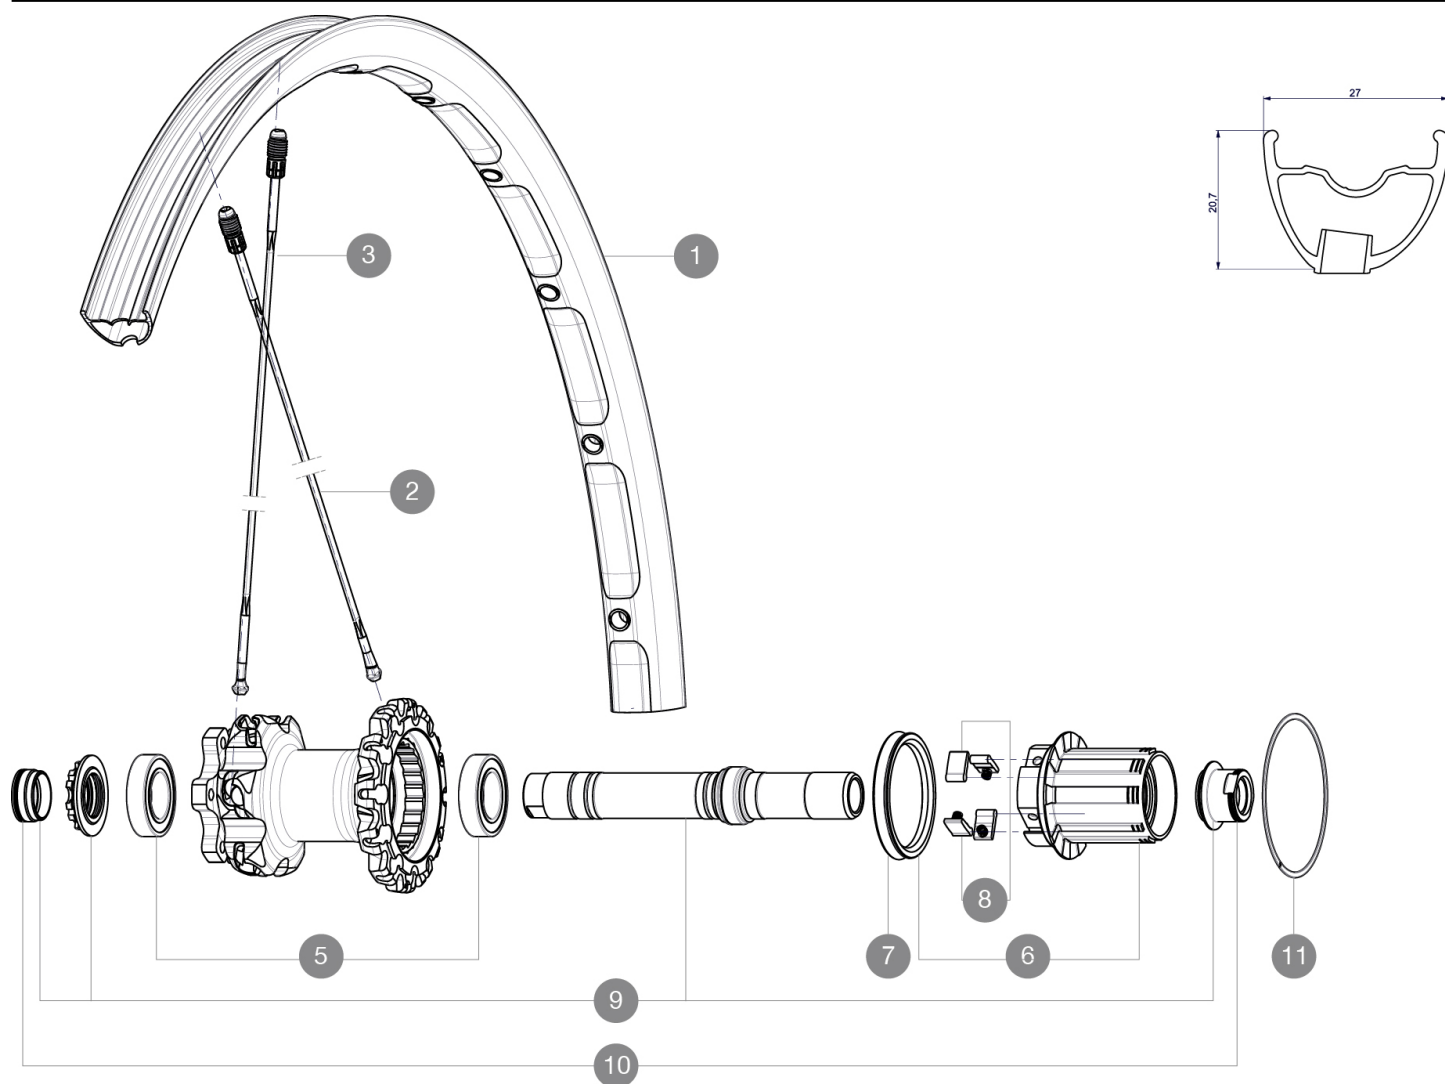

## REFERENZE RUOTE

### RIMS

DIAM. FORO VALVOLA (MM): 6,5 :

1 V2311013 KIT REAR RIM CROSSMAX XL 2015 26"

### SPOKES

2 36647201 10 SPOKES DRIVE SIDE CROSSMAX ENDURO 239mm  
3 36646801 12 SPOKES FRONT CROSSMAX ENDURO 261,5mm

### HUB SHELLS

5 M40076 HUB BEARINGS 17x30x7 6903 x 2  
6 35126001 ITS-4 FREEWHEEL BODY + SEAL 2013 (WITHOUT PAWLS)  
7 99610701 ITS4 SEAL  
8 99610601 ITS4 PAWLS KIT  
9 30870401 REAR AXLE KIT ITS4 135mm D6T/DCL 2012  
11 30871801 ELASTIC RING 56mm diam.