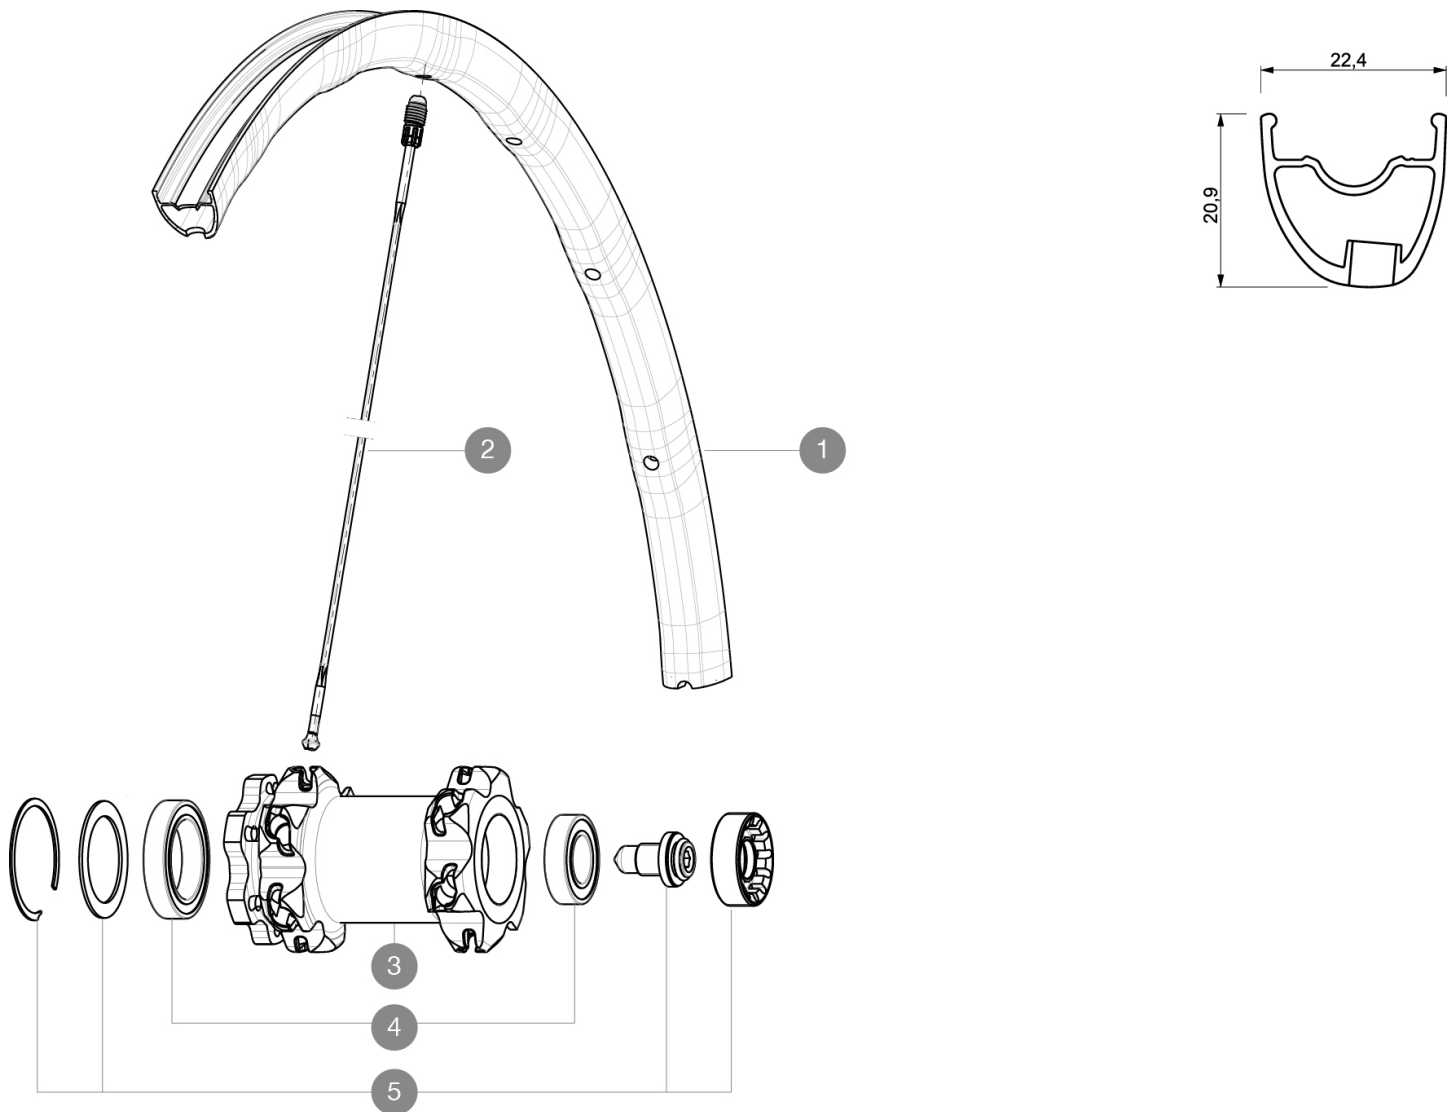

REFERENCES WHEELS

F16502	XmSL29SmaxFt	F31201	Crossmax SL 29 Spx Ft BK
--------	--------------	--------	--------------------------

RIMS

VALVE HOLE \bar{A} (MM): 6.5 :

1	V2310310	KIT FRONT RIM CROSSMAX SL/SL PRO BLACK 29"
---	----------	--

SPOKES

2	35113701	"KIT 10 FT/NDS M7/7 XMAX SLR 29"" SPK 299,5mm"
---	----------	--

HUB SHELLS

3	N/A	HUB BODY
4	M40771	BEARING KIT FOR LEFTY 50 & 60 HUB
5	36709301	ASSEMBLY KIT FOR LEFTY SUPERMAX WHEELS

Crossmax SL 29 Supermax

Specifications

WHEEL WEIGHTS

Wheel weight