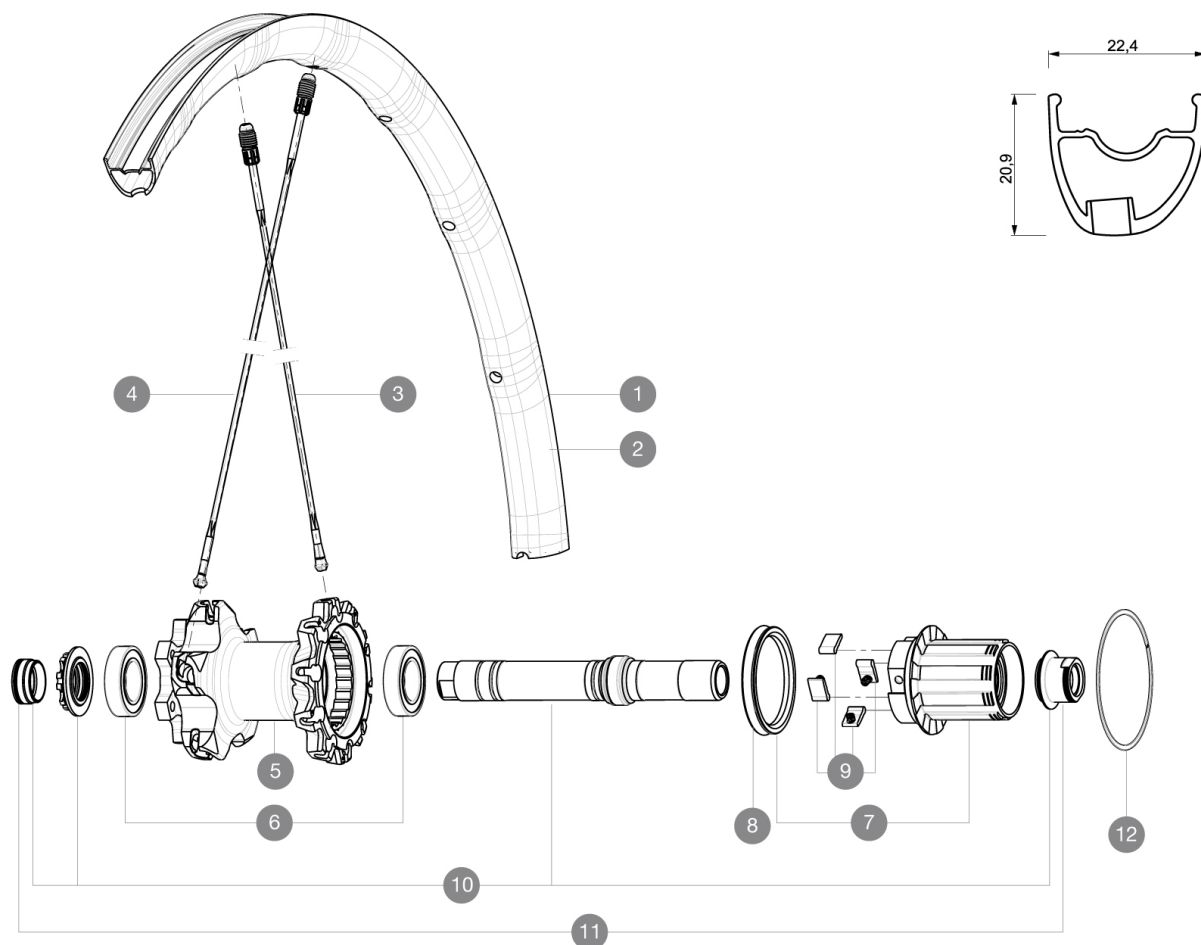

REFERENZEN RÄDER

**RIMS**

VENTILLOCH  $\varnothing$  (MM): 6,5 :

1	V2310613	KIT REAR RIM CROSSMAX SL 2015 29"
2	V2311913	"KIT REAR RIM CROSSMAX SL 29"" OFFSET (SMU CANNONDALE)"

**SPOKES**

3	35113801	"10 SPOKES M7/7 DRV BLK CROSSMAX SLR 29"" 269,5mm"
4	35113701	"11 SPOKES M7/7 FRT/NDRV BLK CROSSMAX SLR 29"" 299,5mm"

**HUB SHELLS**

5	N/A	NABENKÖRPER
6	M40076	HUB BEARINGS 17x30x7 6903 x 2
7	35126001	ITS-4 FREEWHEEL BODY + SEAL 2013 (WITHOUT PAWLS)
8	99610701	ITS4 SEAL
9	99610601	ITS4 PAWLS KIT
10	30870401	REAR AXLE KIT ITS4 135mm D6T/DCL 2012
12	30871801	ELASTIC RING 56mm diam.

**ADAPTERS**

11	30872201	FORK REST ITS-4 135mm REAR AXLE > 2012
----	----------	--

# Crossmax SL 29 Supermax