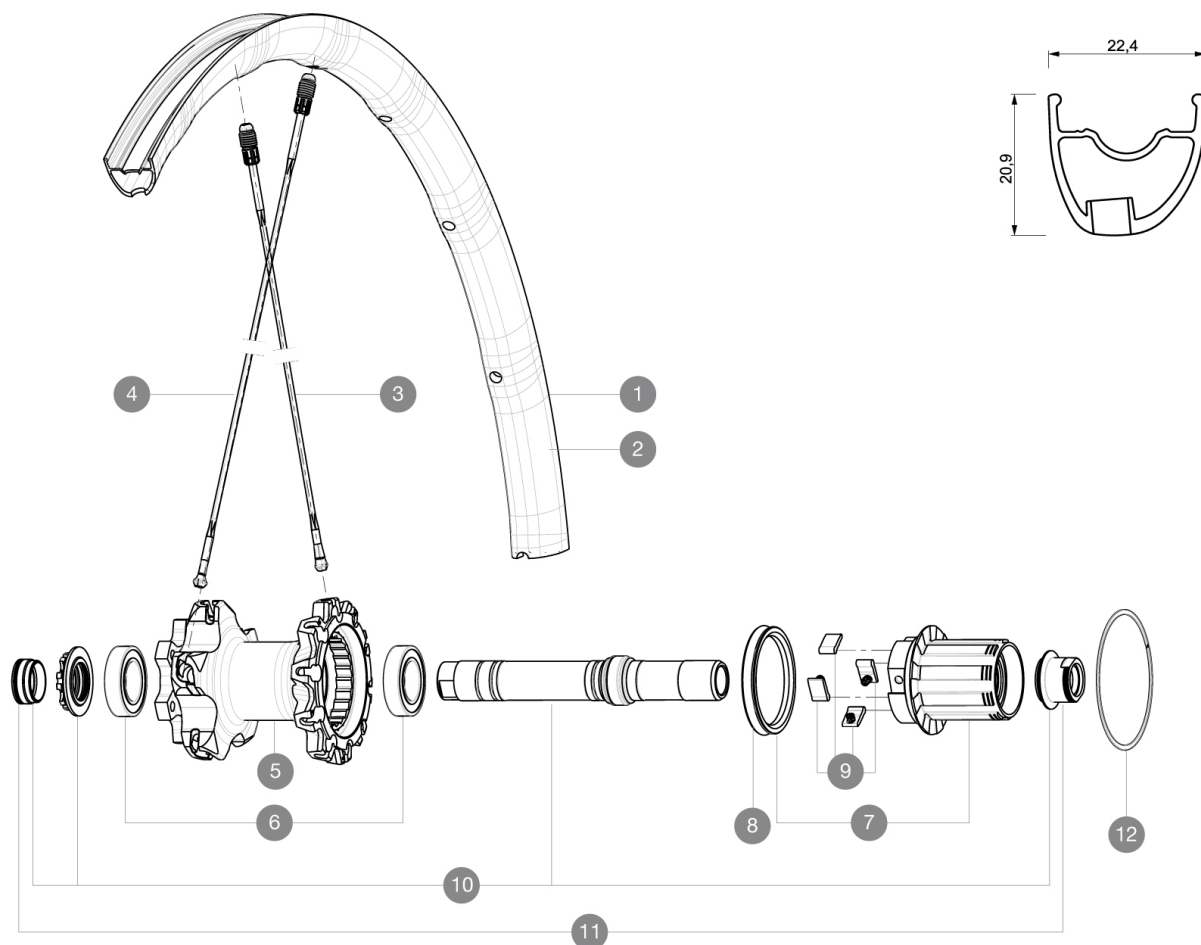

REFERENCES WHEELS

**RIMS**

VALVE HOLE  $\varnothing$  (MM): 6.5 :

1	V2310613	KIT REAR RIM CROSSMAX SL/SL PRO BLACK 29"
2	V2311913	KIT RR RIM CROSSMAX SL/SL PRO OFFSET BLK 29"

**SPOKES**

3	35113801	"KIT 10 DS M7/7 XMAX SLR/PRO 29"" SPK 269,5mm"
4	35113701	"KIT 10 FT/NDS M7/7 XMAX SLR 29"" SPK 299,5mm"

**HUB SHELLS**

5	N/A	HUB BODY
6	M40076	HUB BEARINGS 17x30x7 6903 x 2
7	35126001	ITS-4 FREEWHEEL BODY + SEAL 2013 (NO PAWLS)
8	99610701	ITS-4 FREEWHEEL SEAL
9	99610601	PAWLS KIT FOR ITS-4 (OR TS-2)
10	30870401	REAR QRM + AXLE KIT ITS4 135mm from 2012
12	30871801	ELASTIC RING 56mm diam. ITS-4 20 SPOKES

# Crossmax SL 29 Supermax

### **WHEEL WEIGHTS**

Wheel weight