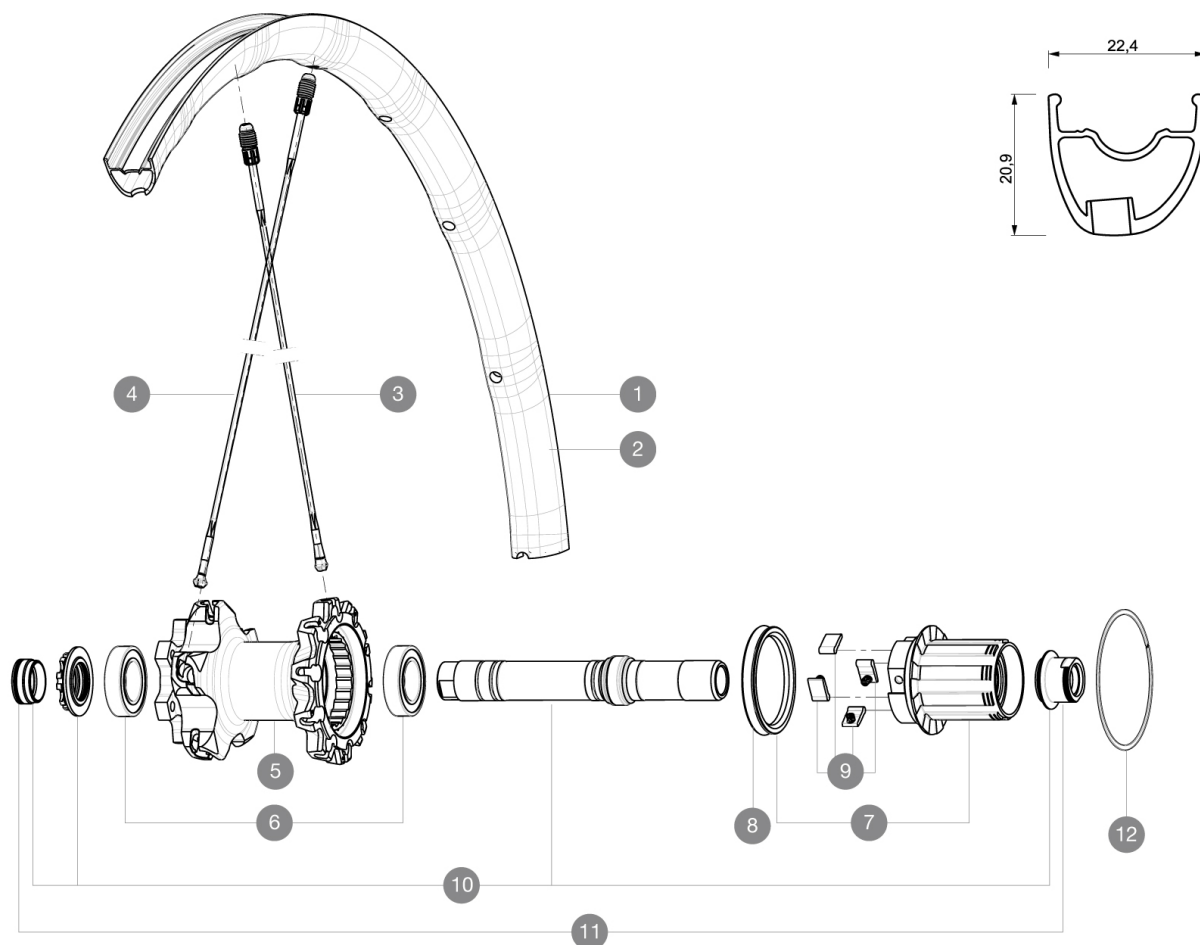

REFERENCES WHEELS

RIMS

VALVE HOLE \varnothing (MM): 6.5 :

1	V2310613	KIT REAR RIM CROSSMAX SL/SL PRO BLACK 29"
2	V2311913	KIT RR RIM CROSSMAX SL/SL PRO OFFSET BLK 29"

SPOKES

3	35113801	"KIT 10 DS M7/7 XMAX SLR/PRO 29"" SPK 269,5mm"
4	35113701	"KIT 10 FT/NDS M7/7 XMAX SLR 29"" SPK 299,5mm"

HUB SHELLS

5	N/A	HUB BODY
6	M40076	HUB BEARINGS 17x30x7 6903 x 2
7	35126001	ITS-4 FREEWHEEL BODY + SEAL 2013 (NO PAWLS)
8	99610701	ITS-4 FREEWHEEL SEAL
9	99610601	PAWLS KIT FOR ITS-4 (OR TS-2)
10	30870401	REAR QRM + AXLE KIT ITS4 135mm from 2012
12	30871801	ELASTIC RING 56mm diam. ITS-4 20 SPOKES

ADAPTERS

11	30872201	FRAME SUPPORT ITS-4 135mm REAR AXLE > 2012
----	----------	--

Crossmax SL 29 Supermax

Specifications

WHEEL WEIGHTS

Wheel weight