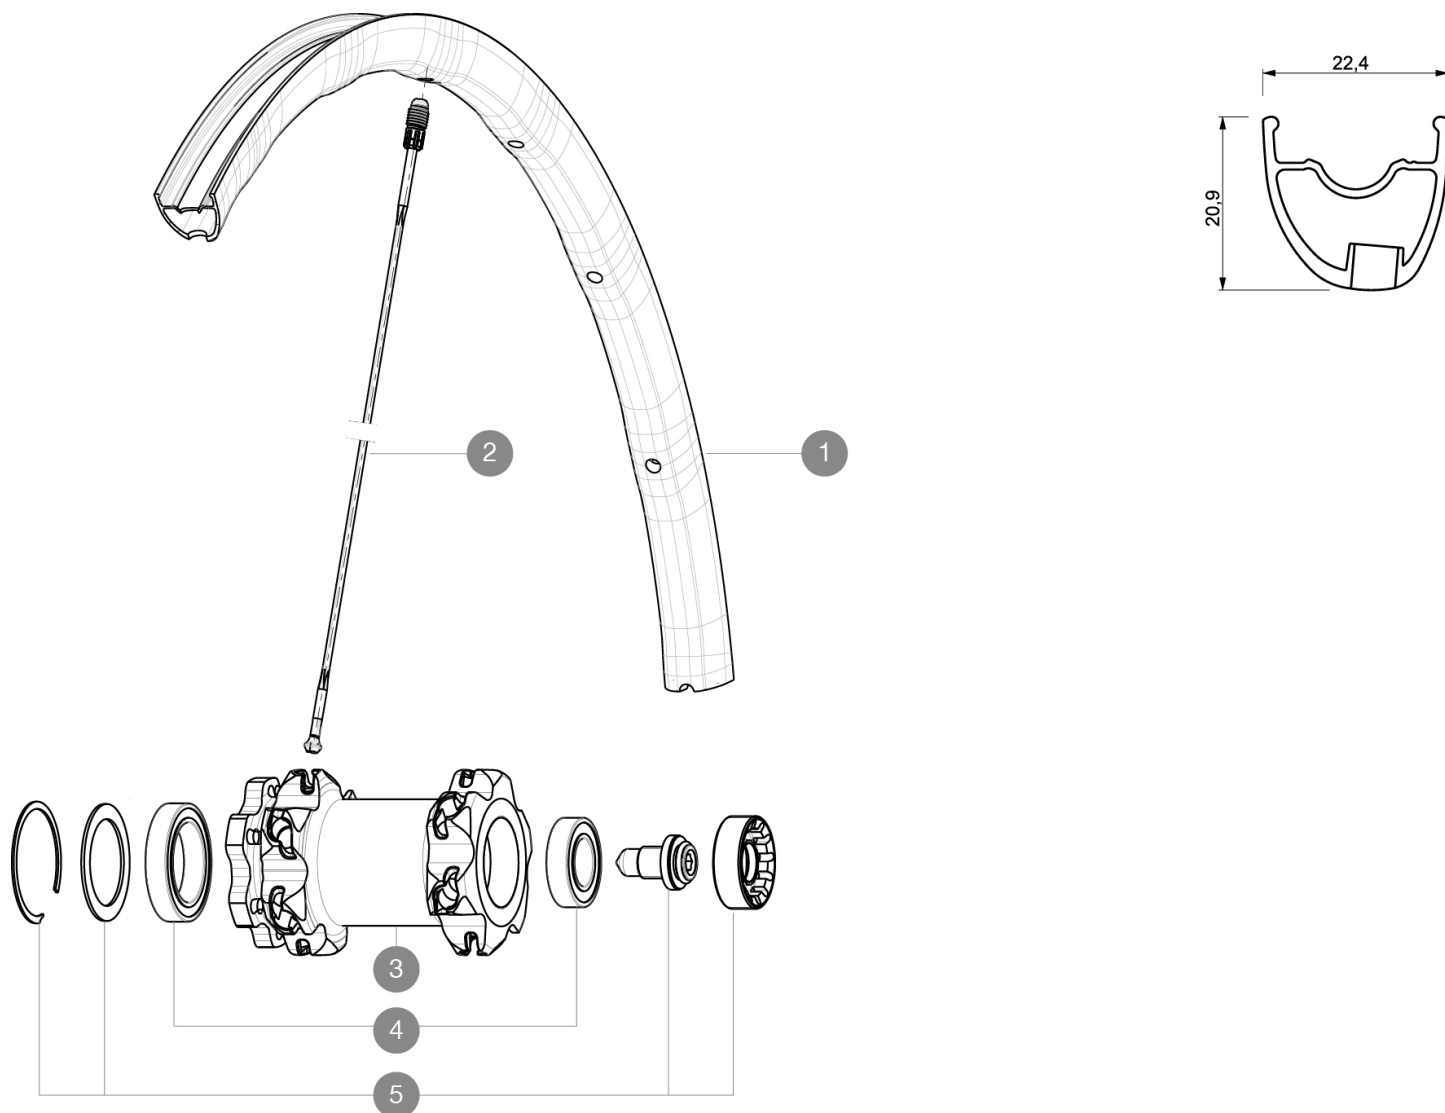

MAVIC Crossmax SL 27.5 Supermax

1
2015
FRONT

REFERENZEN RÄDER

F16401 XmaxSL27.5SpxFt Black

RIMS

VENTILLOCH \bar{A} (MM): 6,5 :

1 V2310210 KIT FRONT RIM CROSSMAX SL 2015 27,5"

SPOKES

2 36674901 "12 SPOKES FRONT CROSSMAX SLR/ENDURO 650b/27,5" 274mm"

HUB SHELLS

3 N/A NABENKÖRPER
4 M40771 BEARING KIT FOR LEFTY HUB
5 36709301 ASSEMBLY KIT CROSSROC SUPERMAX

MAVIC *Crossmax SL 27.5 Supermax***Specifications****RADGEWICHTE**

Radgewicht