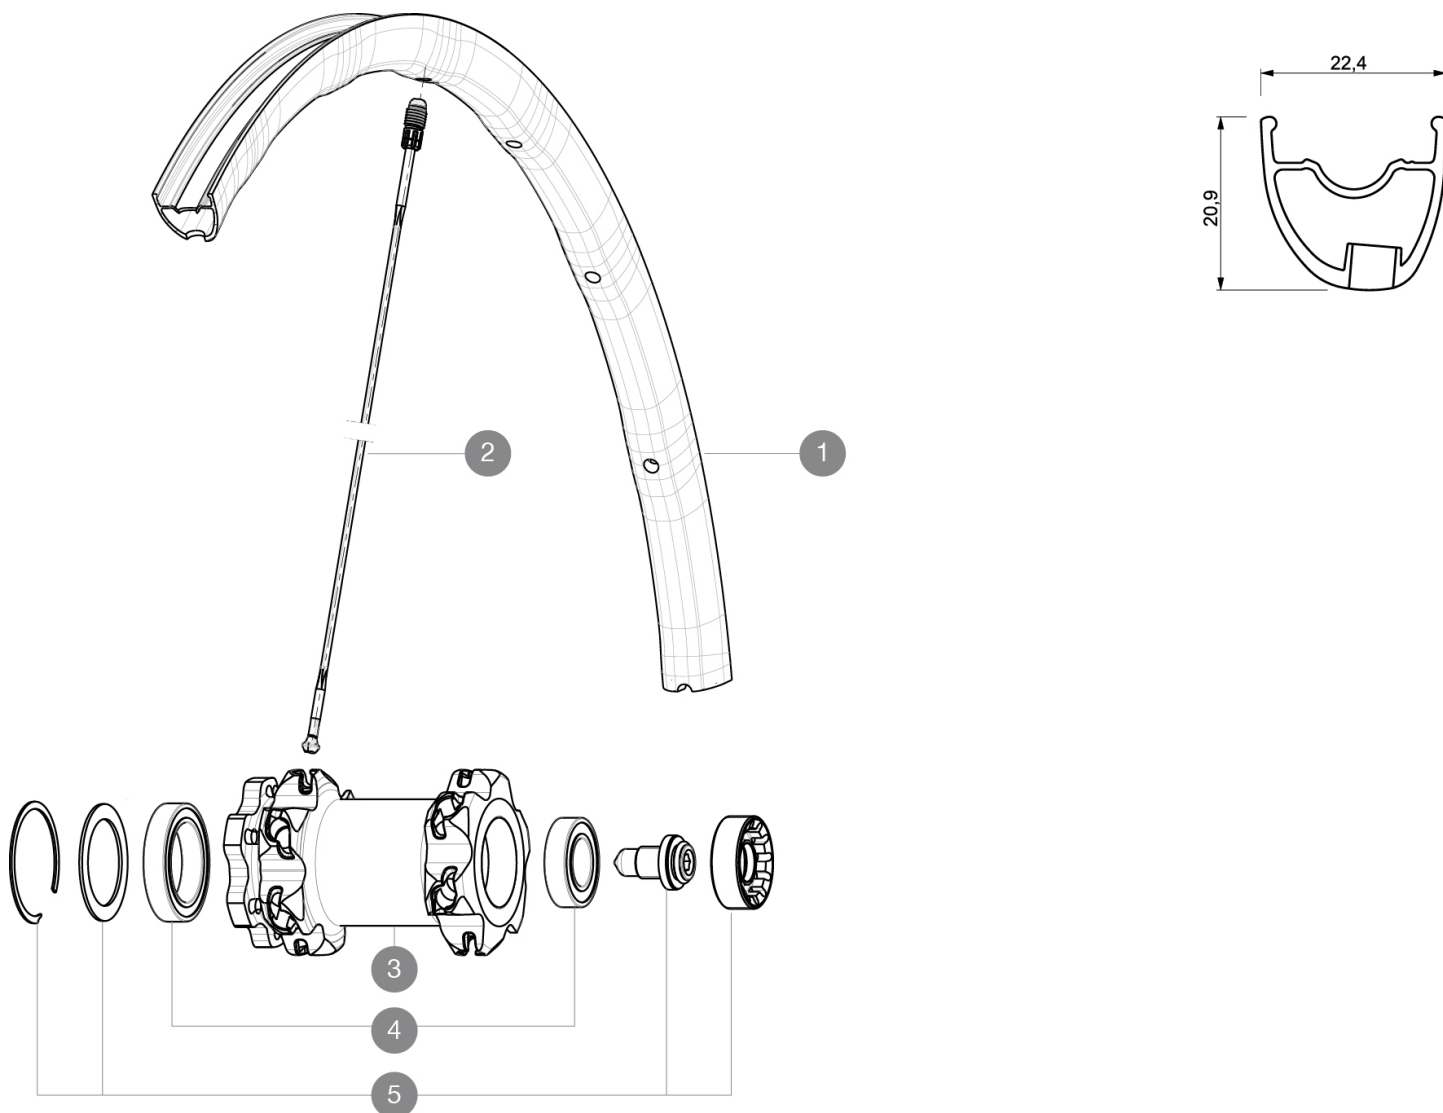

MAVIC Crossmax SL 27.5 Supermax

1
2015
FRONT

REFERENZEN RÄDER

F16401 XmaxSL27.5SpxFt Black

RIMS

VENTILLOCH \bar{A} (MM): 6,5 :

1 V2310210 KIT FRONT RIM CROSSMAX SL 2015 27,5"

SPOKES

2 36674901 "12 SPOKES FRONT CROSSMAX SLR/ENDURO 650b/27,5" 274mm"

HUB SHELLS

3	N/A	NABENKÖRPER
4	M40771	BEARING KIT FOR LEFTY HUB
5	36709301	ASSEMBLY KIT CROSSROC SUPERMAX

Crossmax SL 27.5 Supermax

Specifications

RADGEWICHTE

Radgewicht