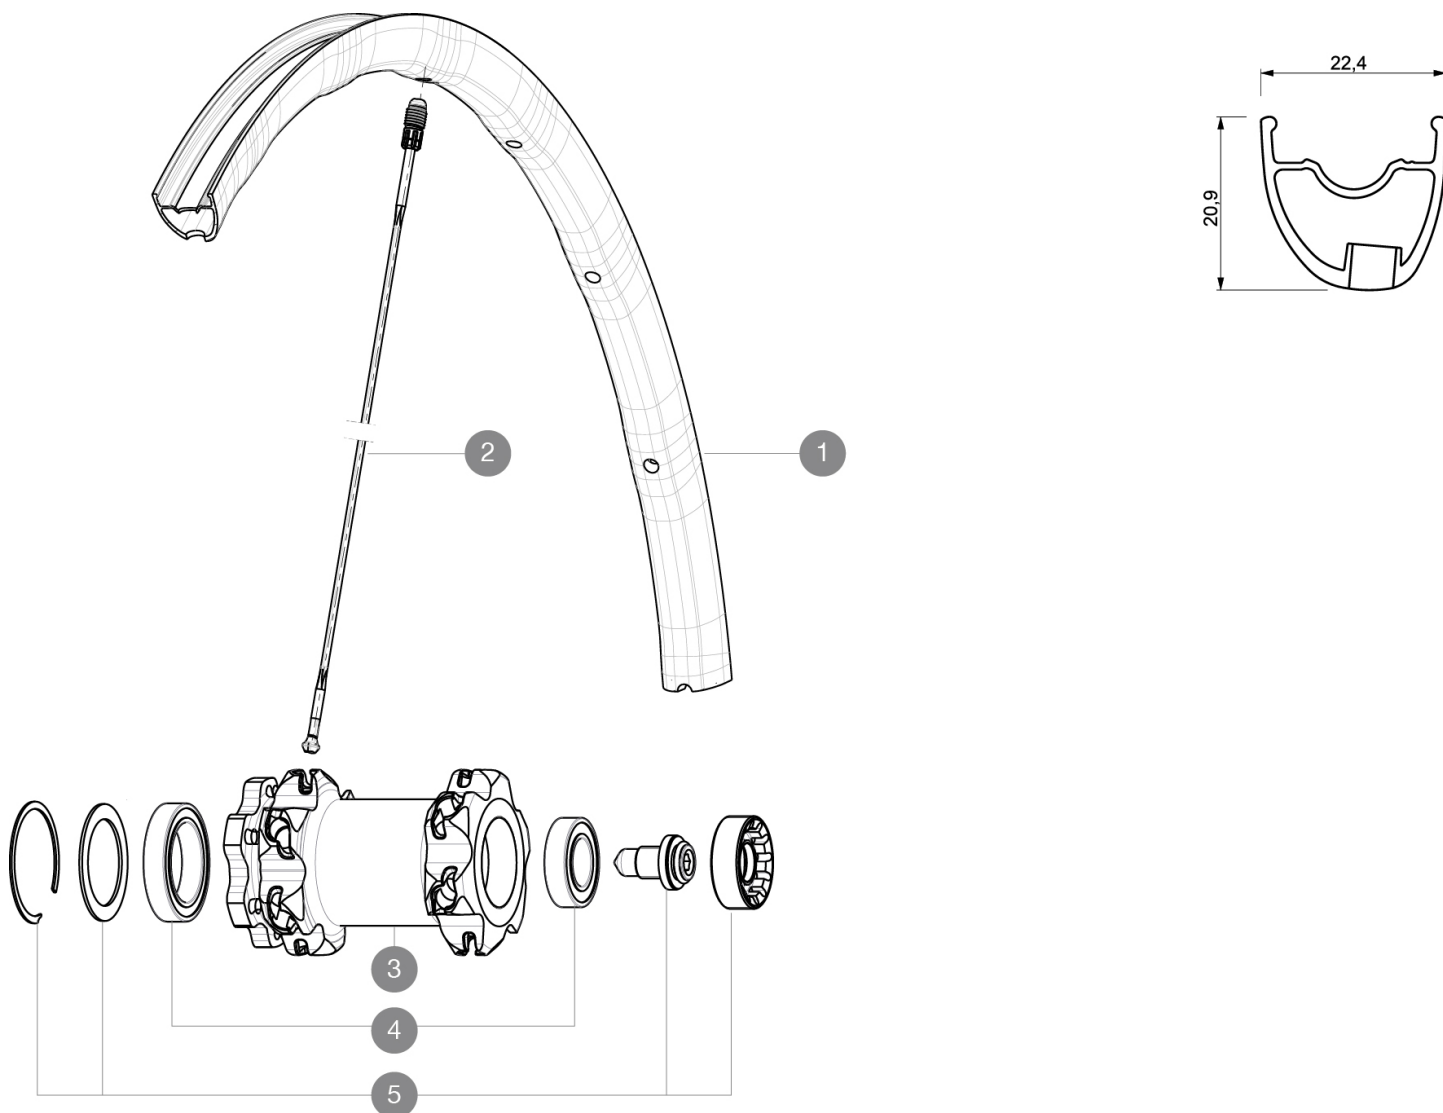

REFERENCES WHEELS

F16401 XmaxSL27.5SpkFt Black

RIMS

VALVE HOLE \bar{A} (MM): 6.5 :

1	V2310210	KIT FRONT RIM CROSSMAX SL/SL PRO BLACK 27,5"
---	----------	--

SPOKES

2	36674901	KIT 12 FT XMAX END/FT-NDS DEEMAX PRO 27,5" ALU SPK 275mm
---	----------	--

HUB SHELLS

3	N/A	HUB BODY
4	M40771	BEARING KIT FOR LEFTY 50 & 60 HUB
5	36709301	ASSEMBLY KIT FOR LEFTY SUPERMAX WHEELS

Crossmax SL 27.5 Supermax

Specifications

WHEEL WEIGHTS

Wheel weight