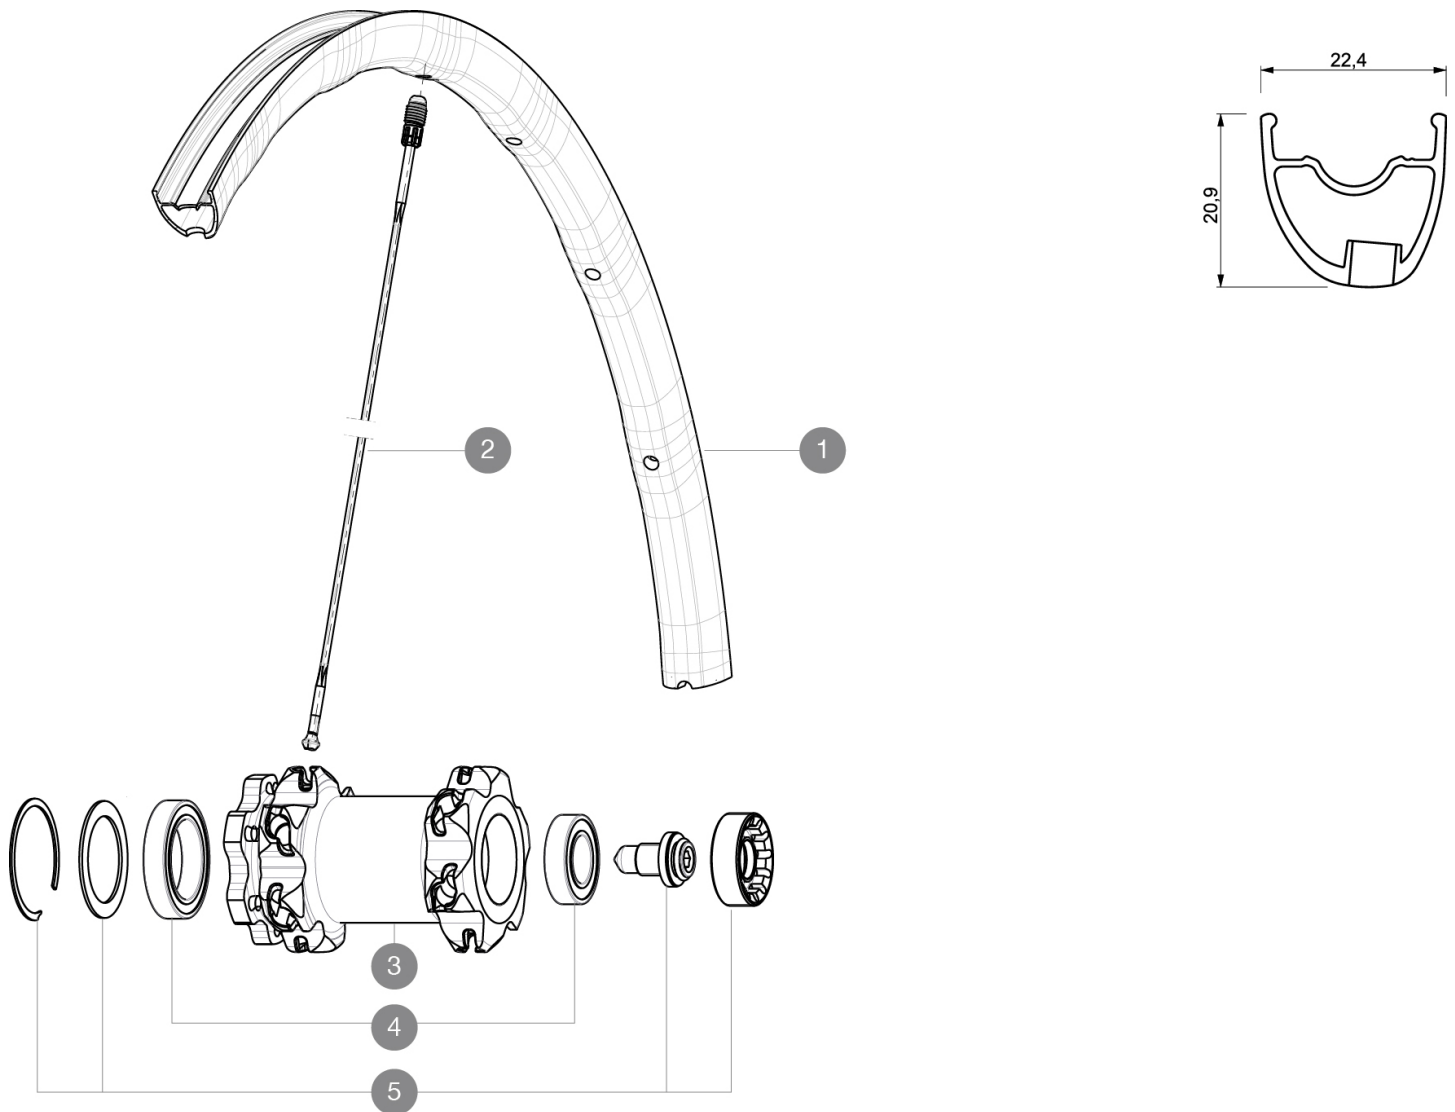

REFERENCES WHEELS

F16401 XmaxSL27.5SpkFt Black

RIMS

VALVE HOLE \bar{A} (MM): 6.5 :

1	V2310210	KIT FRONT RIM CROSSMAX SL/SL PRO BLACK 27,5"
---	----------	--

SPOKES

2	36674901	KIT 12 FT XMAX END/FT-NDS DEEMAX PRO 27,5" ALU SPK 275mm
---	----------	--

HUB SHELLS

3	N/A	HUB BODY
4	M40771	BEARING KIT FOR LEFTY 50 & 60 HUB
5	36709301	ASSEMBLY KIT FOR LEFTY SUPERMAX WHEELS

Crossmax SL 27.5 Supermax

Specifications

WHEEL WEIGHTS

Wheel weight