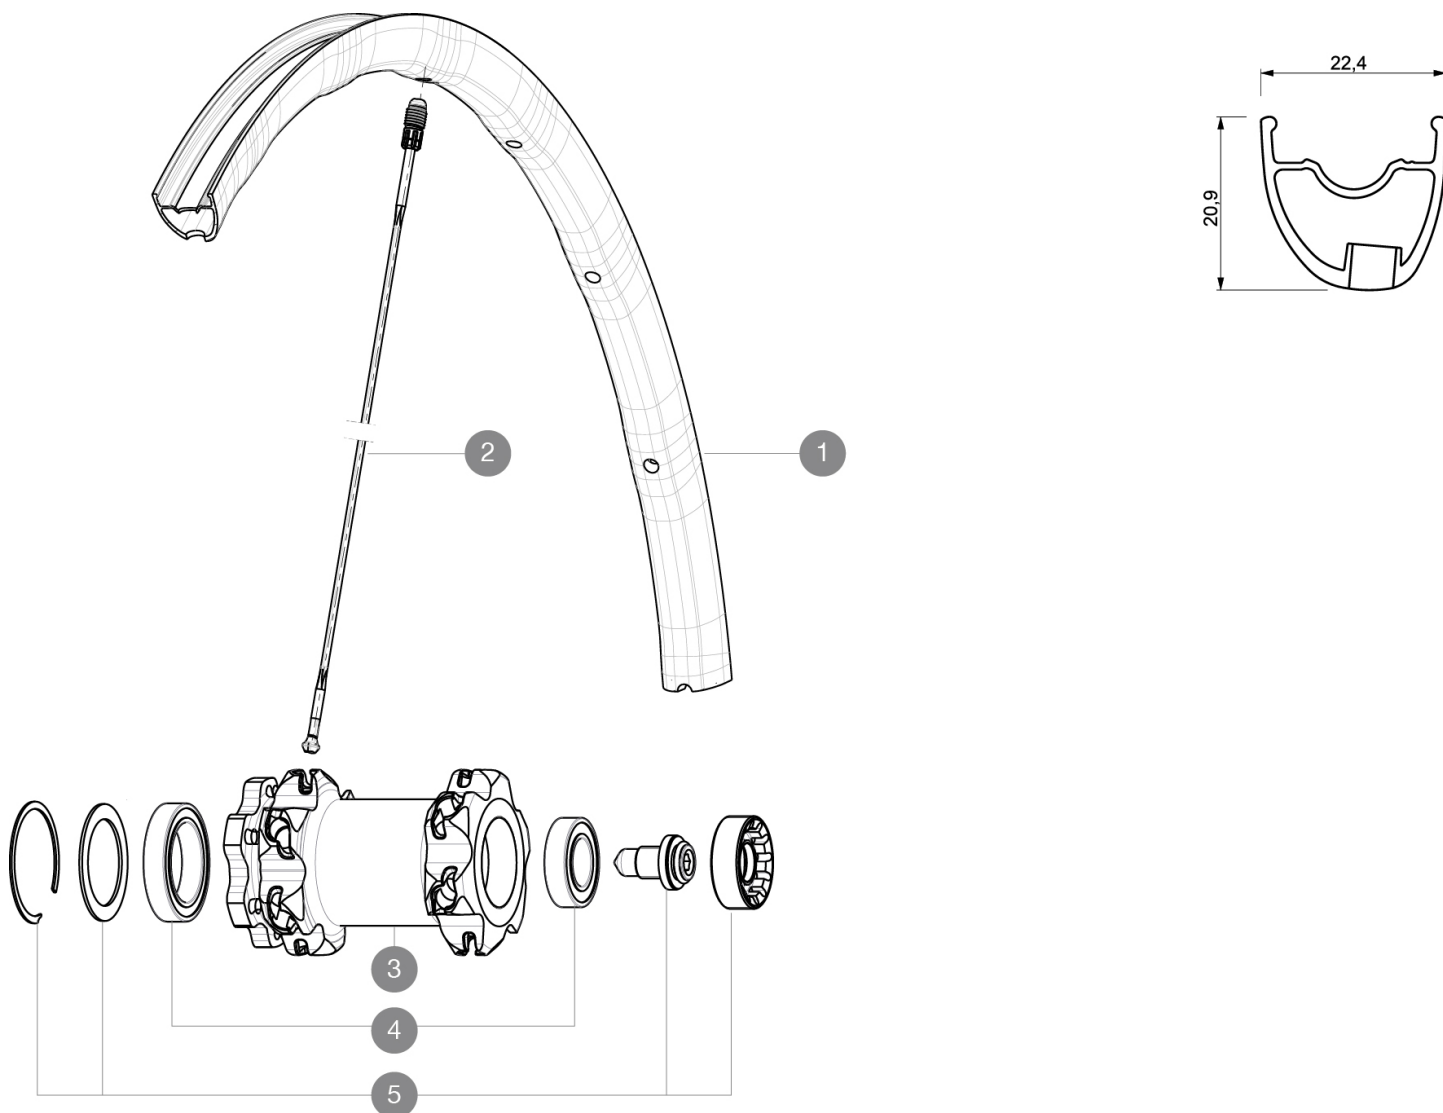

**REFERENCES WHEELS**

F16401 XmaxSL27.5SpkFt Black

**RIMS**

VALVE HOLE  $\bar{A}$  (MM): 6.5 :

1	V2310210	KIT FRONT RIM CROSSMAX SL/SL PRO BLACK 27,5"
---	----------	--

**SPOKES**

2	36674901	KIT 12 FT XMAX END/FT-NDS DEEMAX PRO 27,5" ALU SPK 275mm
---	----------	--

**HUB SHELLS**

3	N/A	HUB BODY
4	M40771	BEARING KIT FOR LEFTY 50 & 60 HUB
5	36709301	ASSEMBLY KIT FOR LEFTY SUPERMAX WHEELS

# *Crossmax SL 27.5 Supermax*

### **WHEEL WEIGHTS**

Wheel weight