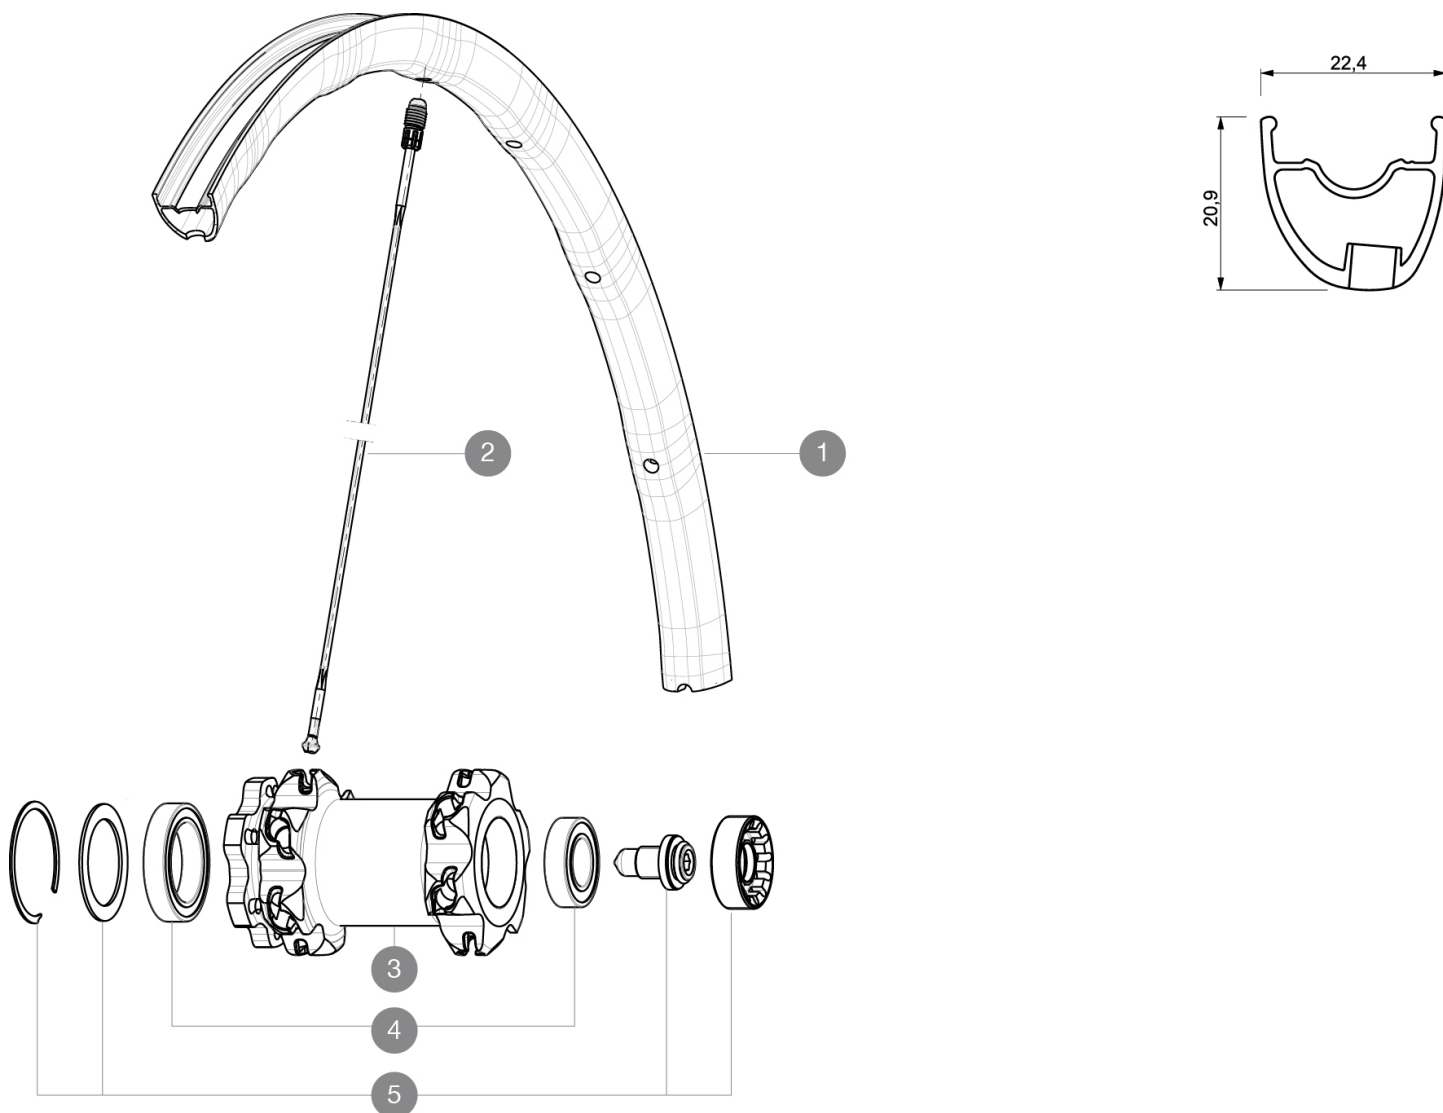

MAVIC Crossmax SL 27.5 Supermax

1
2015
FRONT

REFERENCES WHEELS

F16401 XmaxSL27.5SpkFt Black

RIMS

VALVE HOLE \bar{A} (MM): 6.5 :

1 V2310210 KIT FRONT RIM CROSSMAX SL/SL PRO BLACK 27,5"

SPOKES

2 36674901 KIT 12 FT XMAX END/FT-NDS DEEMAX PRO 27,5" ALU SPK 275mm

HUB SHELLS

3	N/A	HUB BODY
4	M40771	BEARING KIT FOR LEFTY 50 & 60 HUB
5	36709301	ASSEMBLY KIT FOR LEFTY SUPERMAX WHEELS

Crossmax SL 27.5 Supermax

Specifications

WHEEL WEIGHTS

Wheel weight